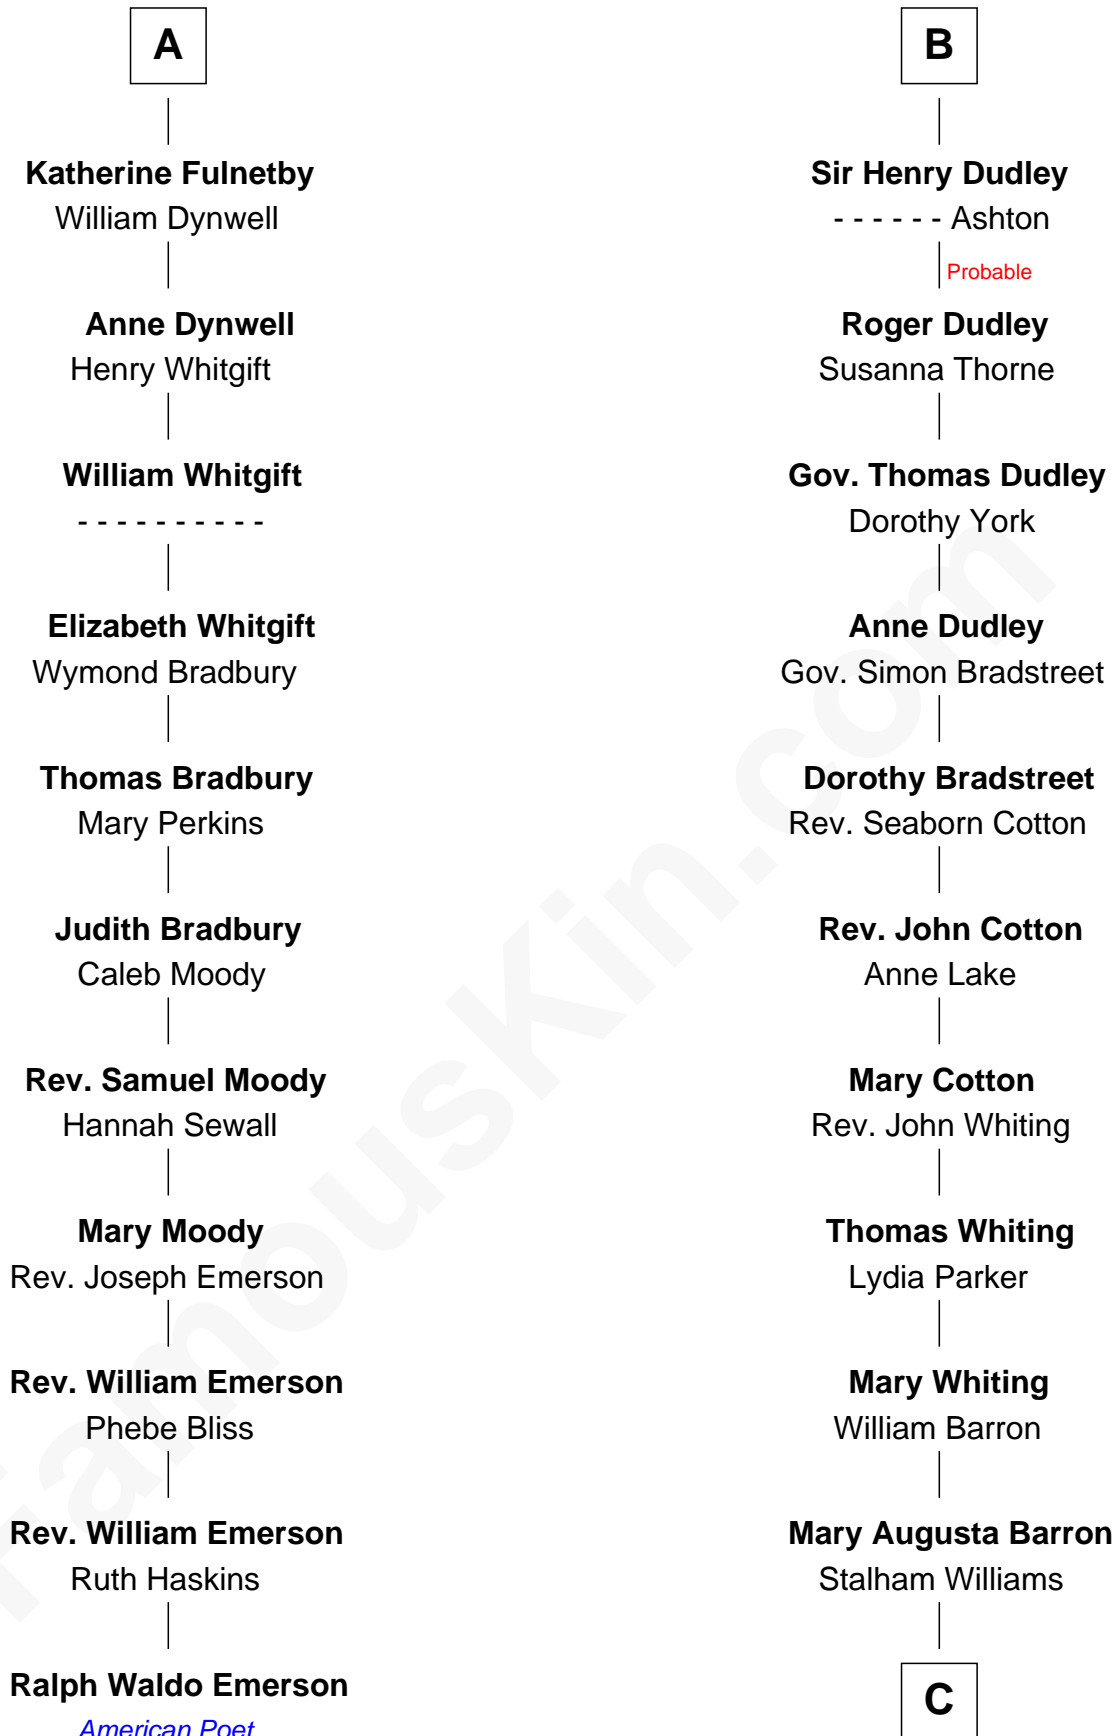

FamousKin.com
Relationship Chart of
Ralph Waldo Emerson
American Poet

17th cousin 2 times removed of

James Sherman
27th U.S. Vice-President

Henry Plantagenet
 Maud de Chaworth

C

Frances Lucretia Williams

Richard Winslow Sherman

Mary Frances Sherman

Richard Updike Sherman

James Sherman

27th U.S. Vice-President

FamousKin.com