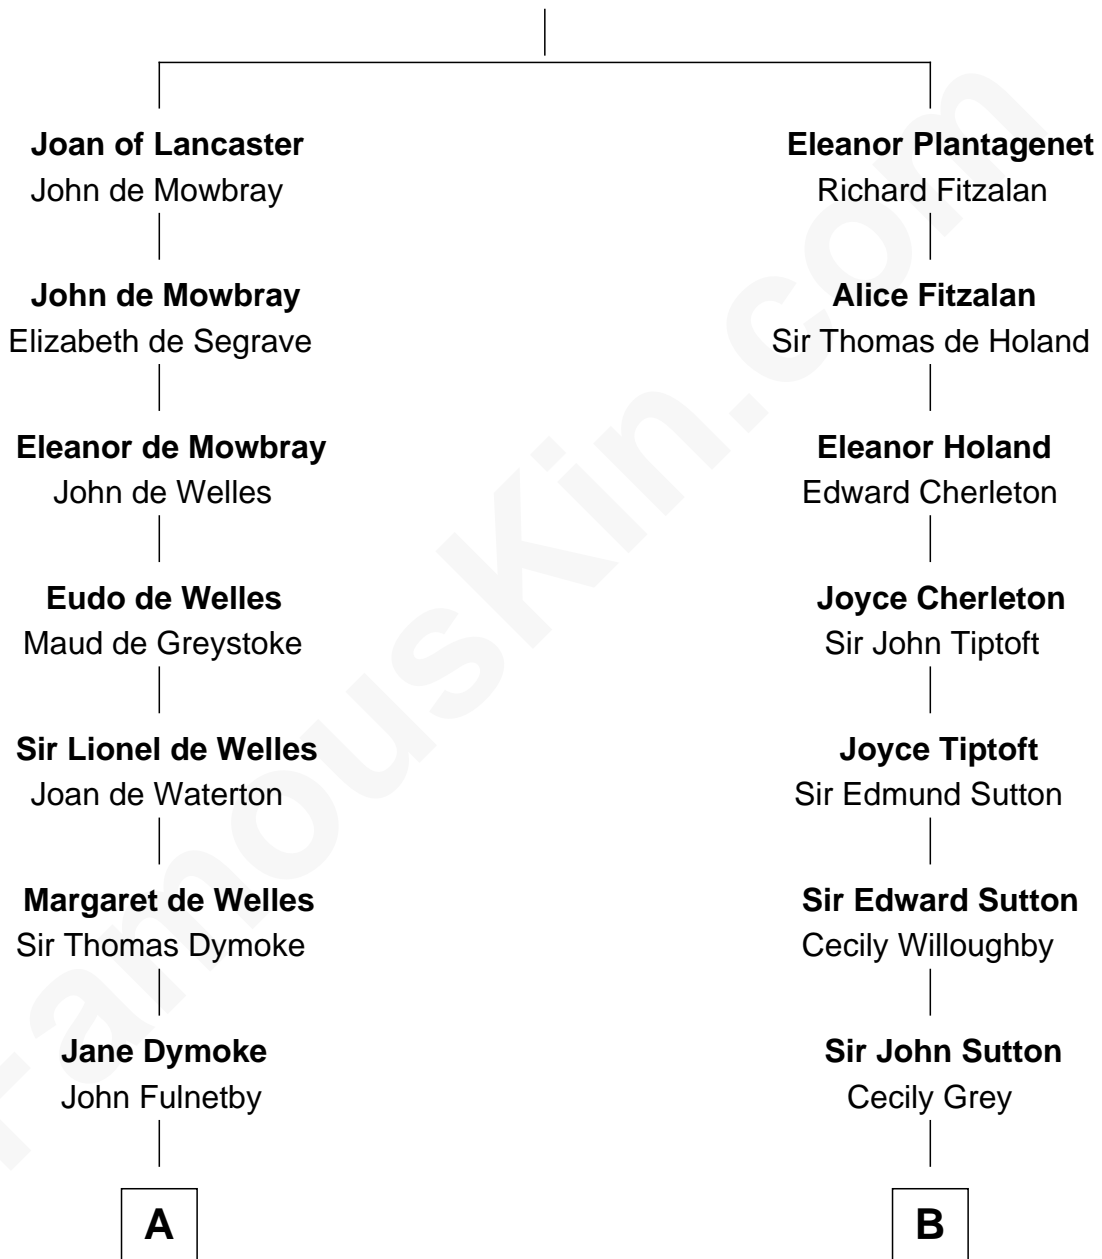

FamousKin.com
Relationship Chart of
Ralph Waldo Emerson
American Poet

17th cousin 2 times removed of

James Sherman
27th U.S. Vice-President

Henry Plantagenet
 Maud de Chaworth

C

Frances Lucretia Williams

Richard Winslow Sherman

Mary Frances Sherman

Richard Updike Sherman

James Sherman

27th U.S. Vice-President

FamousKin.com