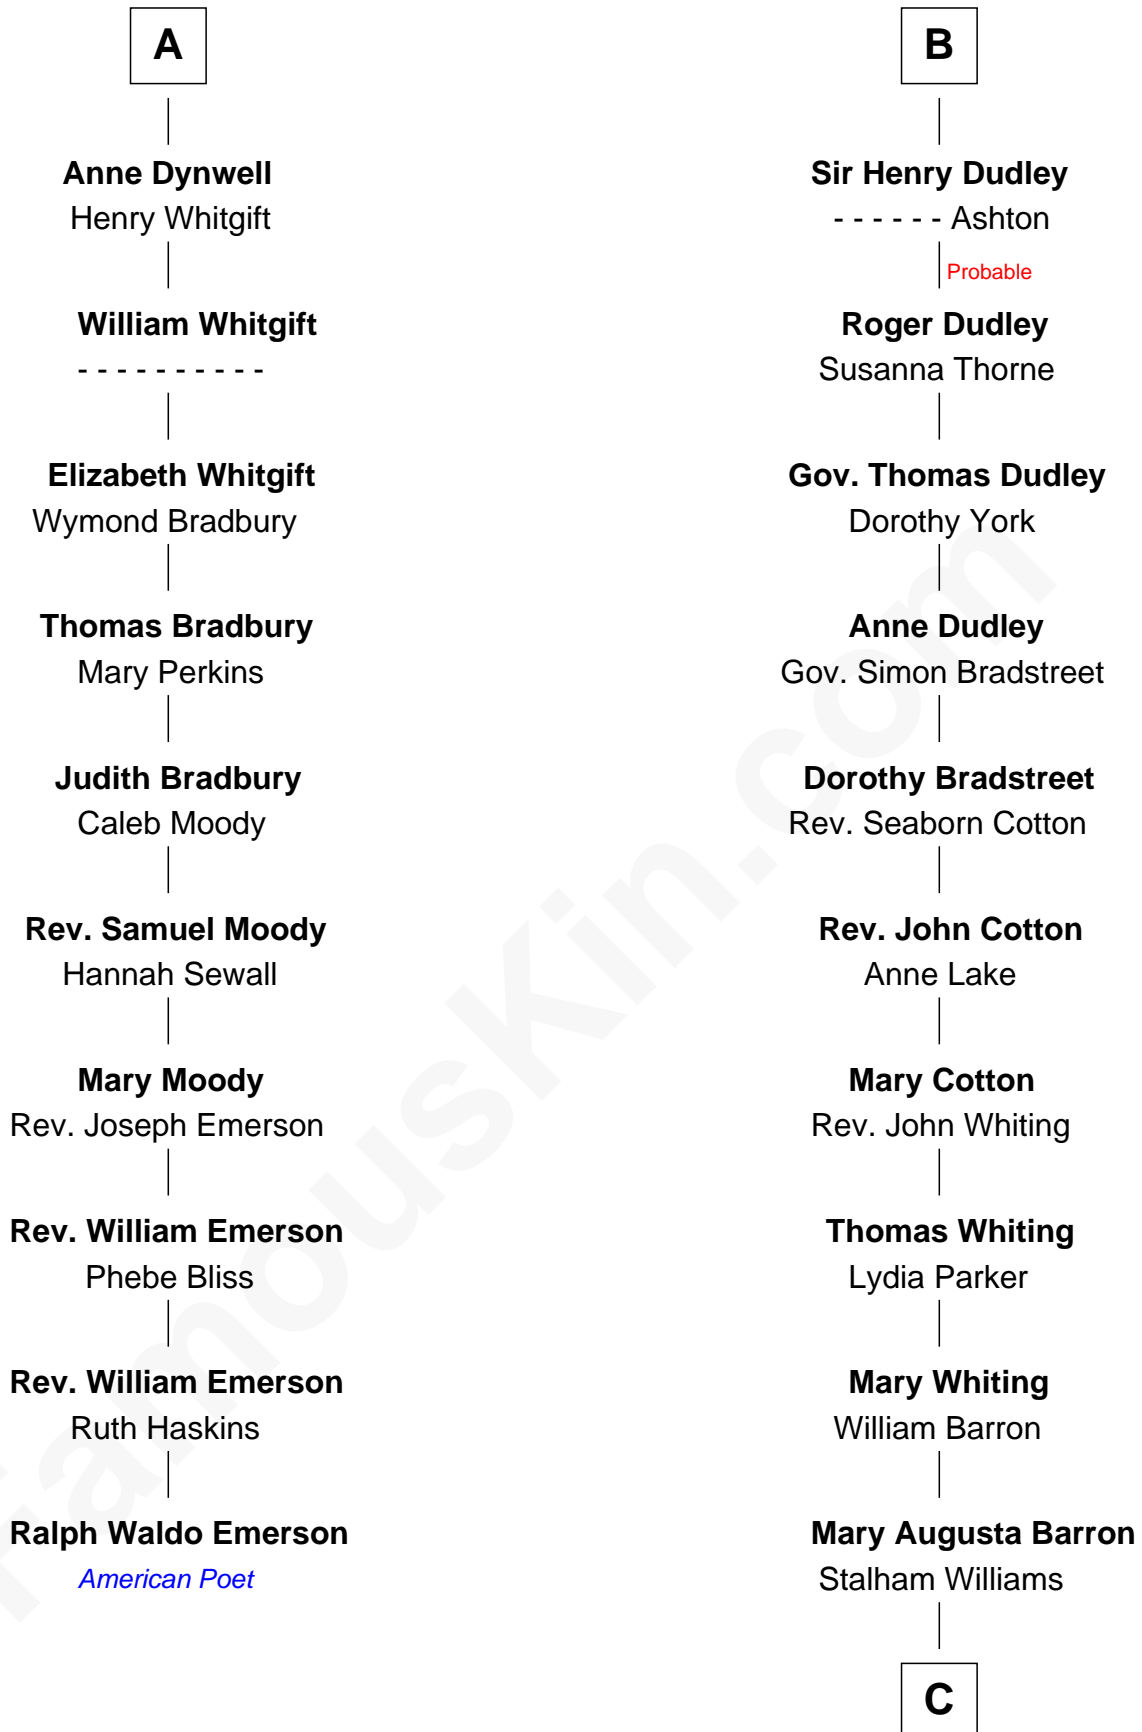

FamousKin.com

Relationship Chart of Ralph Waldo Emerson

American Poet

16th cousin 3 times removed of

James Sherman

27th U.S. Vice-President

Sir William de Ros
Margery de Badlesmere

C

Frances Lucretia Williams

Richard Winslow Sherman

Mary Frances Sherman

Richard Updike Sherman

James Sherman

27th U.S. Vice-President

FamousKin.com