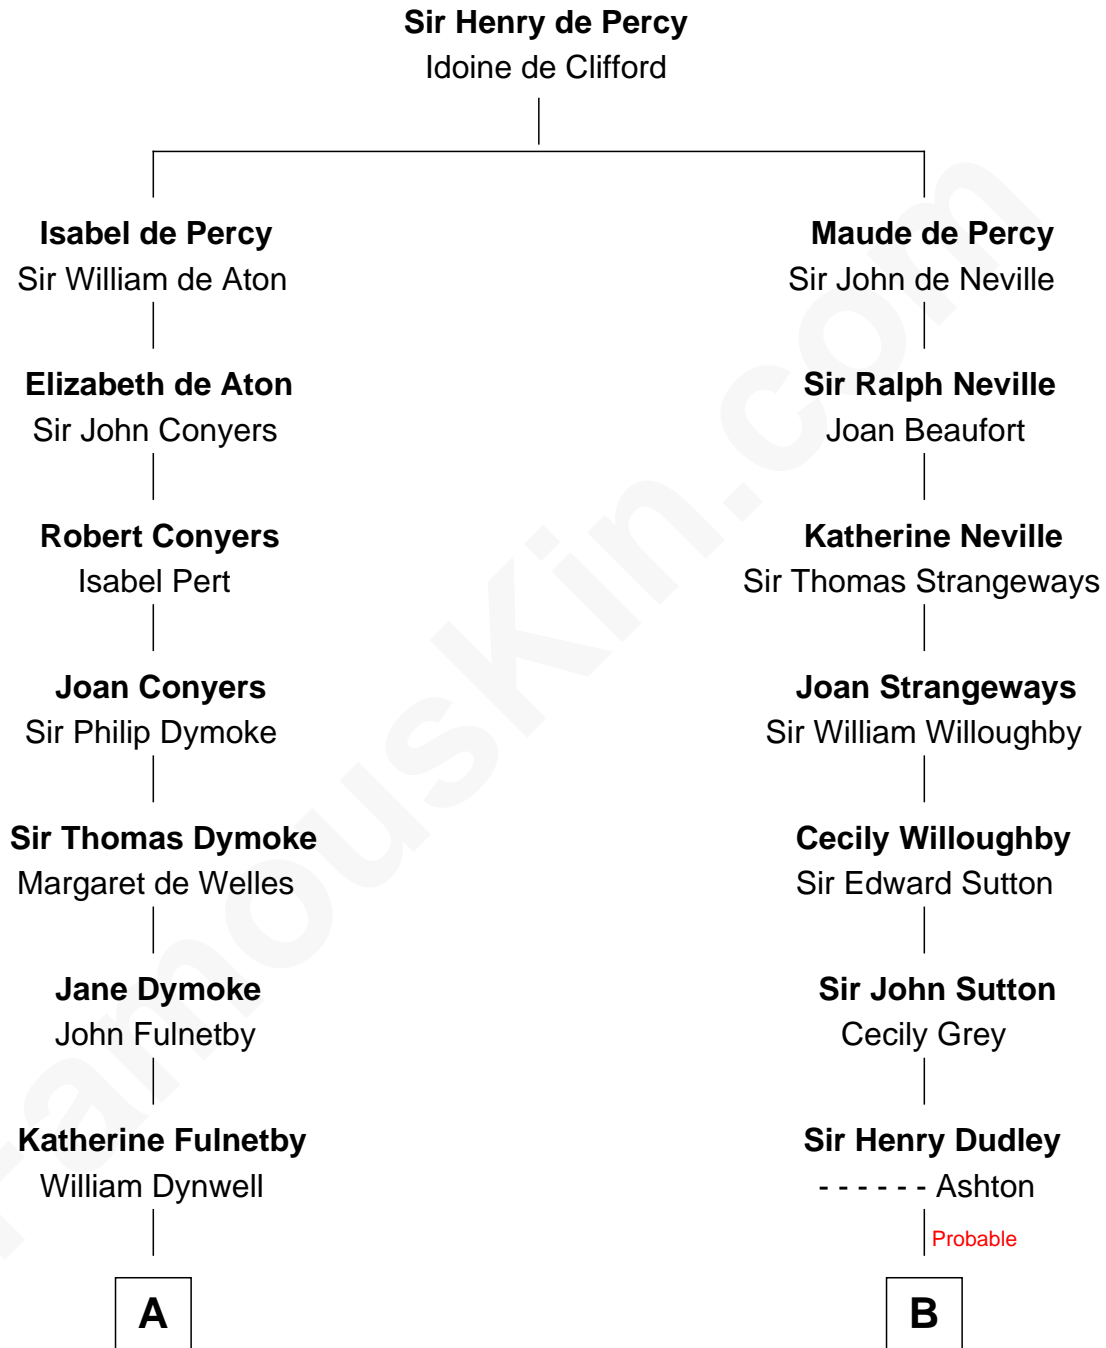

FamousKin.com

Relationship Chart of

Ralph Waldo Emerson

American Poet

16th cousin 2 times removed of

James Sherman
27th U.S. Vice-President

C

|
Mary Frances Sherman

Richard Updike Sherman

|
James Sherman

27th U.S. Vice-President

FamousKin.com