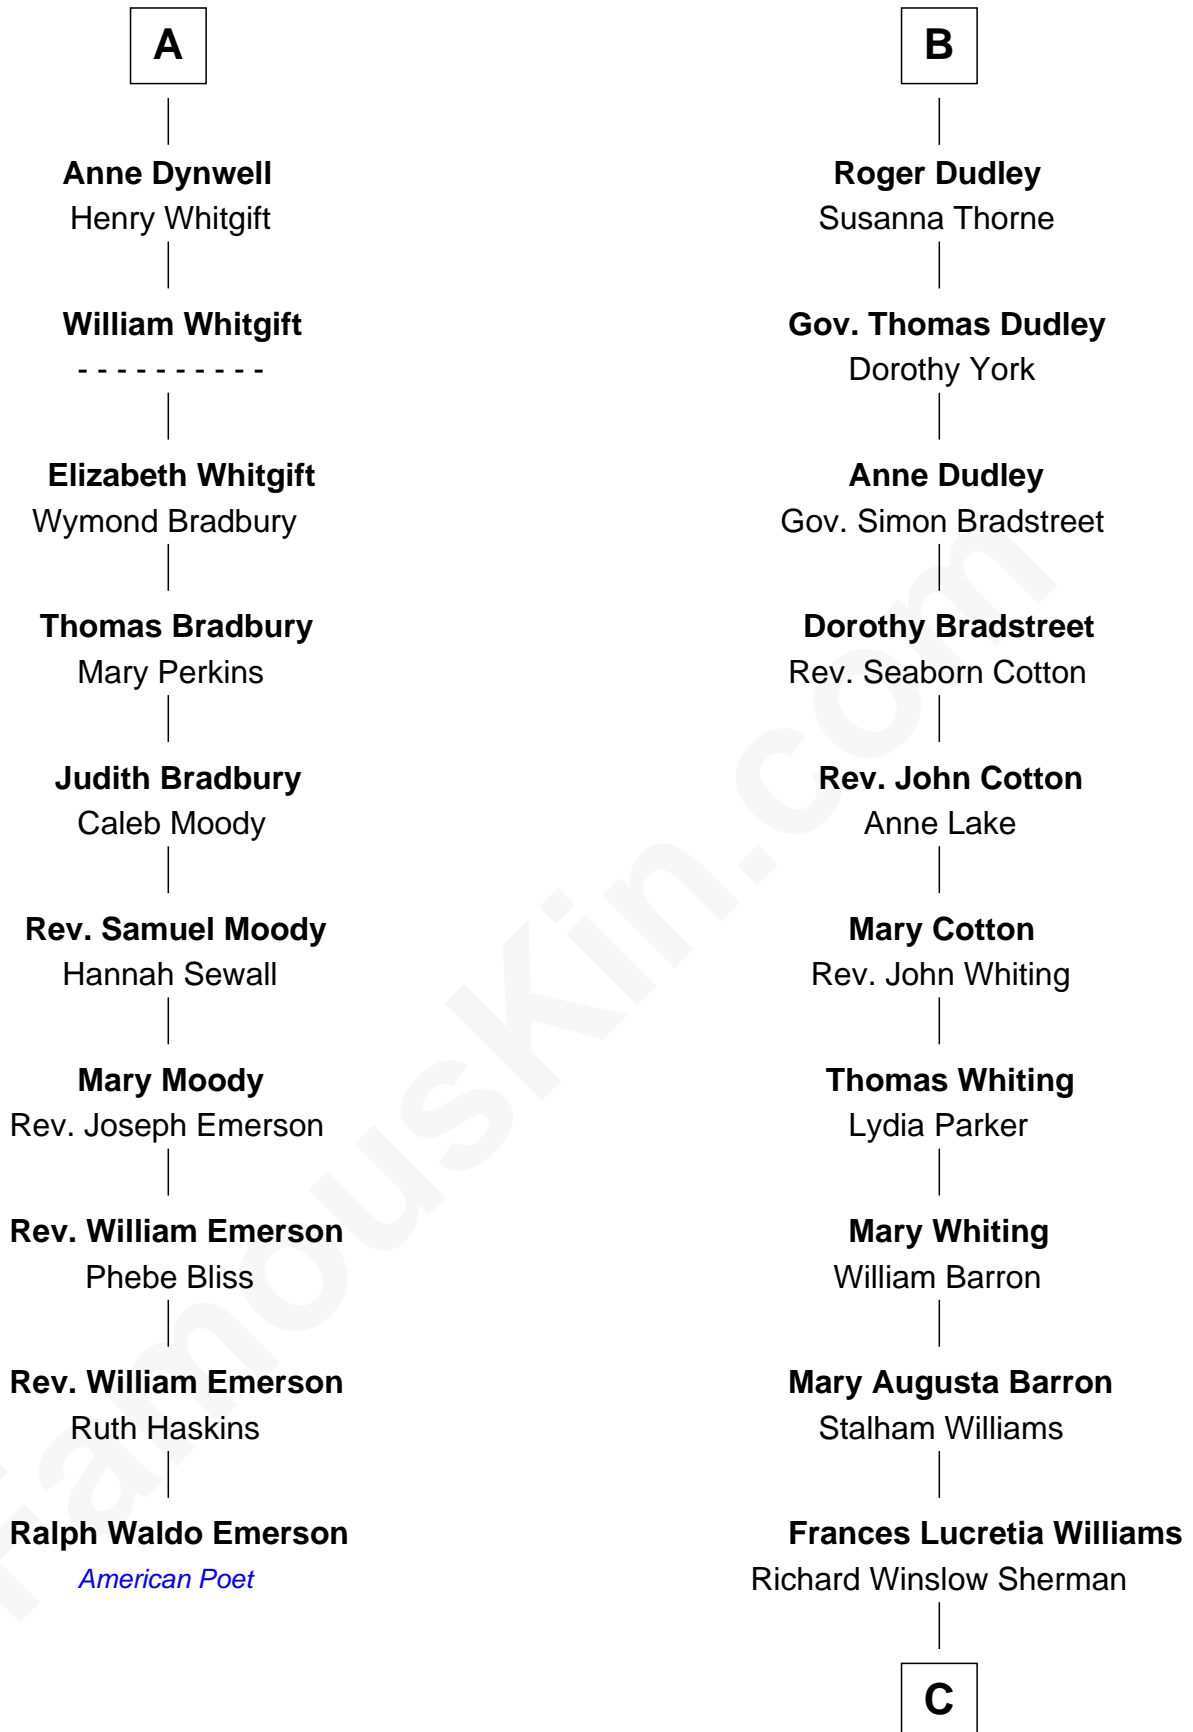

FamousKin.com

Relationship Chart of

Ralph Waldo Emerson

American Poet

16th cousin 2 times removed of

James Sherman
27th U.S. Vice-President

C

|
Mary Frances Sherman