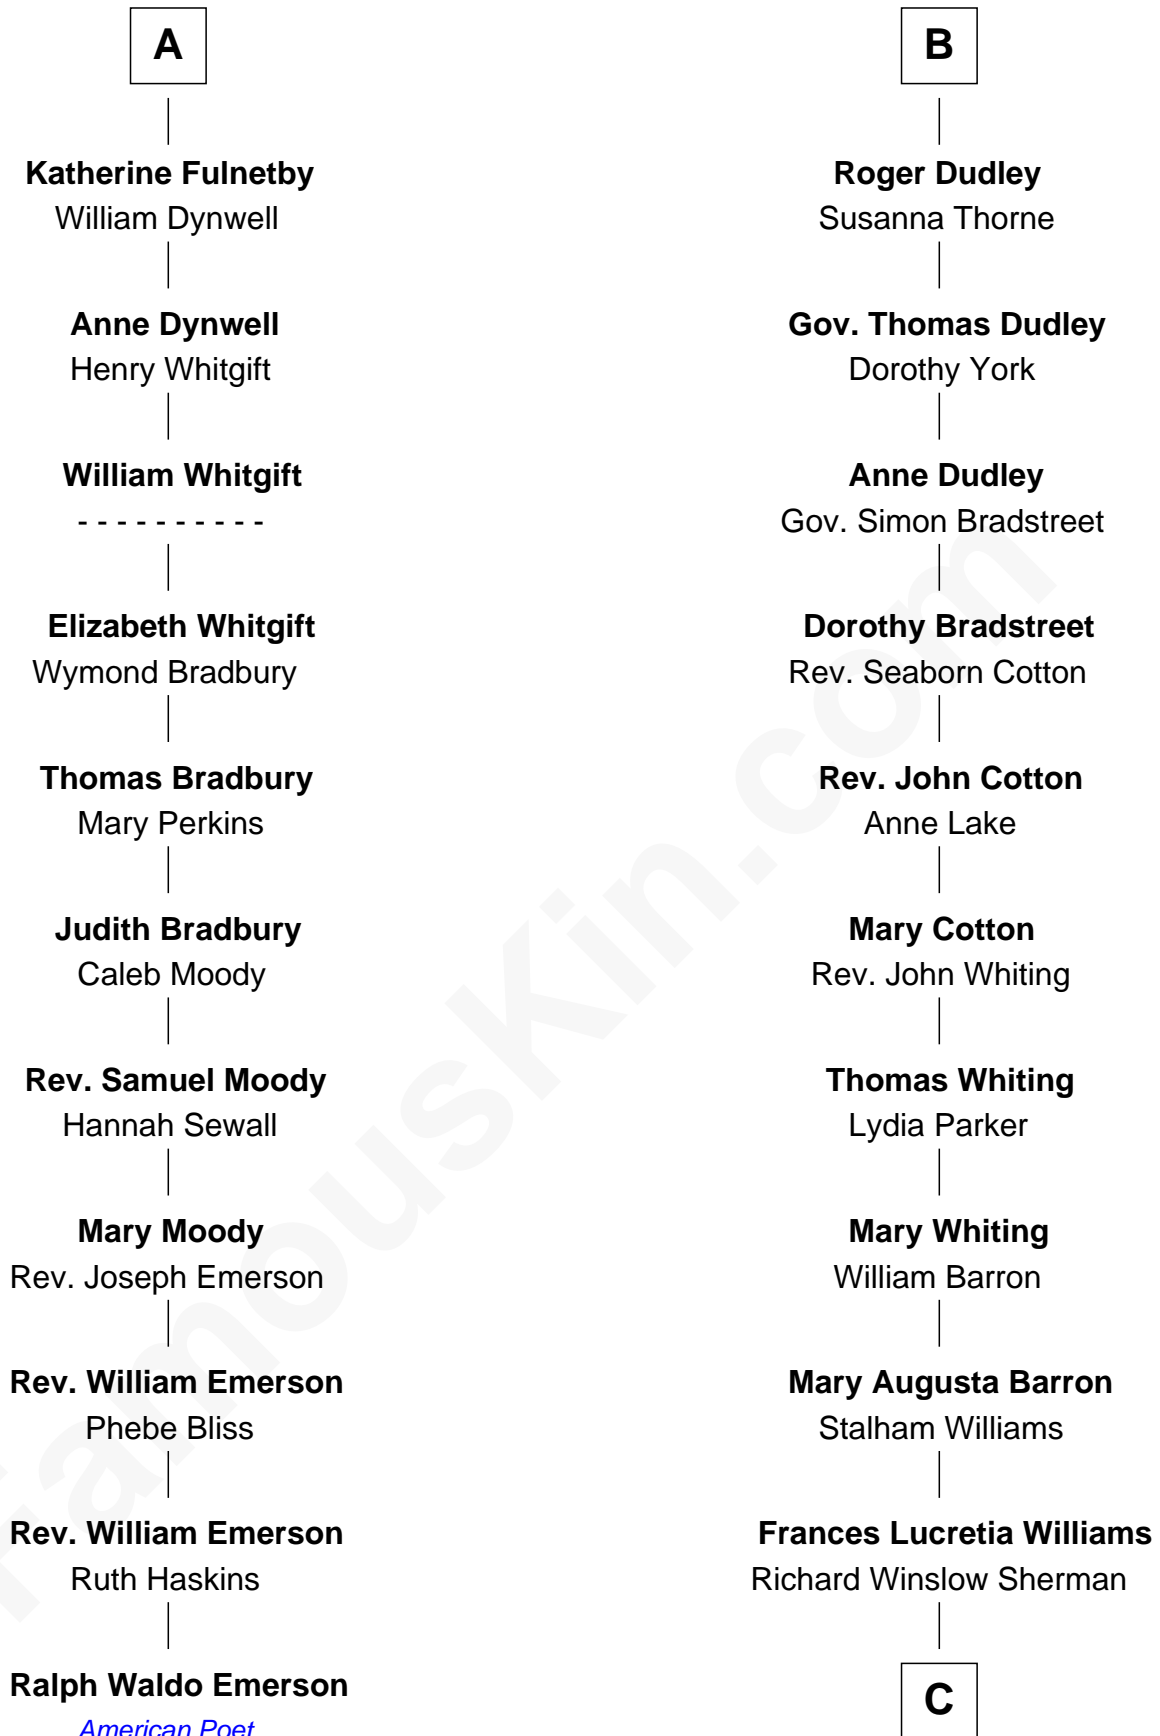

FamousKin.com

Relationship Chart of

Ralph Waldo Emerson

American Poet

17th cousin 1 time removed of

James Sherman

27th U.S. Vice-President

Sir Maurice de Berkeley

Eve la Zouche

C

|
Mary Frances Sherman
Richard Updike Sherman

|
James Sherman
27th U.S. Vice-President

FamousKin.com