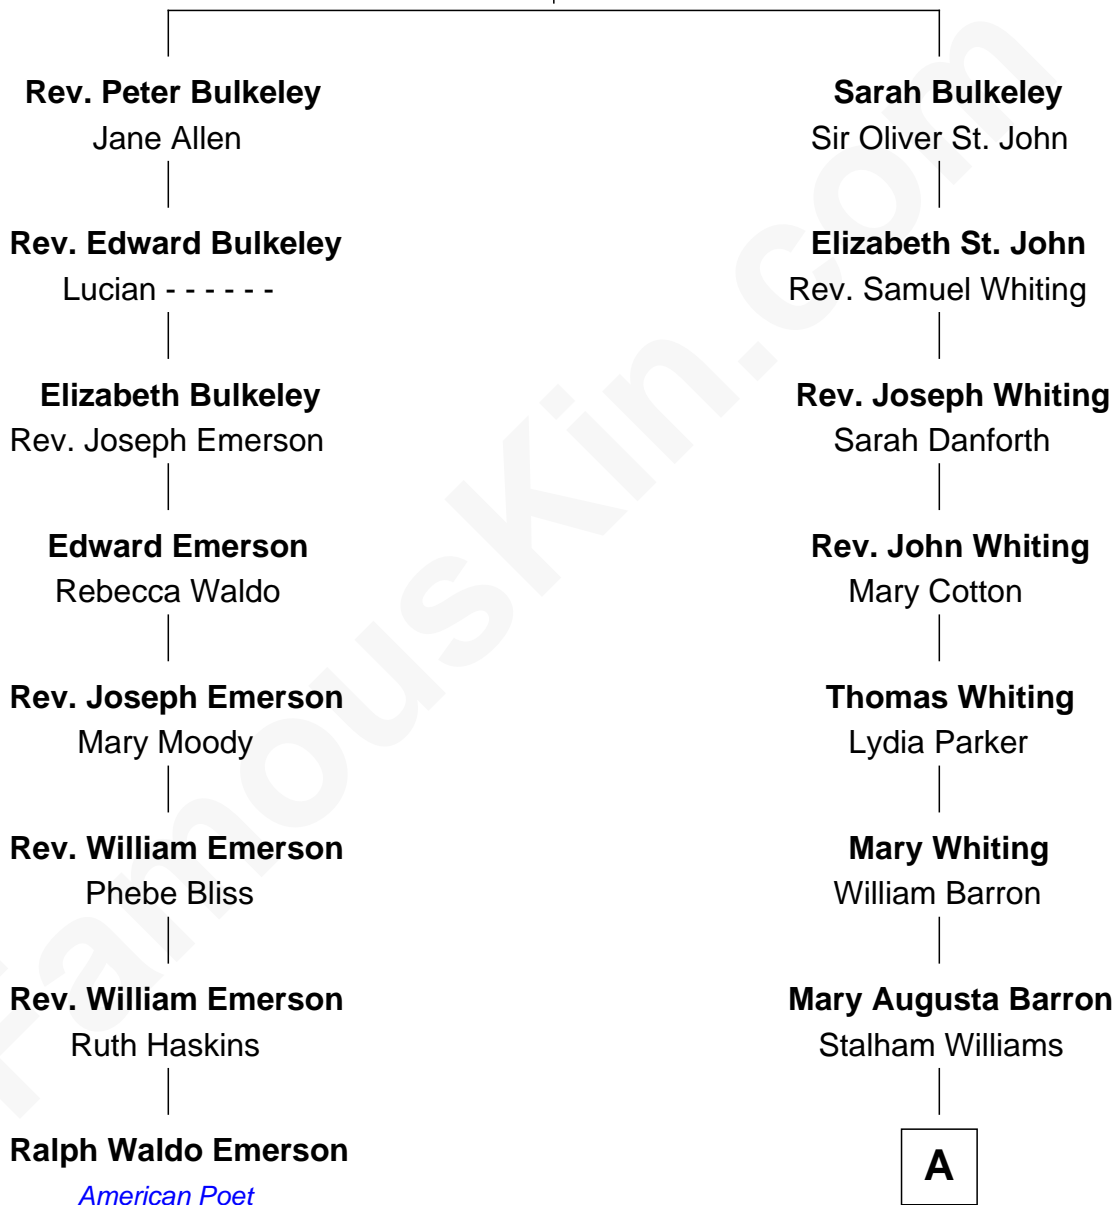

FamousKin.com

Relationship Chart of

Ralph Waldo Emerson

American Poet

7th cousin 2 times removed of

James Sherman

27th U.S. Vice-President

Rev. Edward Bulkeley

Olive Irby

A

Frances Lucretia Williams

Richard Winslow Sherman

Mary Frances Sherman

Richard Updike Sherman

James Sherman

27th U.S. Vice-President