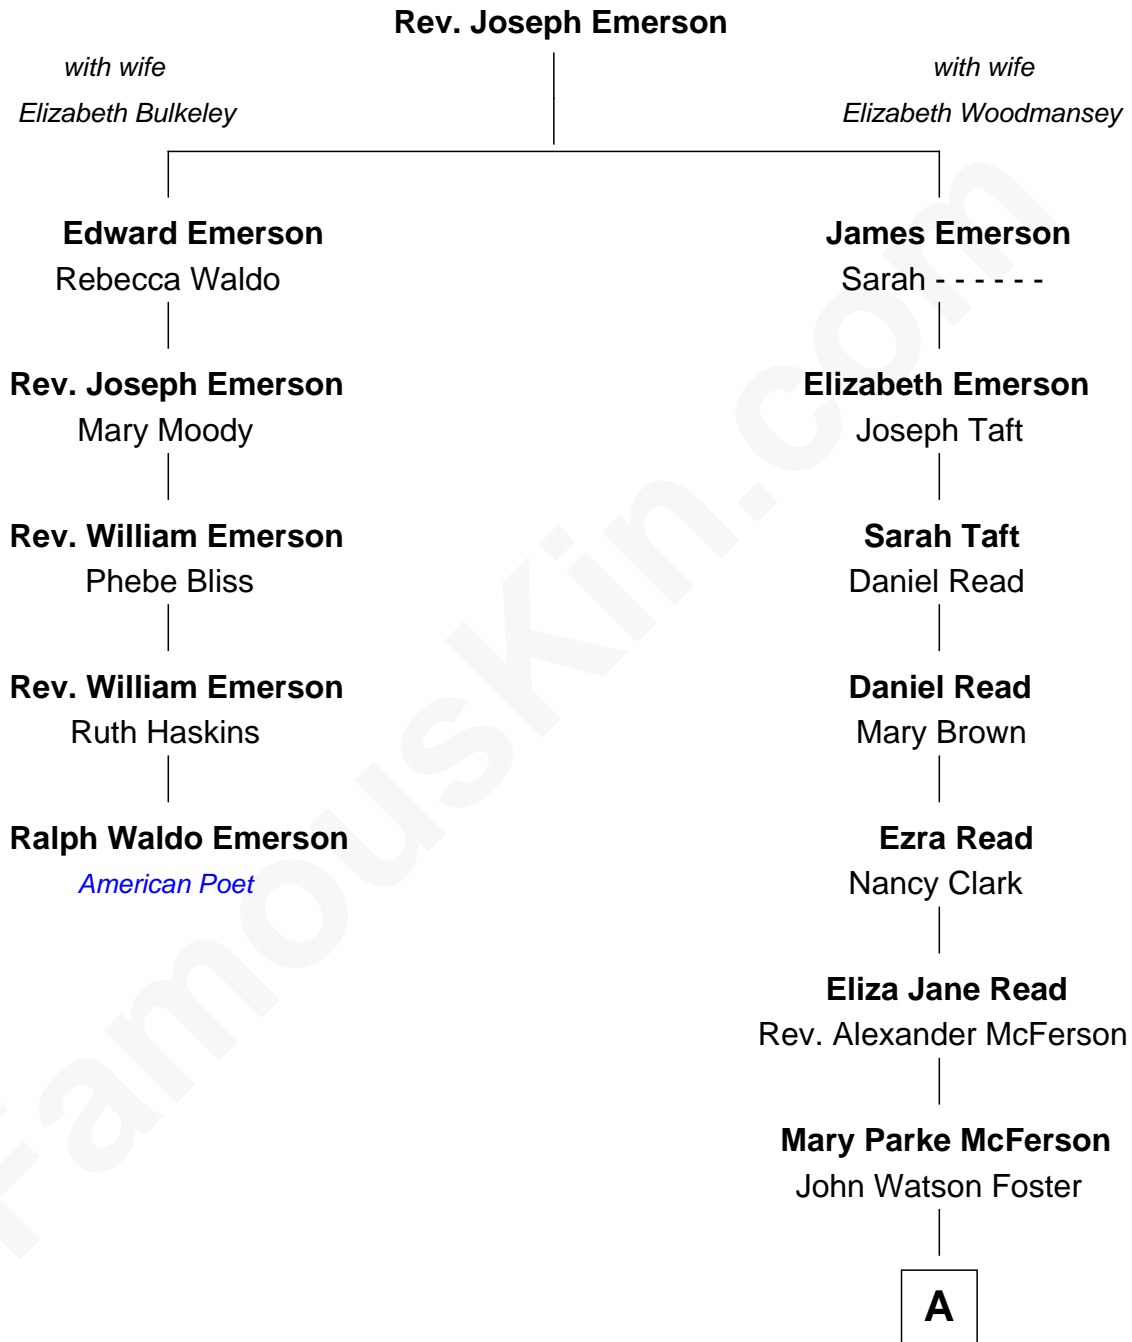

FamousKin.com

Relationship Chart of Ralph Waldo Emerson

American Poet

4th cousin 4 times removed of

Allen Dulles

5th Director of the C.I.A.

A

Edith Foster
Allen Macy Dulles