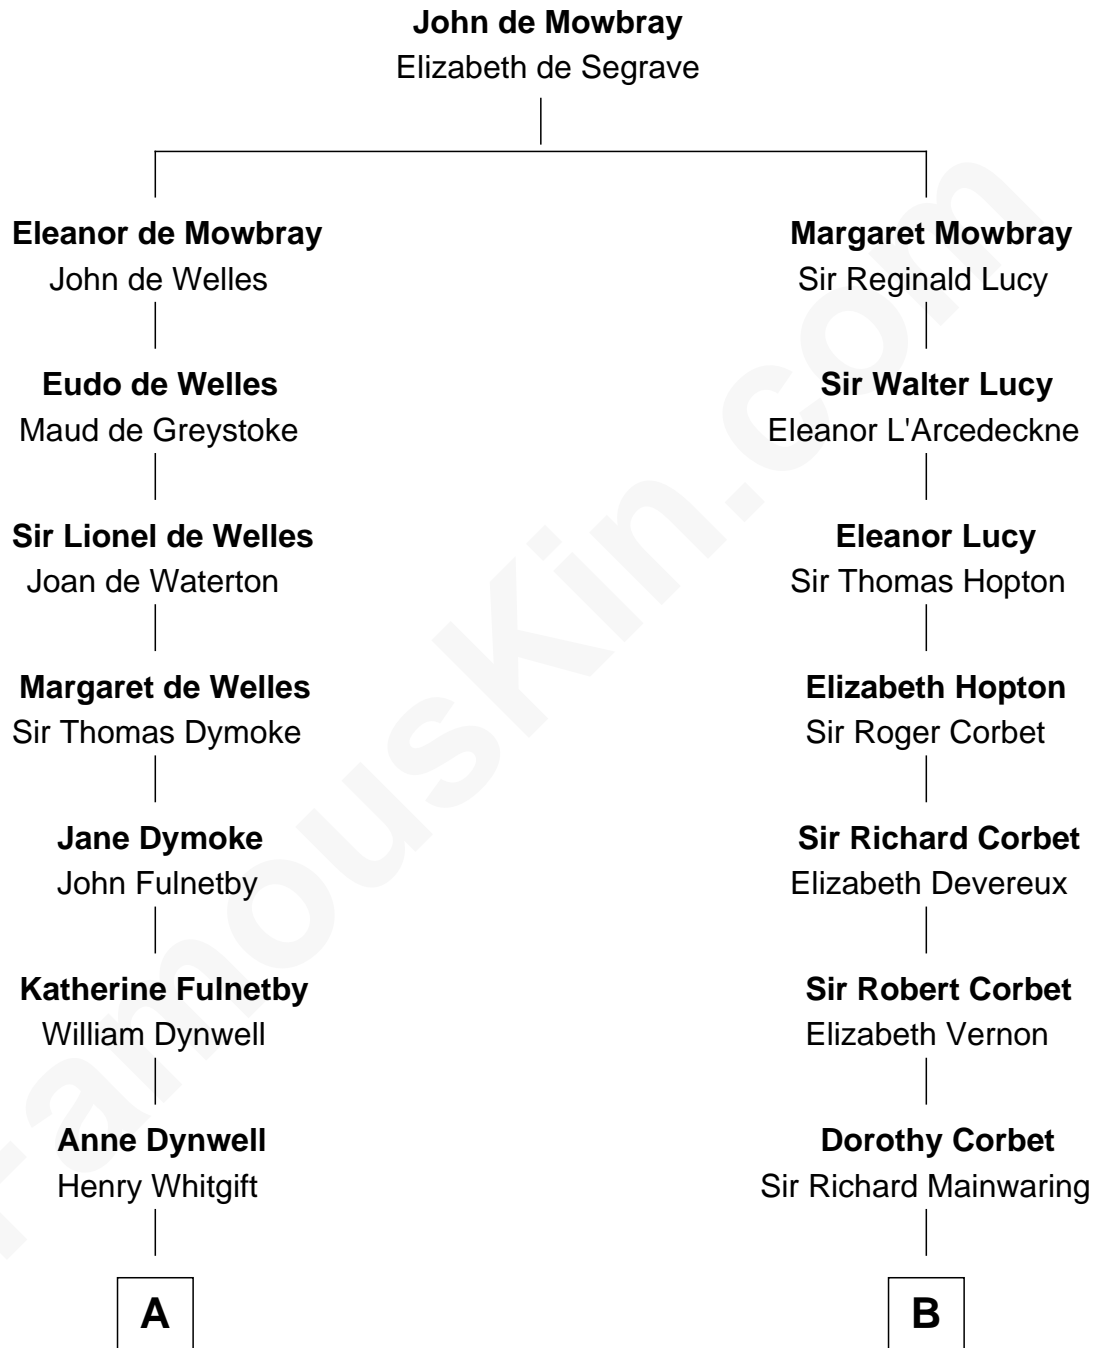

# FamousKin.com

## Relationship Chart of Ralph Waldo Emerson

*American Poet*

15th cousin 4 times removed of

**Allen Dulles**

*5th Director of the C.I.A.*

**C**

**Harriet Lathrop Winslow**

Rev. John Welsh Dulles

**Allen Macy Dulles**

Edith Foster

**Allen Dulles**

*5th Director of the C.I.A.*

FamousKin.com