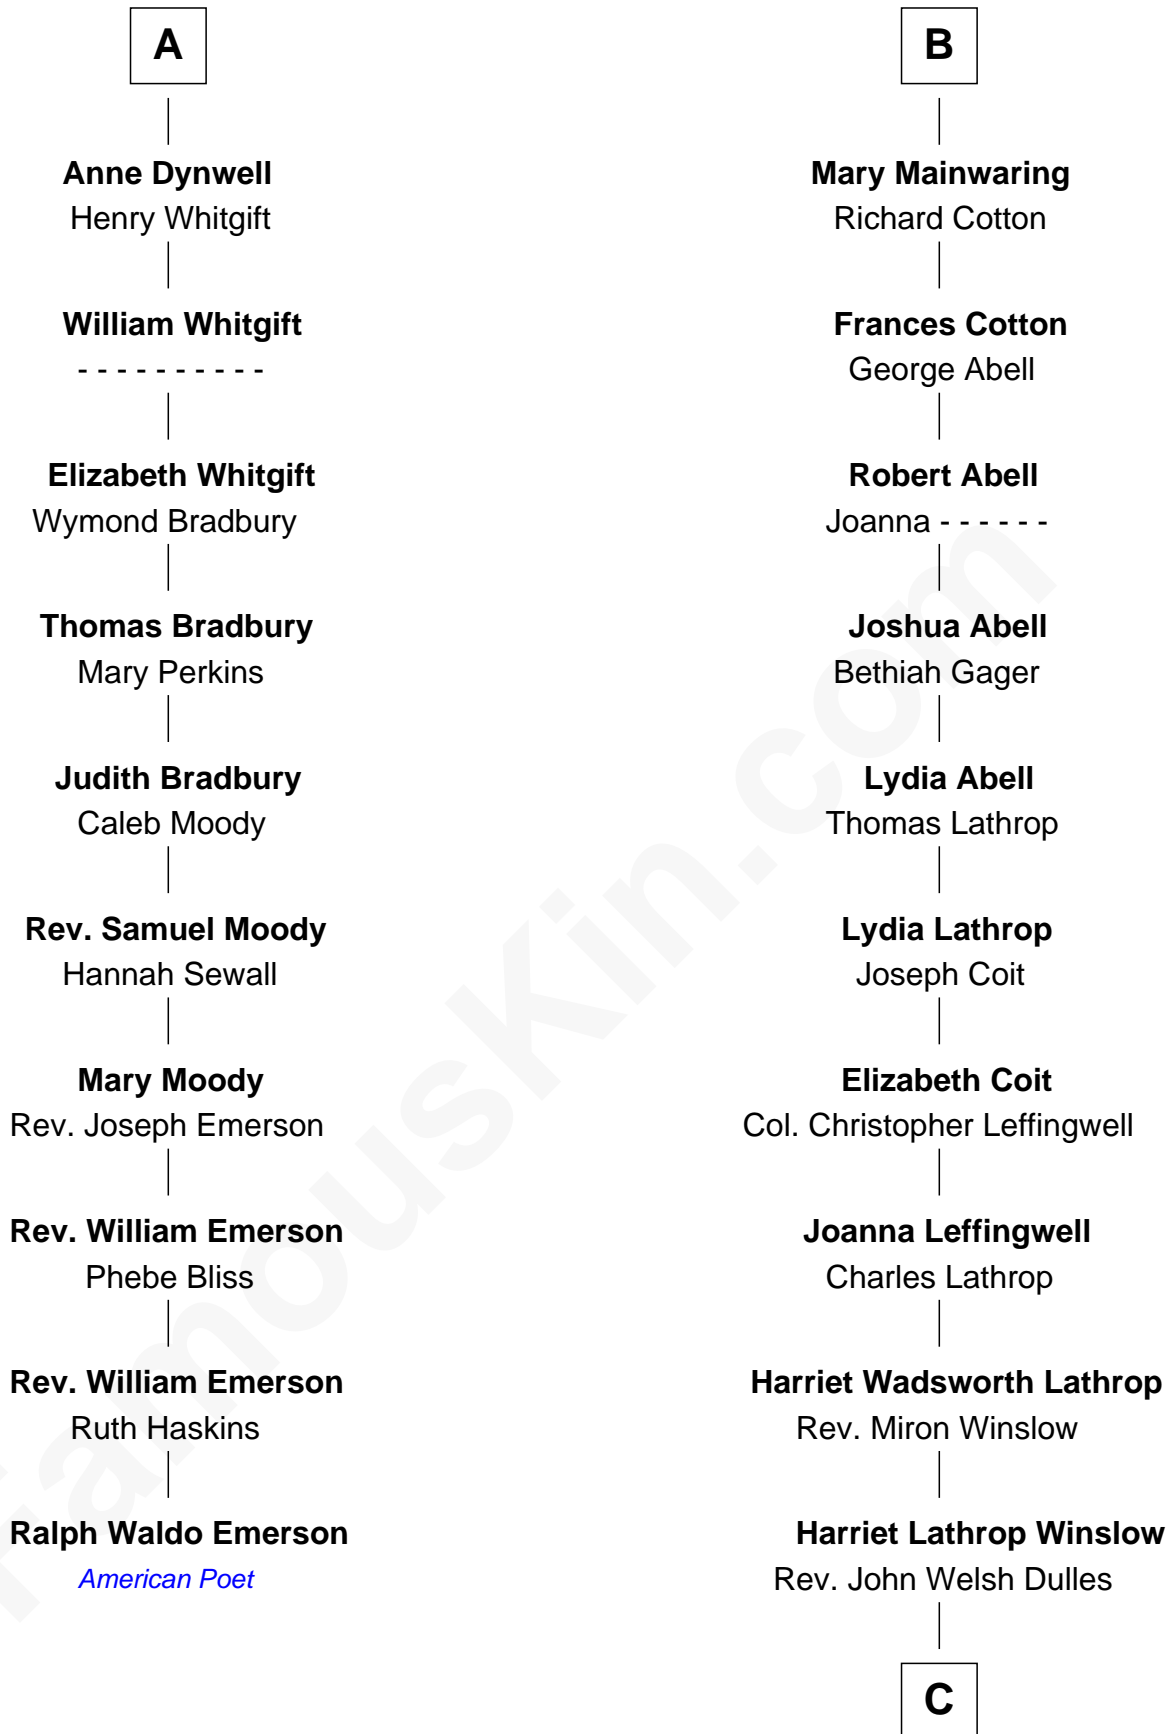

FamousKin.com

Relationship Chart of

Ralph Waldo Emerson

American Poet

16th cousin 2 times removed of

John Foster Dulles

52nd U.S. Secretary of State

Sir Thomas de Beauchamp

Katherine de Mortimer

C

Allen Macy Dulles

Edith Foster

John Foster Dulles

52nd U.S. Secretary of State

FamousKin.com