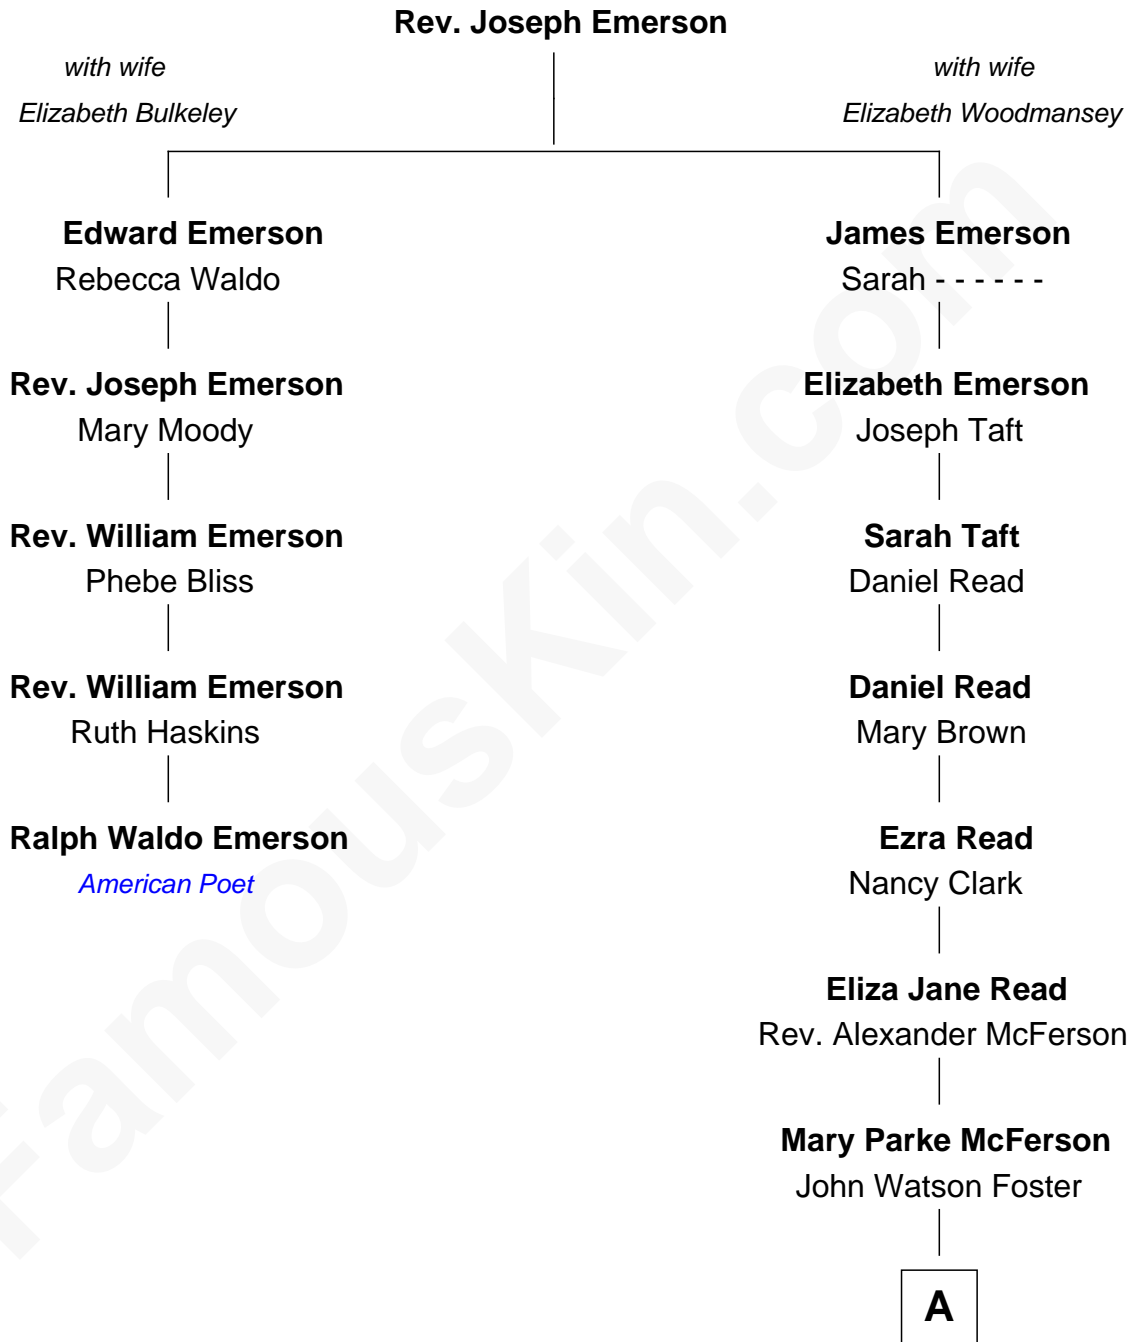

FamousKin.com
Relationship Chart of
Ralph Waldo Emerson
American Poet

4th cousin 4 times removed of

John Foster Dulles
52nd U.S. Secretary of State

A

Edith Foster
Allen Macy Dulles

John Foster Dulles
52nd U.S. Secretary of State

FamousKin.com