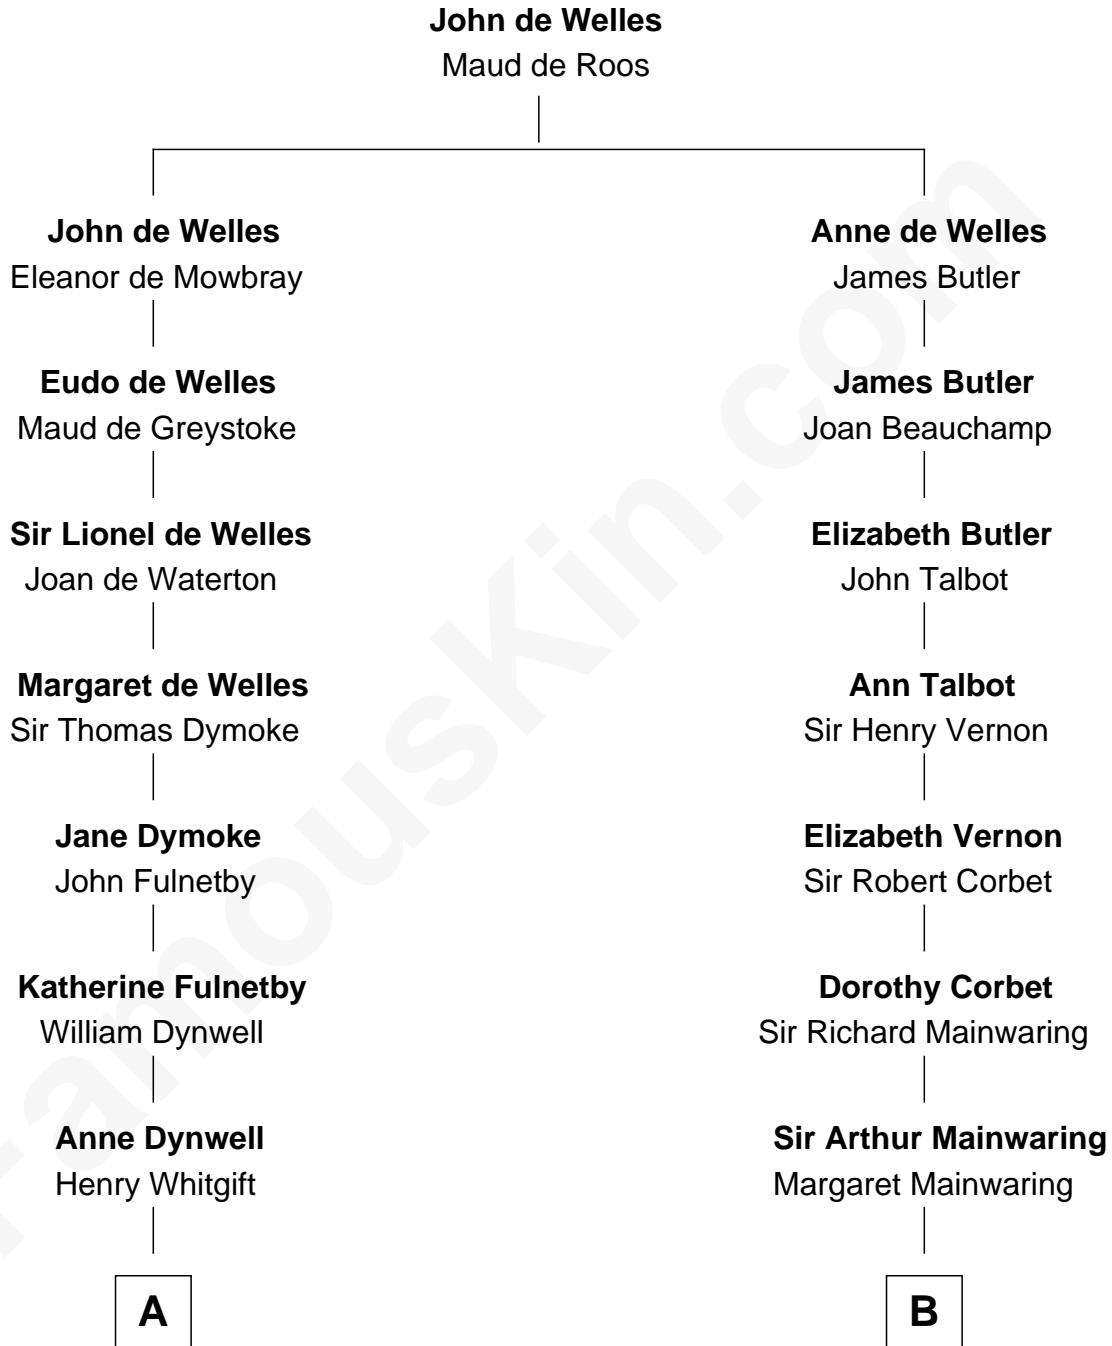

FamousKin.com
Relationship Chart of
Ralph Waldo Emerson
American Poet

15th cousin 3 times removed of

John Foster Dulles
52nd U.S. Secretary of State

C

Allen Macy Dulles

Edith Foster

John Foster Dulles

52nd U.S. Secretary of State

FamousKin.com