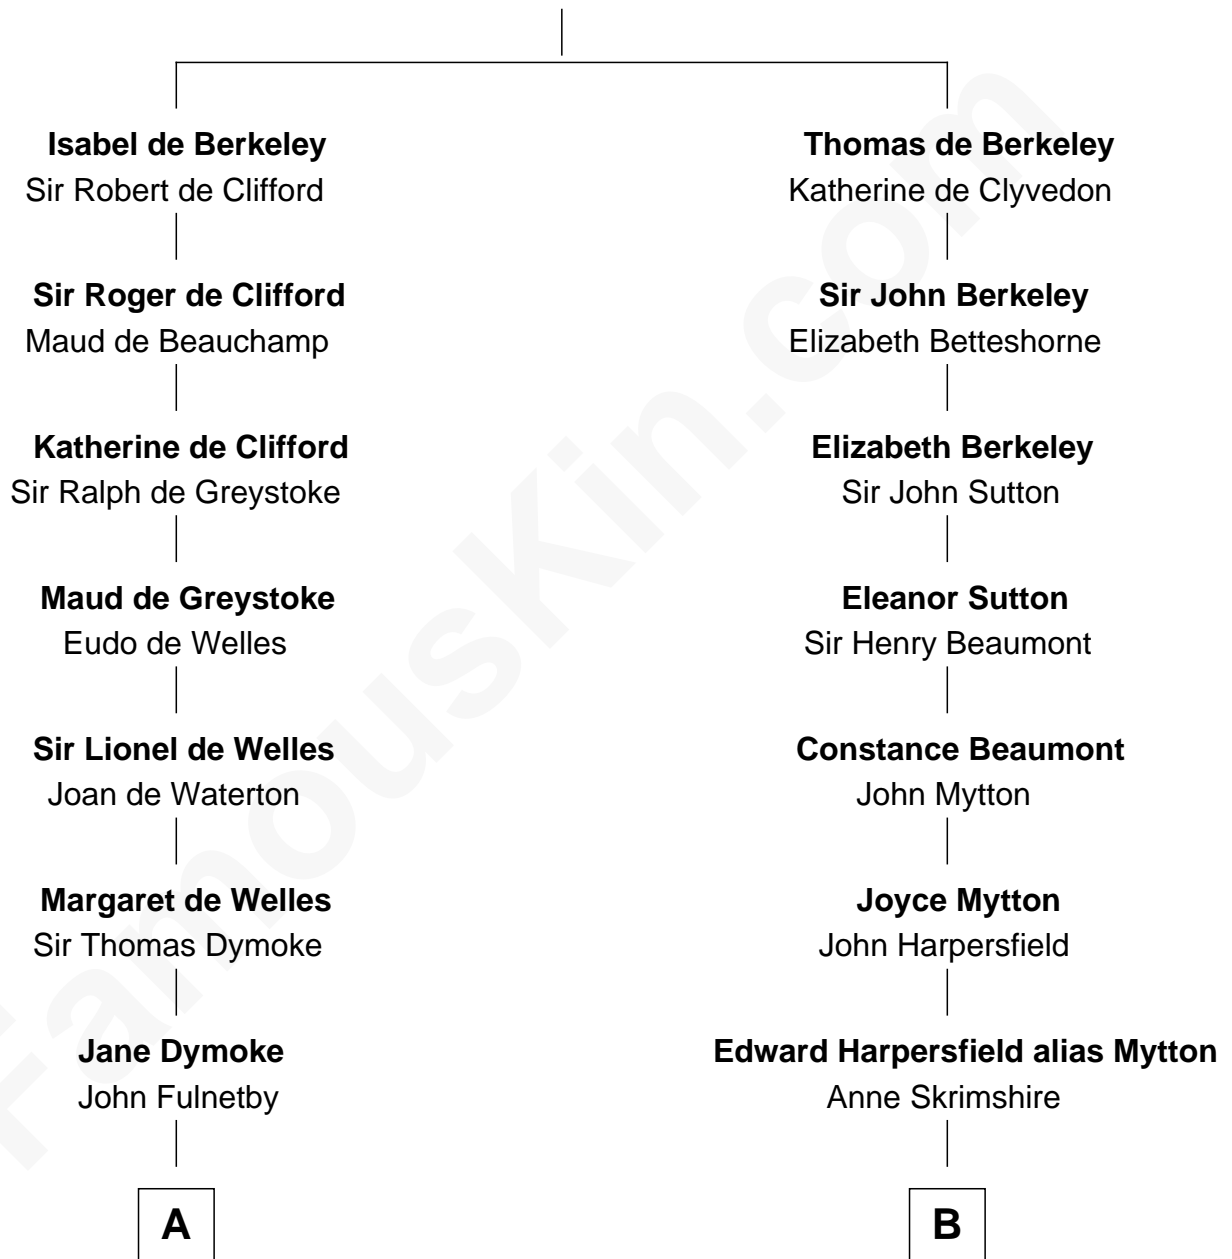

FamousKin.com

Relationship Chart of Ralph Waldo Emerson

American Poet

17th cousin 3 times removed of

Chevy Chase

Comedian, Actor and Writer

Sir Maurice de Berkeley

Eve la Zouche

C

—
Grace Metcalfe

Charles Denison Chase

—
Edward Leigh Chase

Mabel Penrose Tinsley

—
Edward Tinsley Chase

Cathalene Parker Browning

—
Chevy Chase