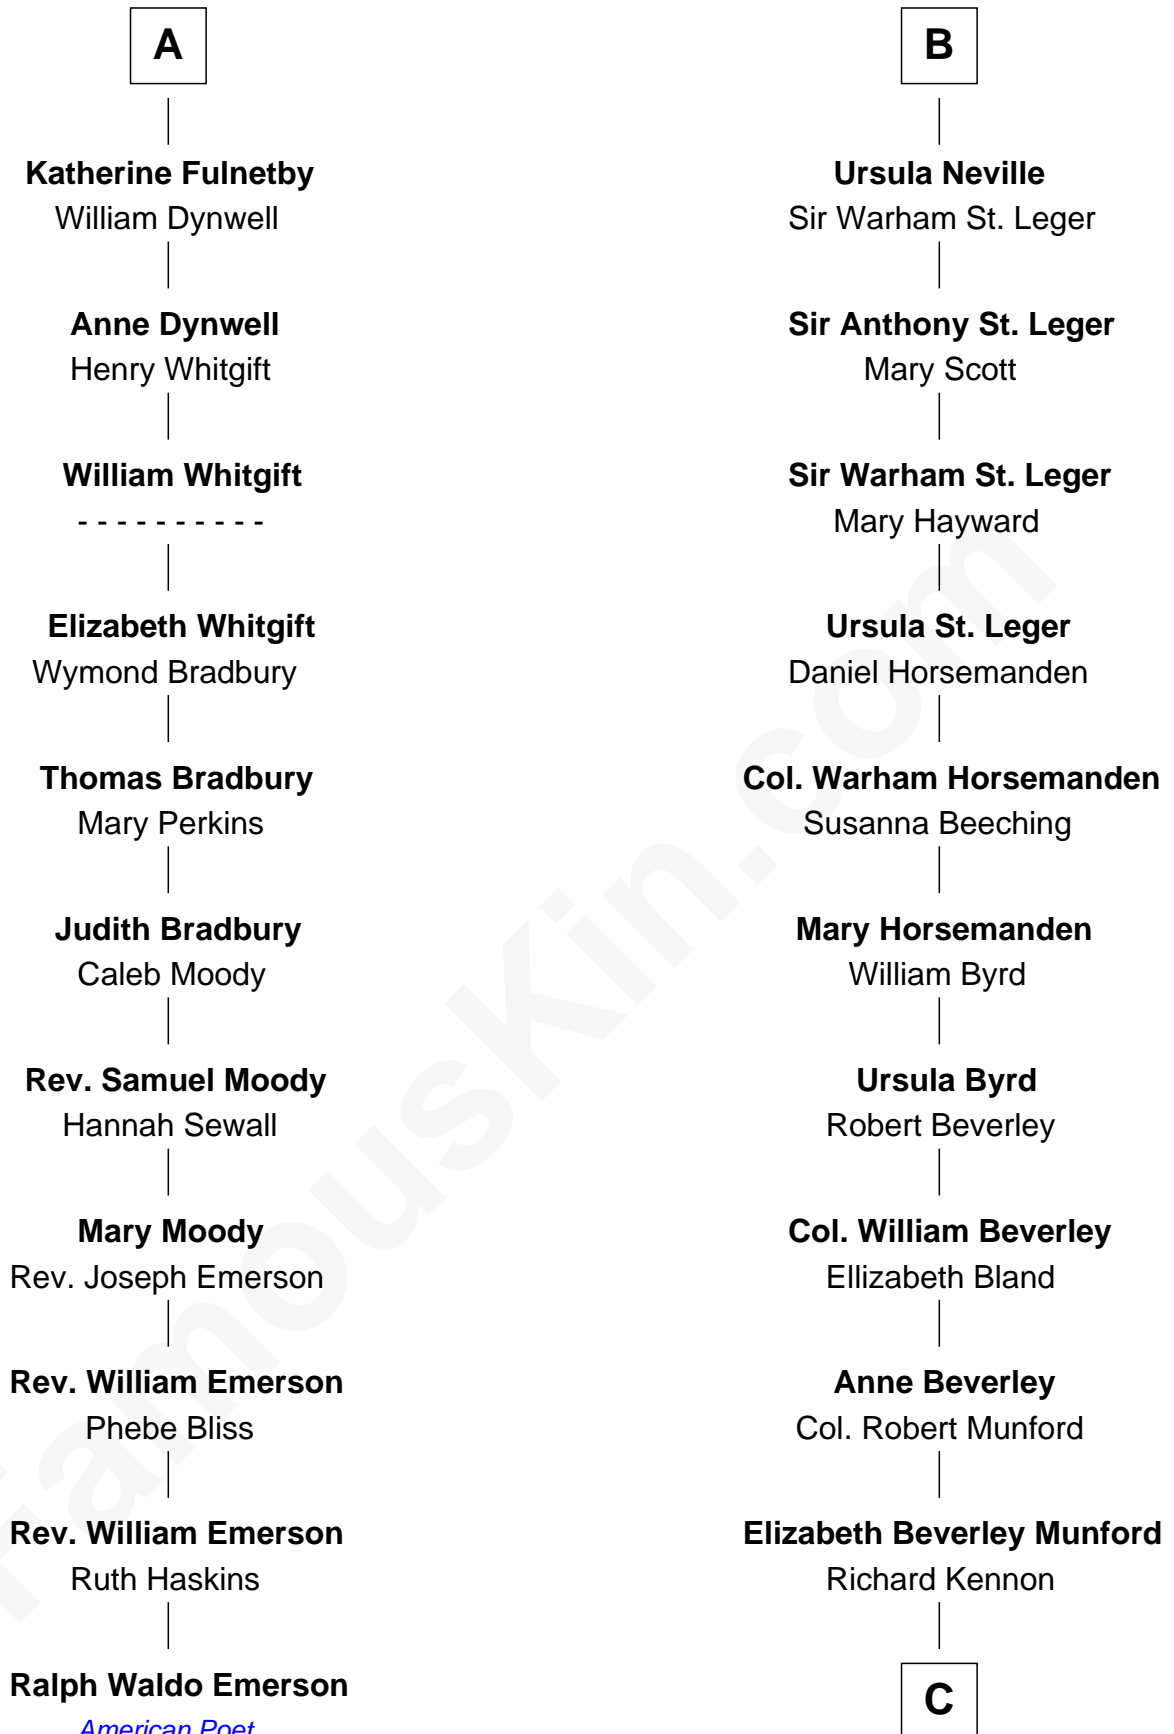

**FamousKin.com**  
**Relationship Chart of**  
**Ralph Waldo Emerson**  
*American Poet*

**17th cousin 3 times removed of**  
**Upton Sinclair**  
*Pulitzer Prize Winning Novelist*

**Sir Maurice de Berkeley**  
 Eve la Zouche

**C**

—  
**Sarah Skipwith Kennon**

Arthur Sinclair

—  
**Arthur Sinclair**

Lelia Imogen Dawley

—  
**Upton Beall Sinclair**

Priscilla Augusta Harden

—  
**Upton Sinclair**