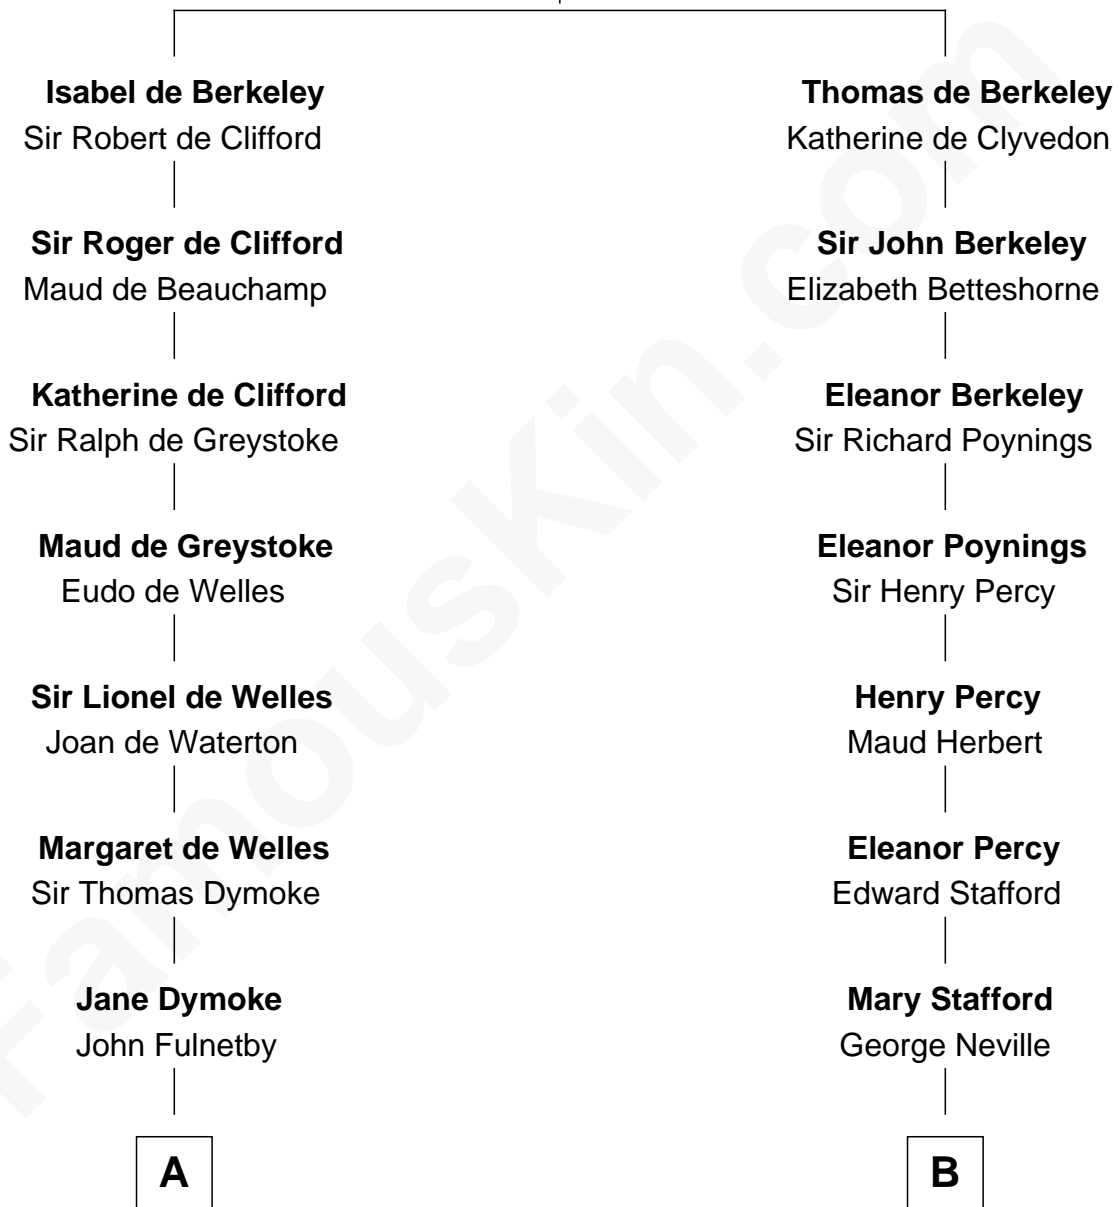

**FamousKin.com**  
**Relationship Chart of**  
**Ralph Waldo Emerson**  
*American Poet*

**17th cousin 3 times removed of**  
**Upton Sinclair**  
*Pulitzer Prize Winning Novelist*

**Sir Maurice de Berkeley**  
 Eve la Zouche

**C**

—  
**Sarah Skipwith Kennon**

Arthur Sinclair

—  
**Arthur Sinclair**

Lelia Imogen Dawley

—  
**Upton Beall Sinclair**

Priscilla Augusta Harden

—  
**Upton Sinclair**

*Pulitzer Prize Novelist*