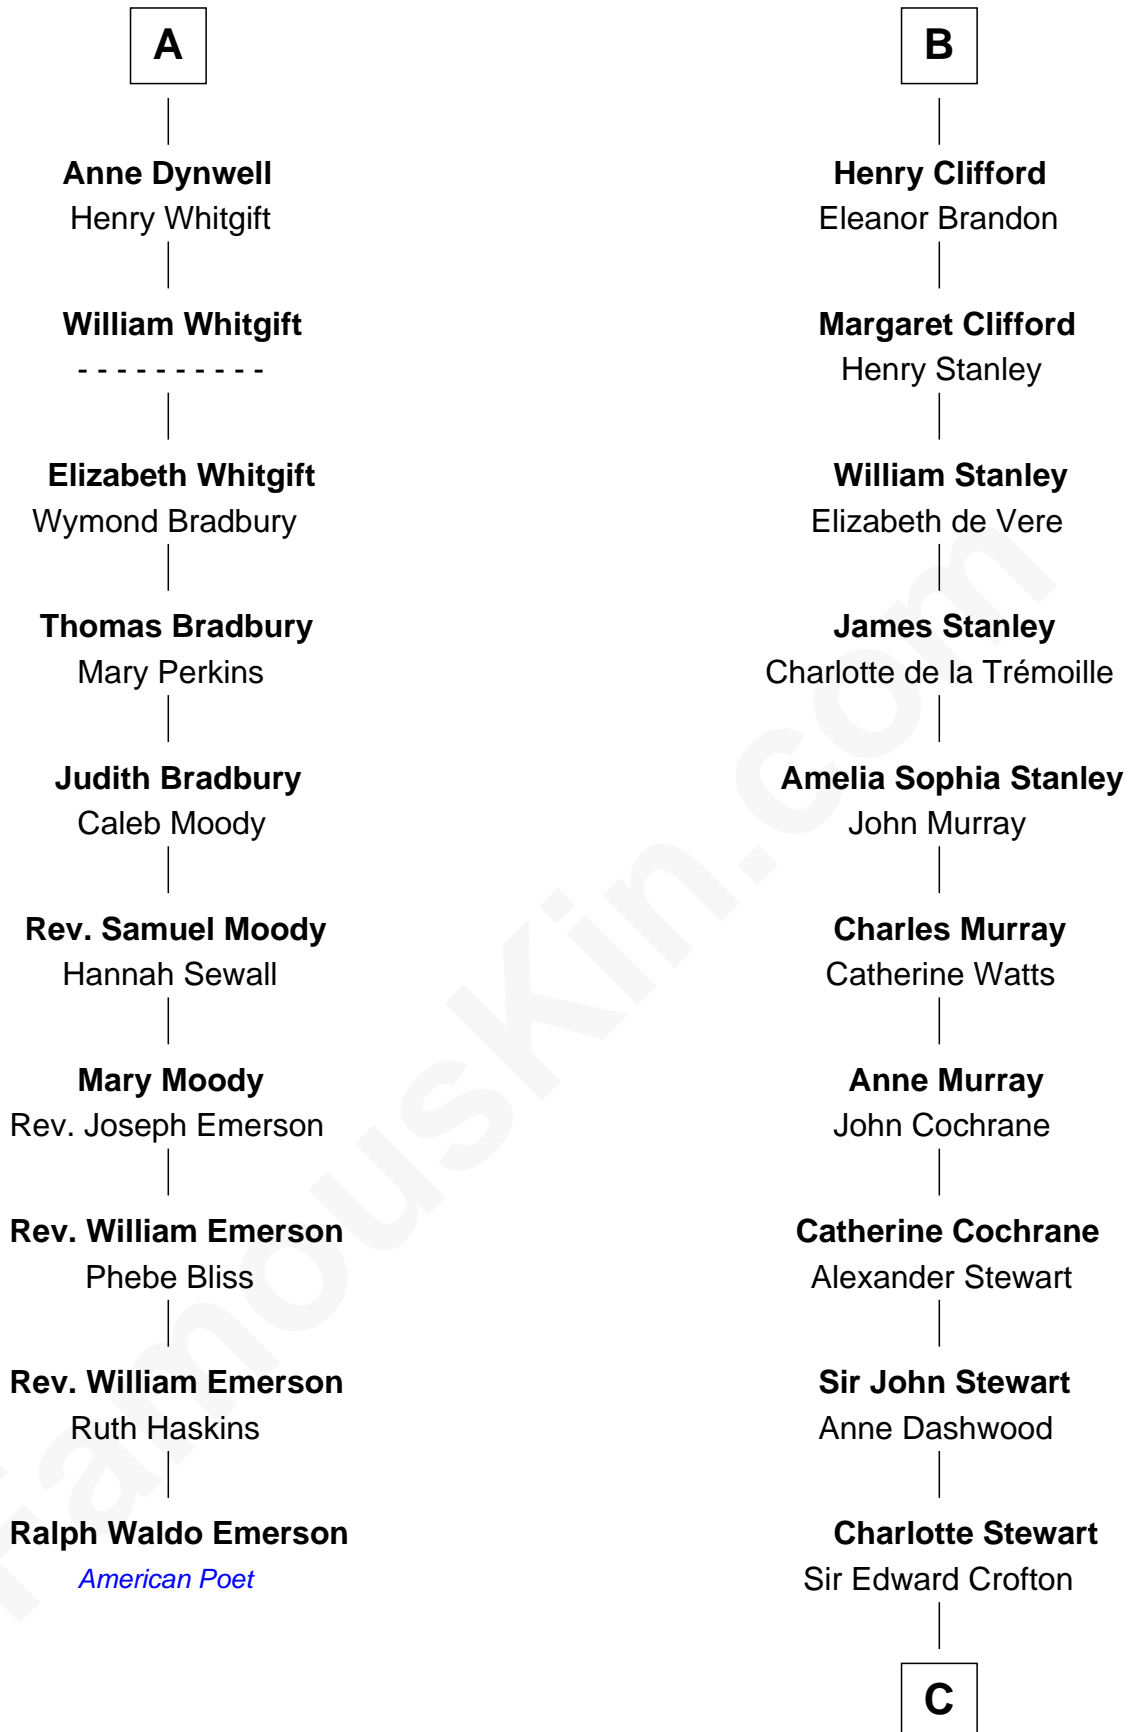

FamousKin.com

Relationship Chart of

Ralph Waldo Emerson

American Poet

16th cousin 5 times removed of

Guy Ritchie

British Filmmaker

C

Frederica Crofton

Hubert McLaughlin

Vivian Guy Ouseley McLaughlin

Edith Jane Martineau

Doris Margaretta McLaughlin

Stuart John Ritchie

John Vivian Ritchie

Amber Mary Parkinson