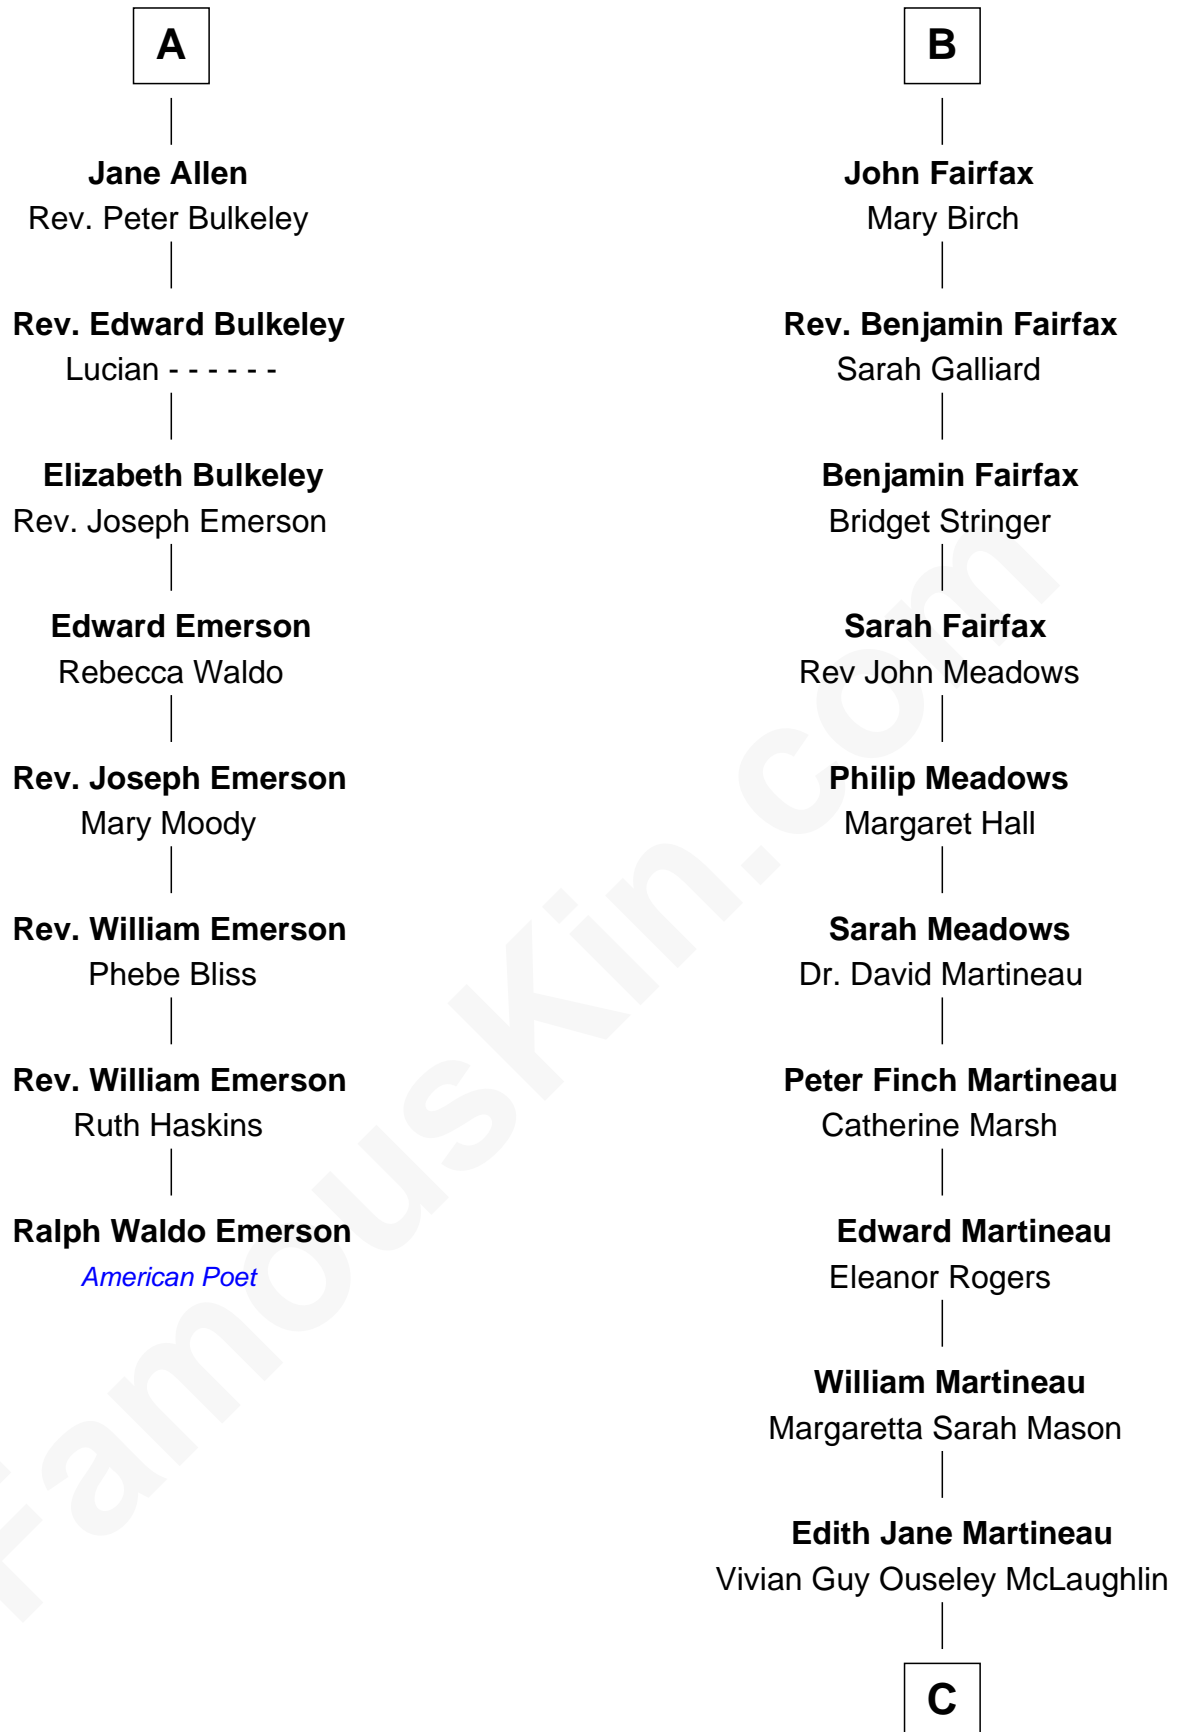

FamousKin.com

Relationship Chart of

Ralph Waldo Emerson

American Poet

14th cousin 5 times removed of

Guy Ritchie

British Filmmaker

C

Doris Margaretta McLaughlin

Stuart John Ritchie

John Vivian Ritchie

Amber Mary Parkinson

Guy Ritchie

British Filmmaker

FamousKin.com