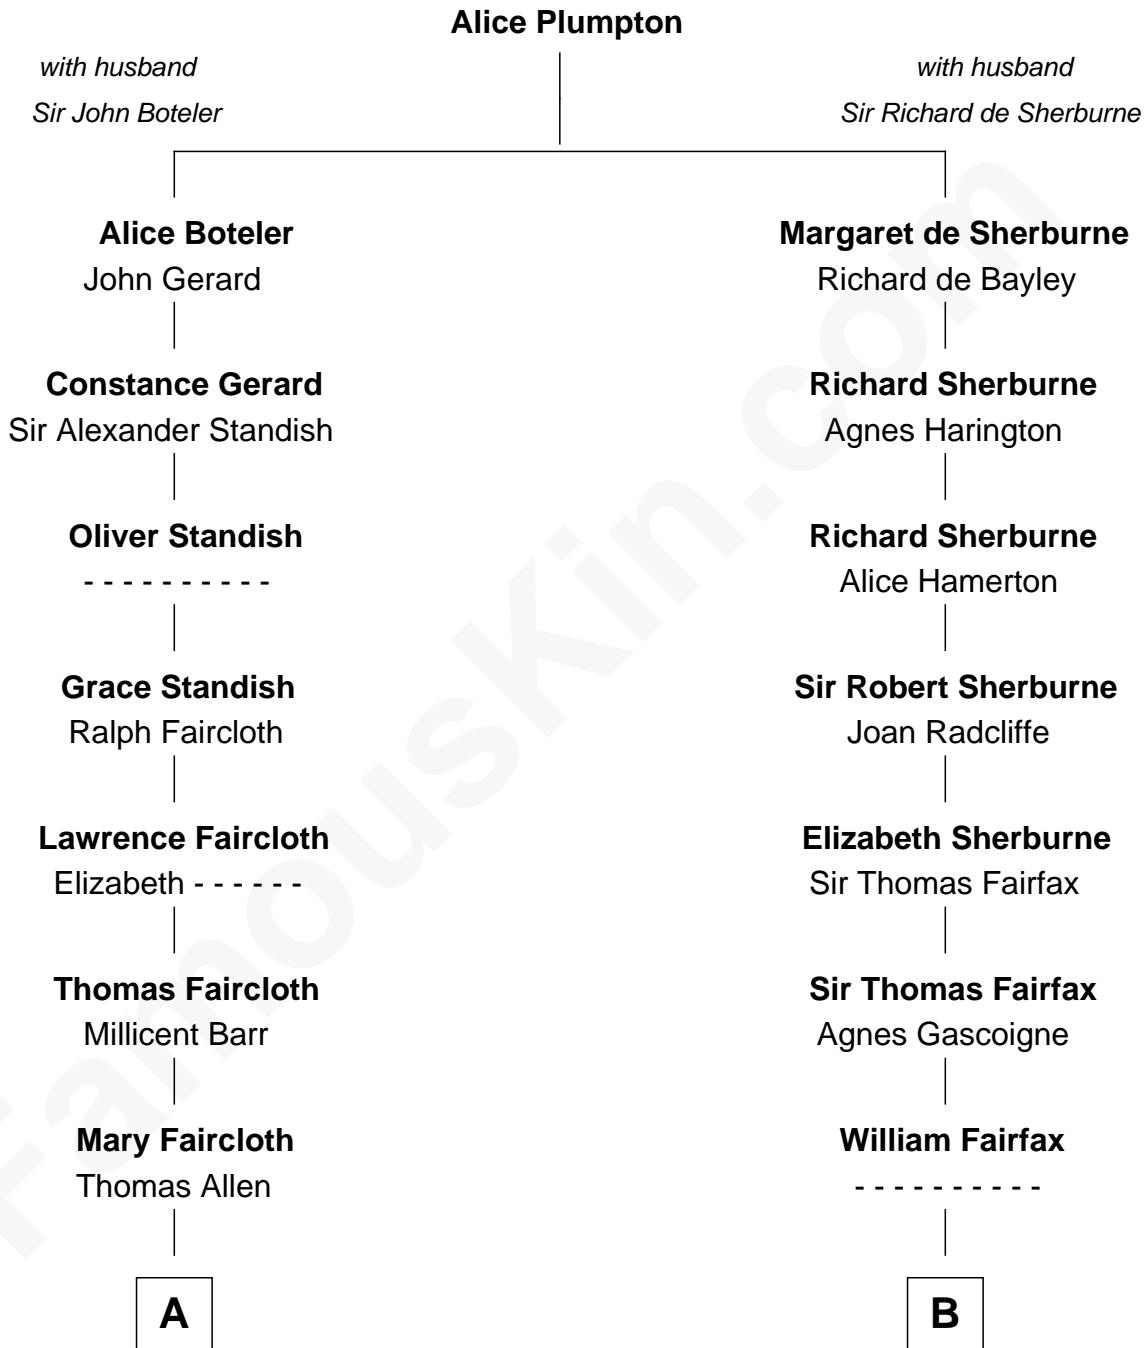

FamousKin.com

Relationship Chart of

Ralph Waldo Emerson

American Poet

14th cousin 5 times removed of

Guy Ritchie

British Filmmaker

C

Doris Margaretta McLaughlin

Stuart John Ritchie

John Vivian Ritchie

Amber Mary Parkinson

Guy Ritchie

British Filmmaker

FamousKin.com