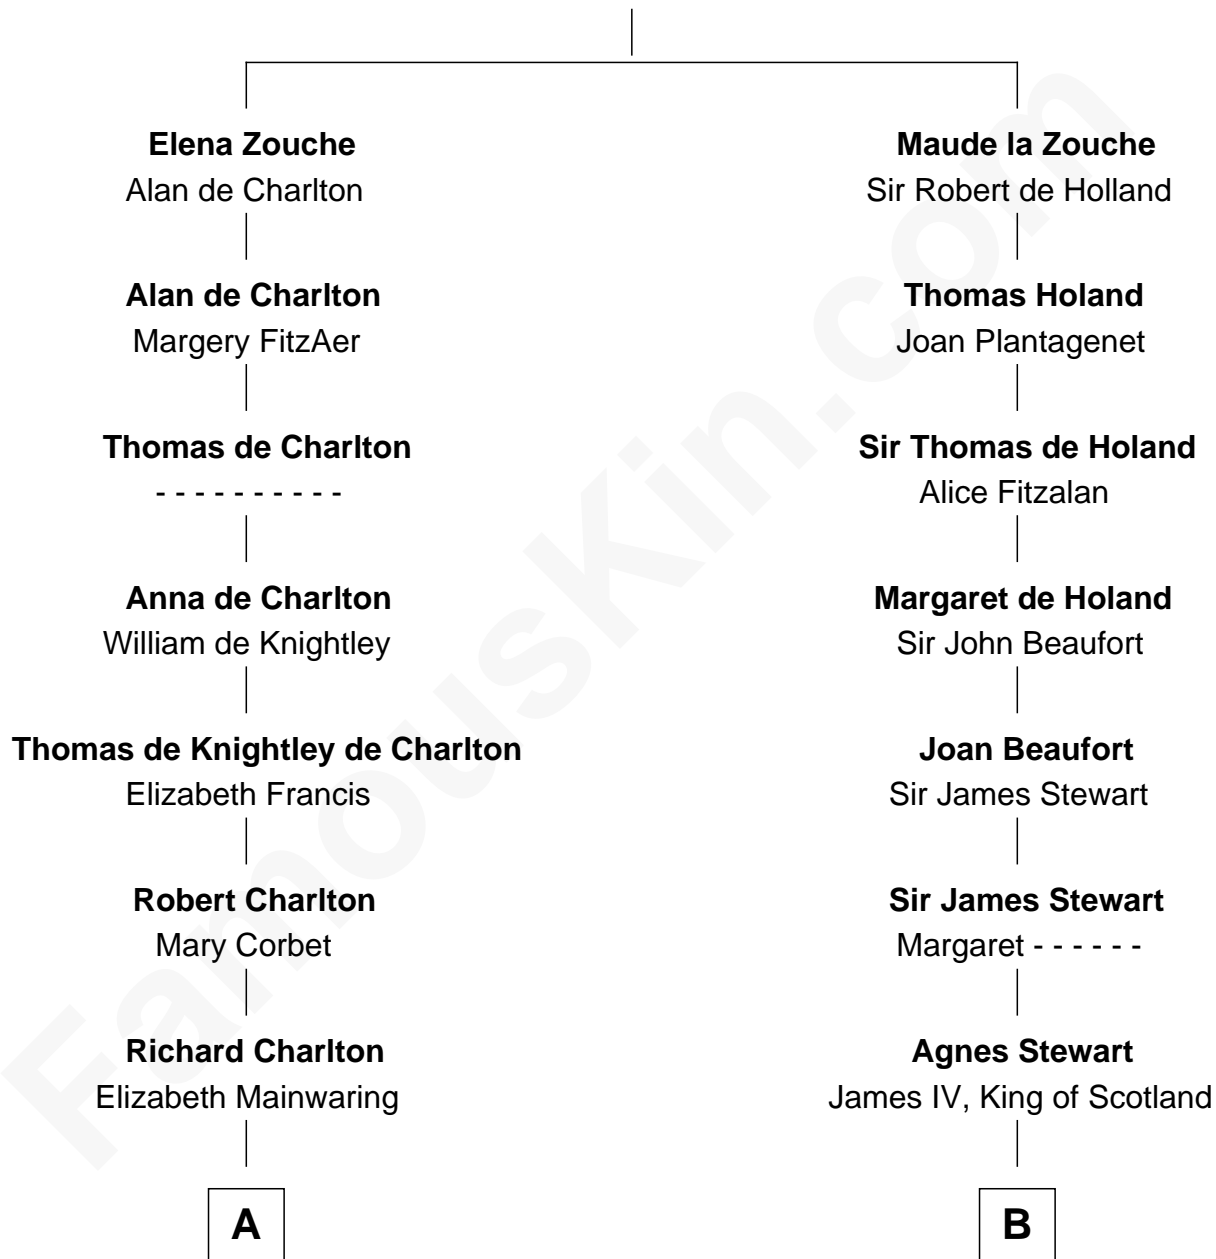

FamousKin.com

Relationship Chart of

Ralph Waldo Emerson

American Poet

17th cousin 4 times removed of

Guy Ritchie

British Filmmaker

Sir Alan la Zouche

Eleanor de Segrave

C

Frederica Crofton

Hubert McLaughlin

Vivian Guy Ouseley McLaughlin

Edith Jane Martineau

Doris Margaretta McLaughlin

Stuart John Ritchie

John Vivian Ritchie

Amber Mary Parkinson

Guy Ritchie

British Filmmaker