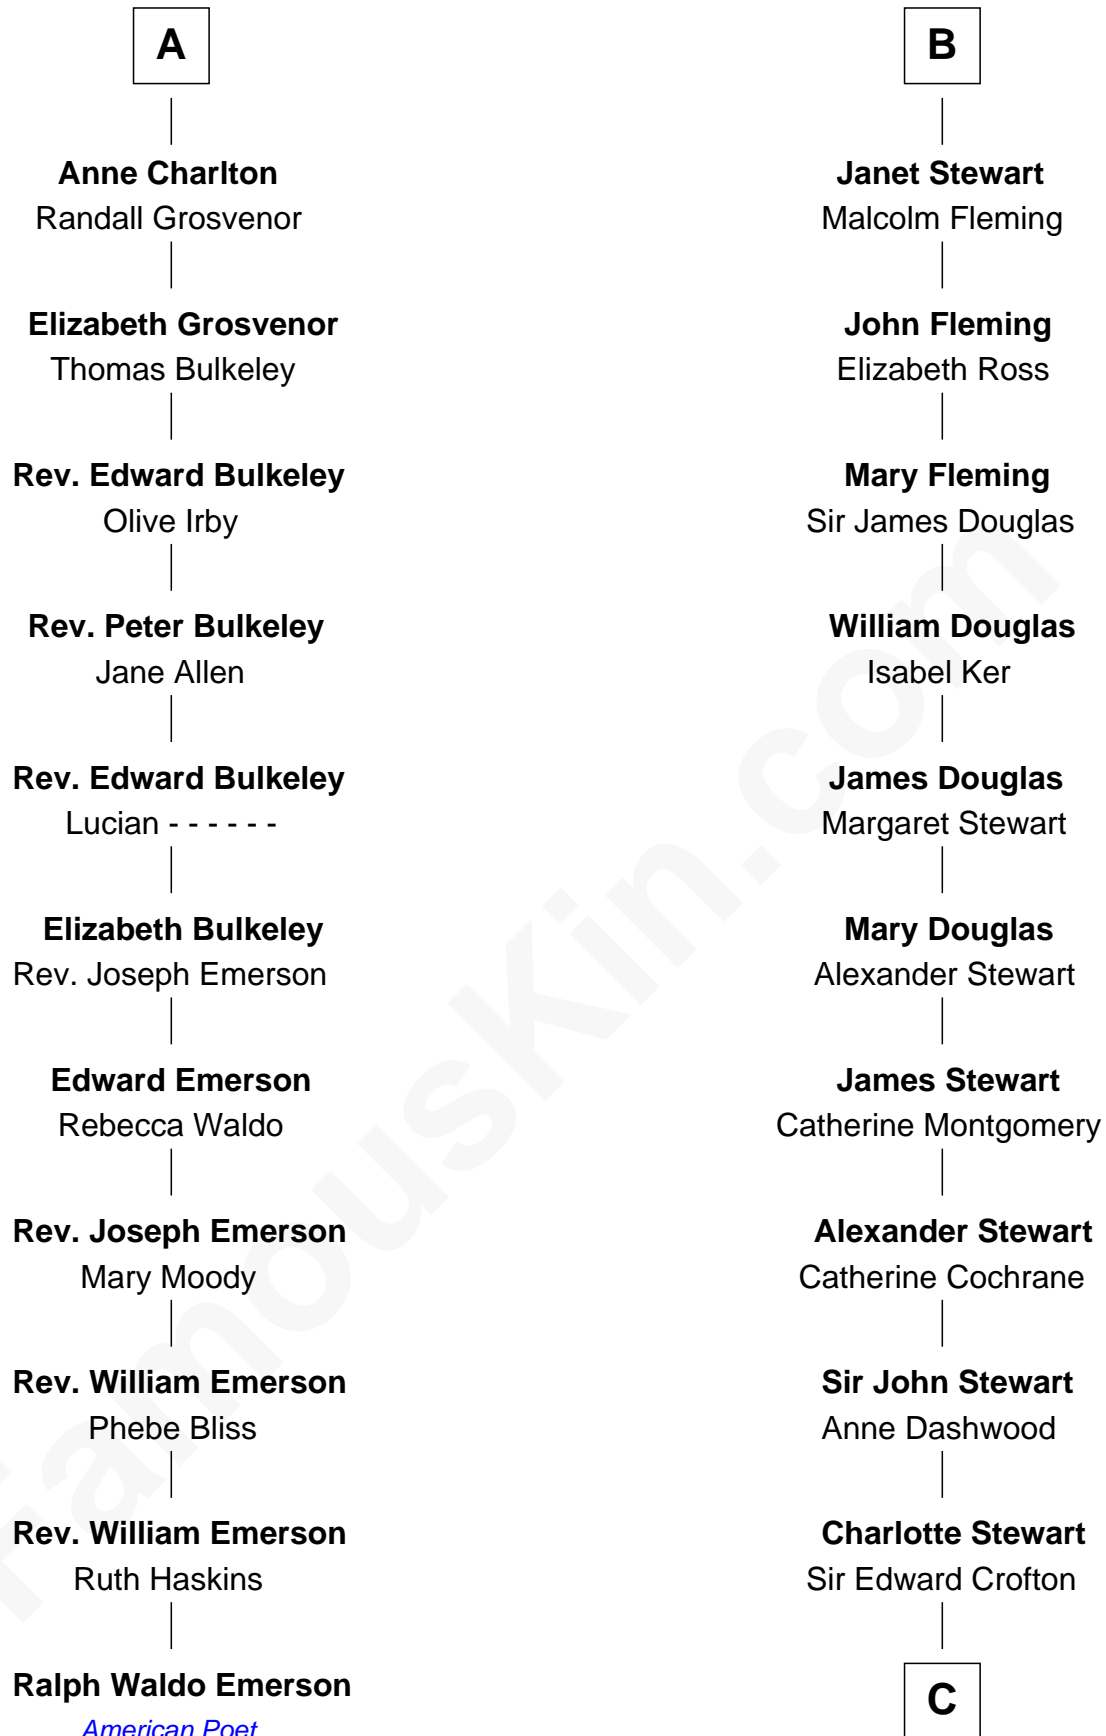

FamousKin.com

Relationship Chart of

Ralph Waldo Emerson

American Poet

17th cousin 4 times removed of

Guy Ritchie

British Filmmaker

Sir Alan la Zouche

Eleanor de Segrave

C

Frederica Crofton

Hubert McLaughlin

Vivian Guy Ouseley McLaughlin

Edith Jane Martineau

Doris Margaretta McLaughlin

Stuart John Ritchie