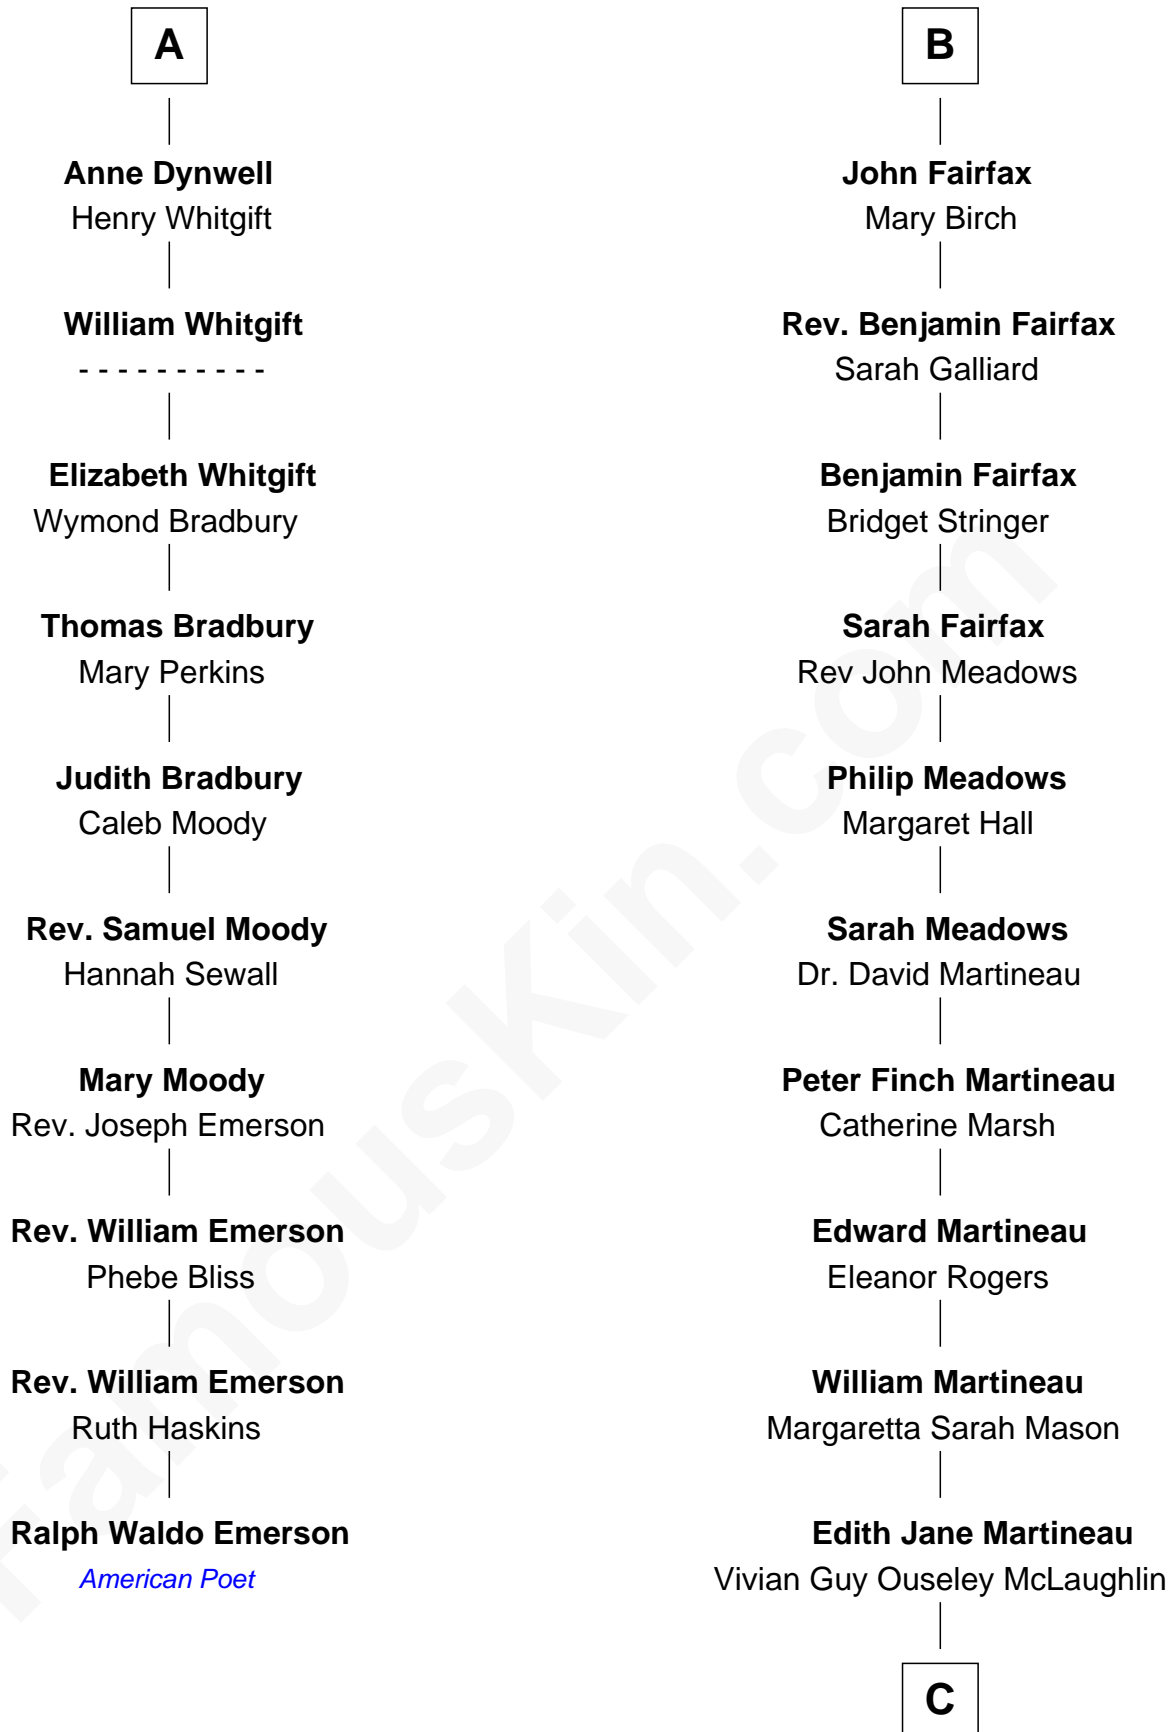

## Relationship Chart of Ralph Waldo Emerson

*American Poet*

16th cousin 3 times removed of

**Guy Ritchie**

*British Filmmaker*

**Sir Henry de Percy**

Idoine de Clifford

C

**Doris Margaretta McLaughlin**

Stuart John Ritchie

**John Vivian Ritchie**

Amber Mary Parkinson

**Guy Ritchie**

*British Filmmaker*

FamousKin.com