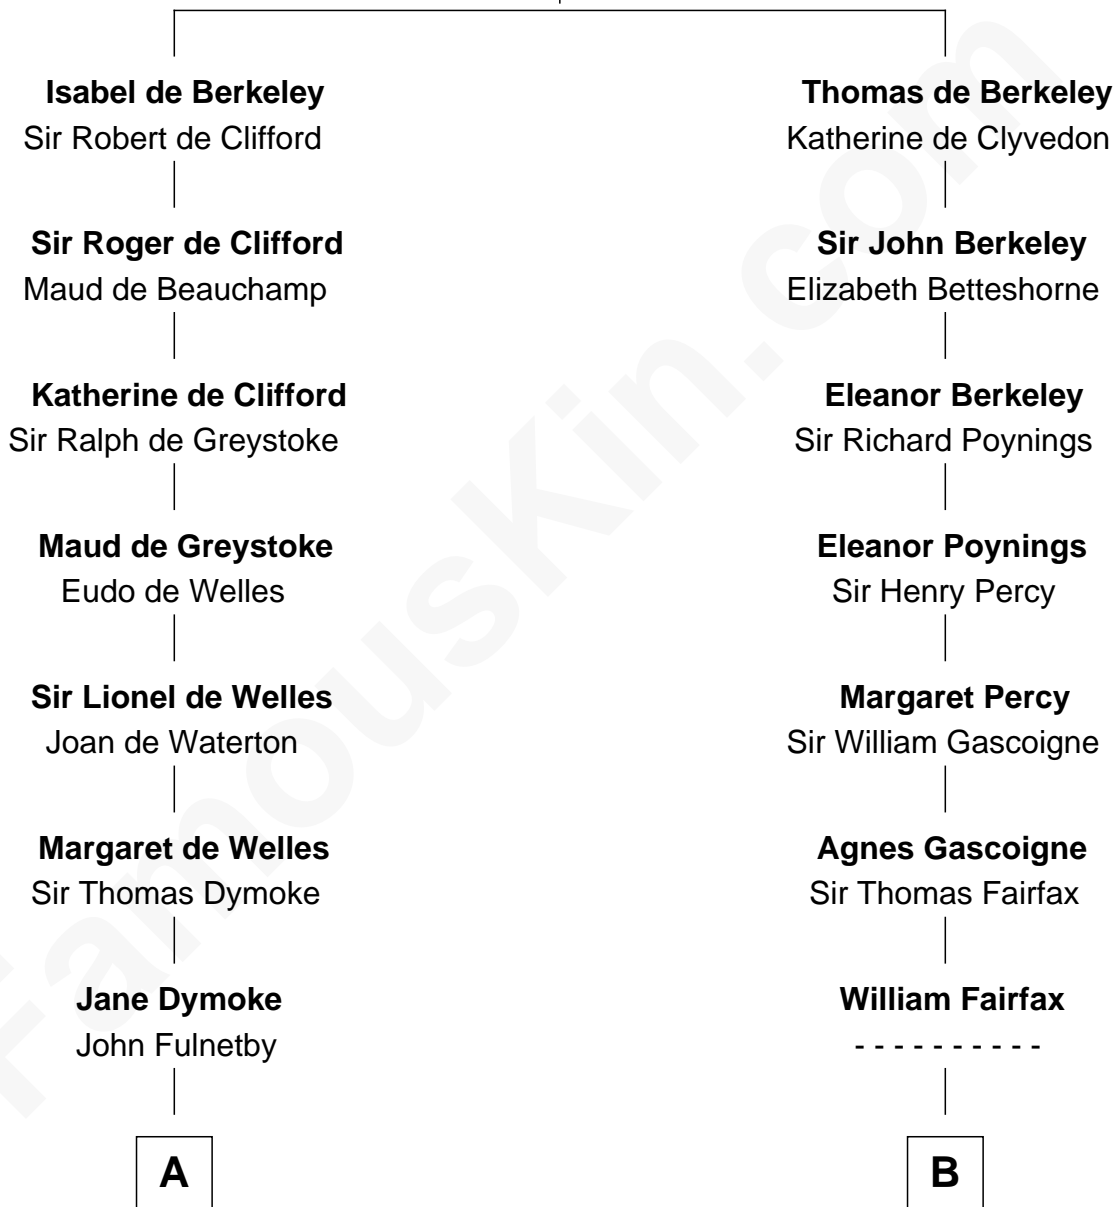

FamousKin.com

Relationship Chart of

Ralph Waldo Emerson

American Poet

17th cousin 2 times removed of

Guy Ritchie

British Filmmaker

Sir Maurice de Berkeley

Eve la Zouche

C

Doris Margaretta McLaughlin

Stuart John Ritchie

John Vivian Ritchie

Amber Mary Parkinson

Guy Ritchie

British Filmmaker