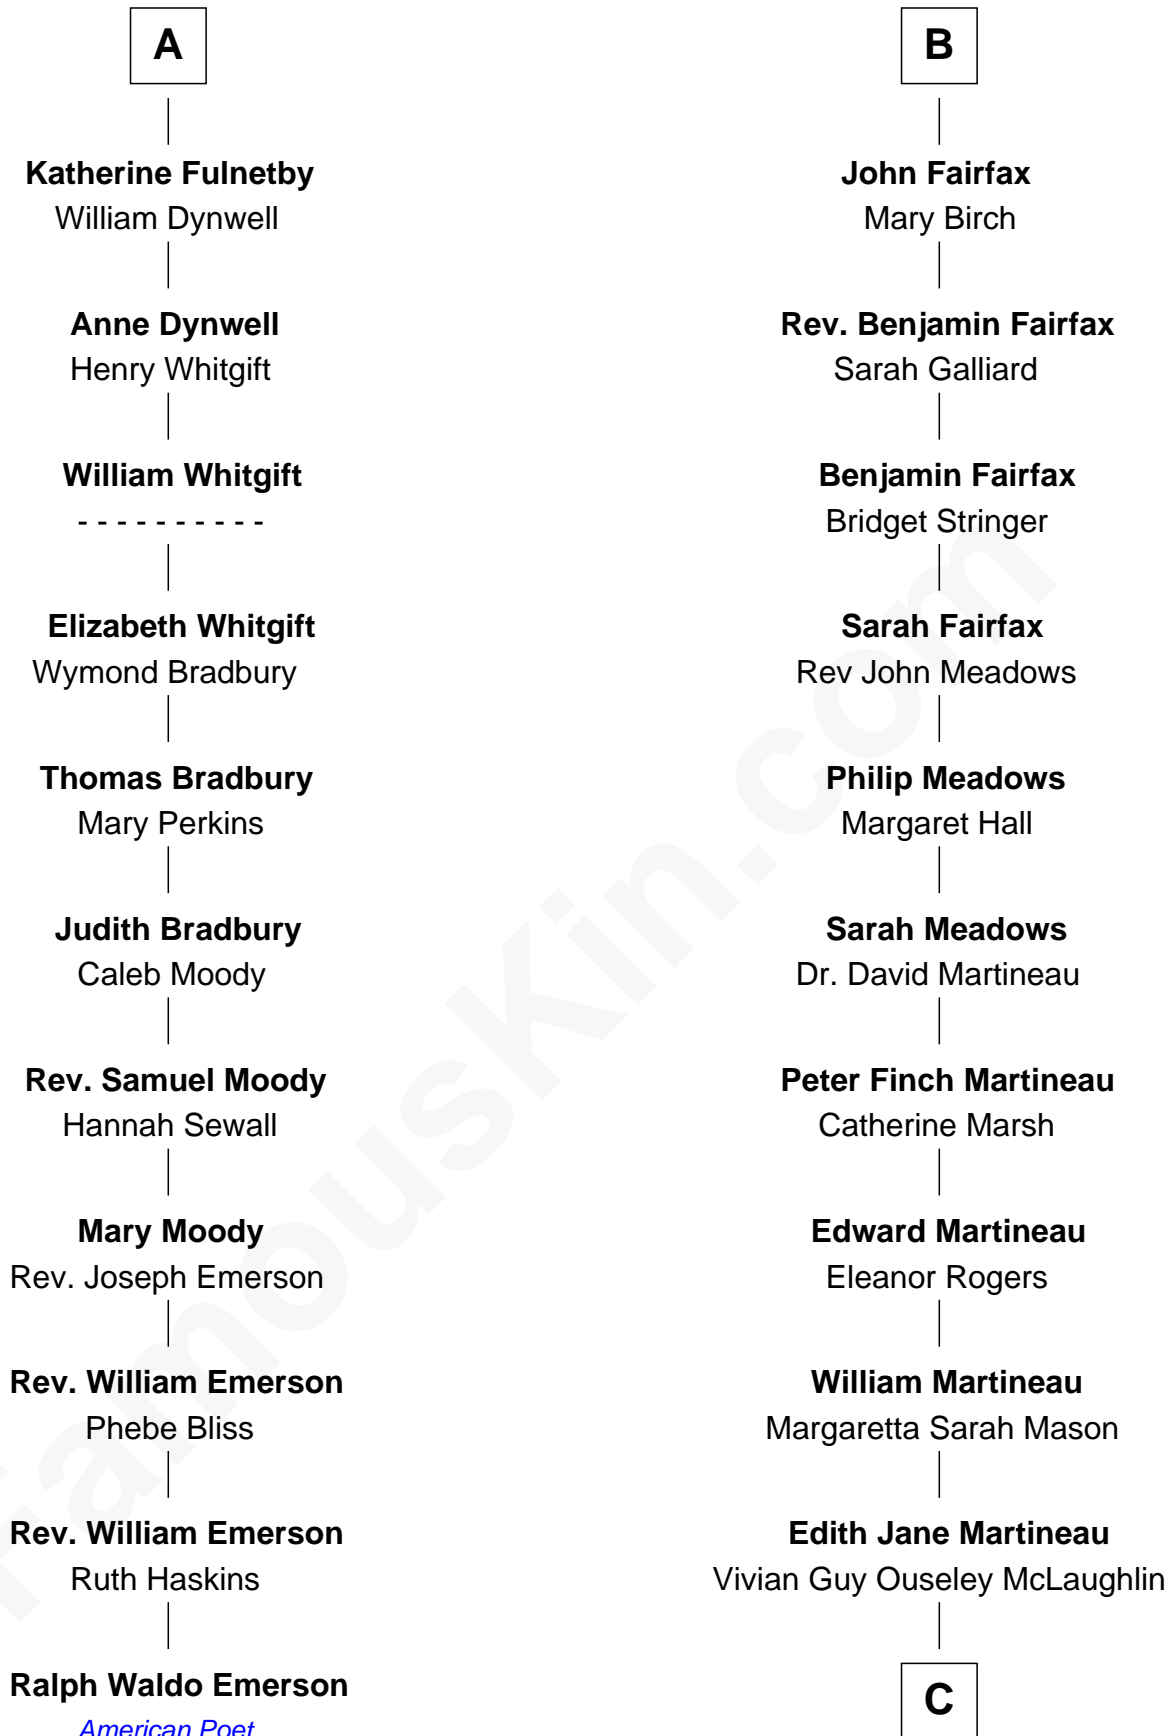

FamousKin.com

Relationship Chart of

Ralph Waldo Emerson

American Poet

17th cousin 2 times removed of

Guy Ritchie

British Filmmaker

Sir Maurice de Berkeley

Eve la Zouche

C

Doris Margaretta McLaughlin

Stuart John Ritchie

John Vivian Ritchie

Amber Mary Parkinson

Guy Ritchie

British Filmmaker