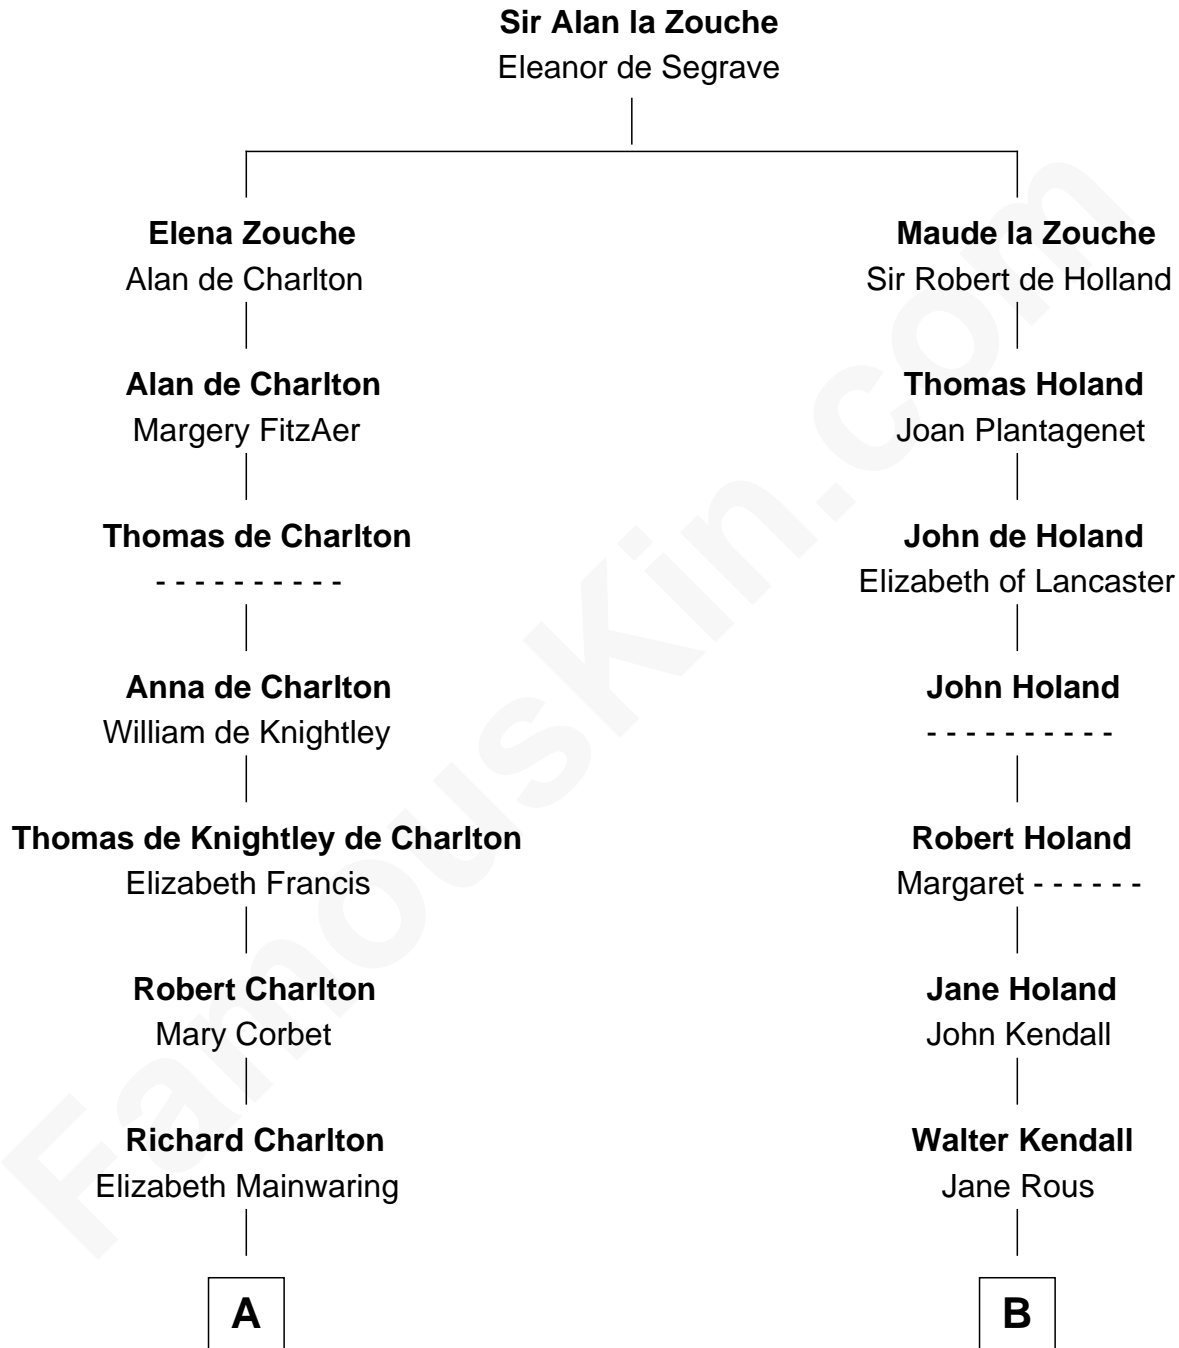

FamousKin.com

Relationship Chart of

Ralph Waldo Emerson

American Poet

17th cousin 2 times removed of

Buckminster Fuller

Author, Architect, and Inventor

C

Caroline Matilda Wolcott
Martin Andrews

Caroline Wolcott Andrews
Richard Buckminster Fuller

Buckminster Fuller
Author, Architect, and Inventor

FamousKin.com