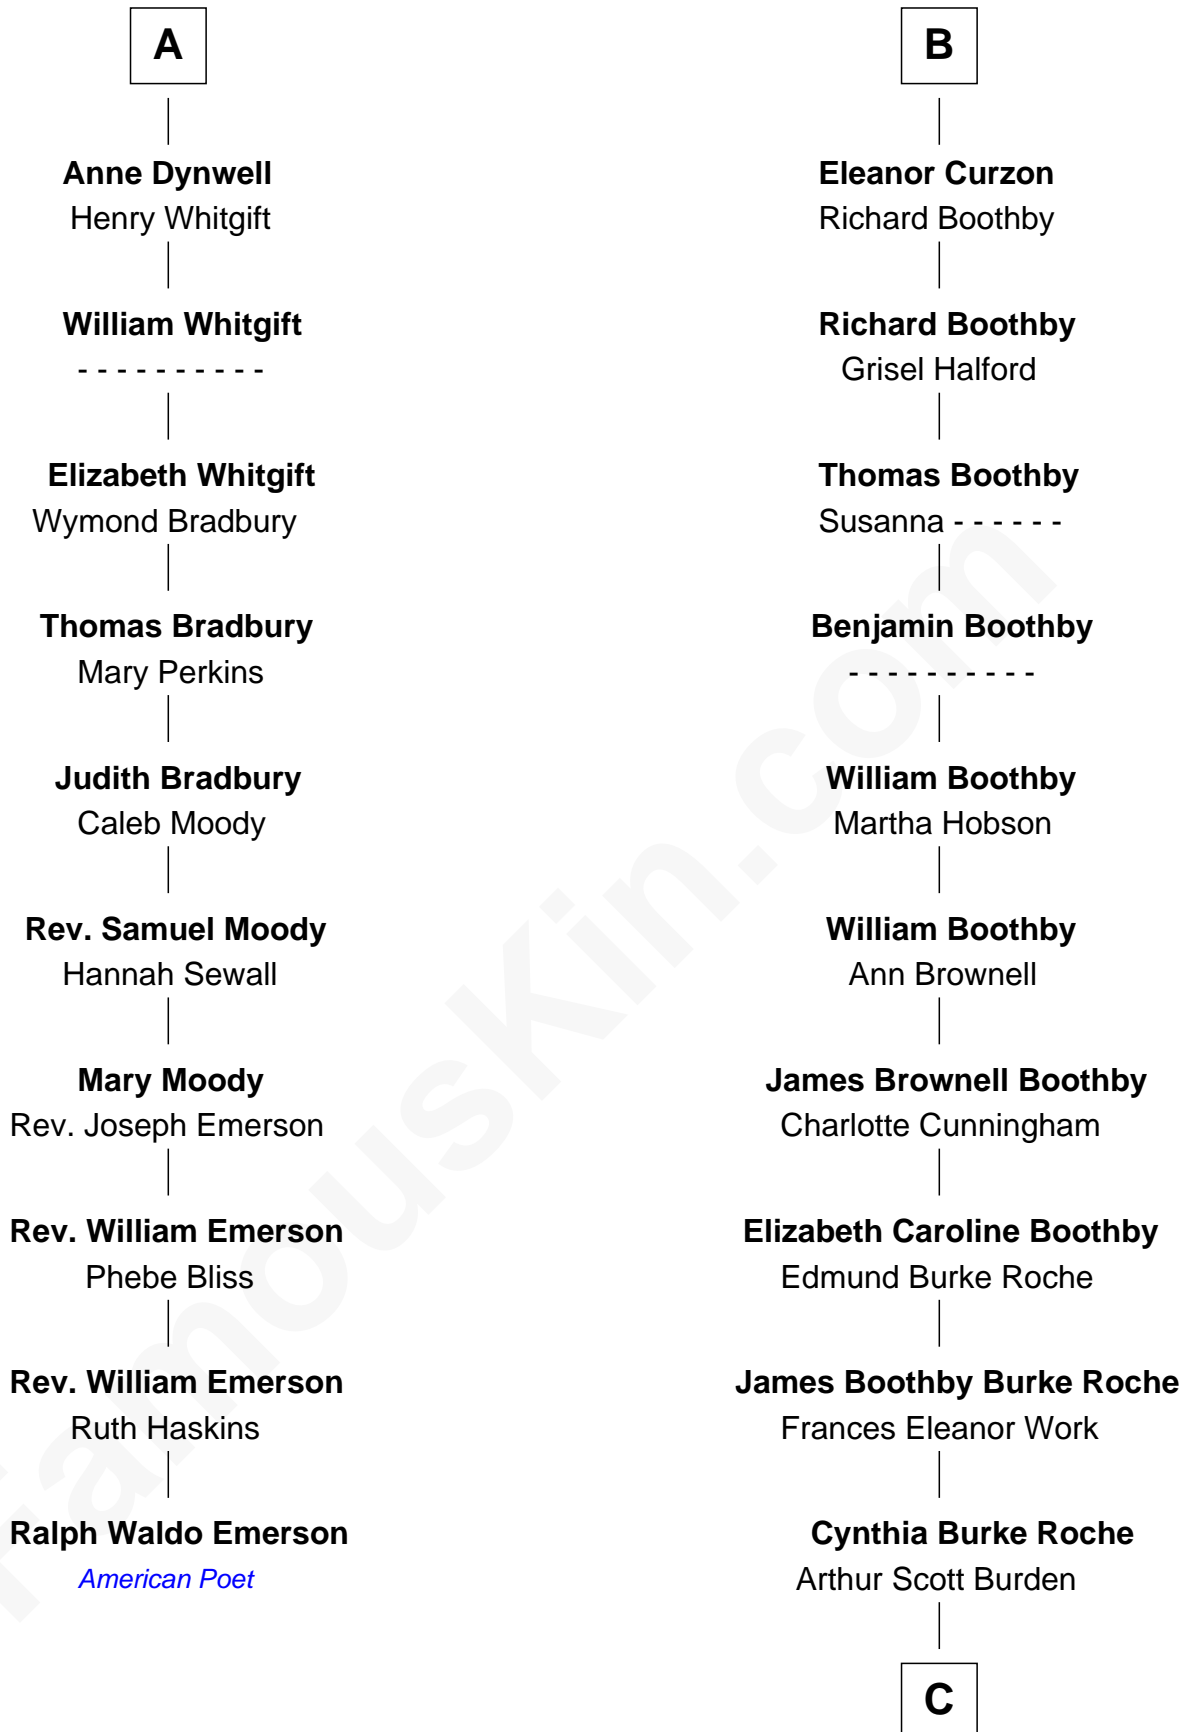

FamousKin.com

Relationship Chart of Ralph Waldo Emerson

American Poet

16th cousin 3 times removed of

Oliver Platt

Movie Actor

Sir Thomas de Beauchamp

Katherine de Mortimer