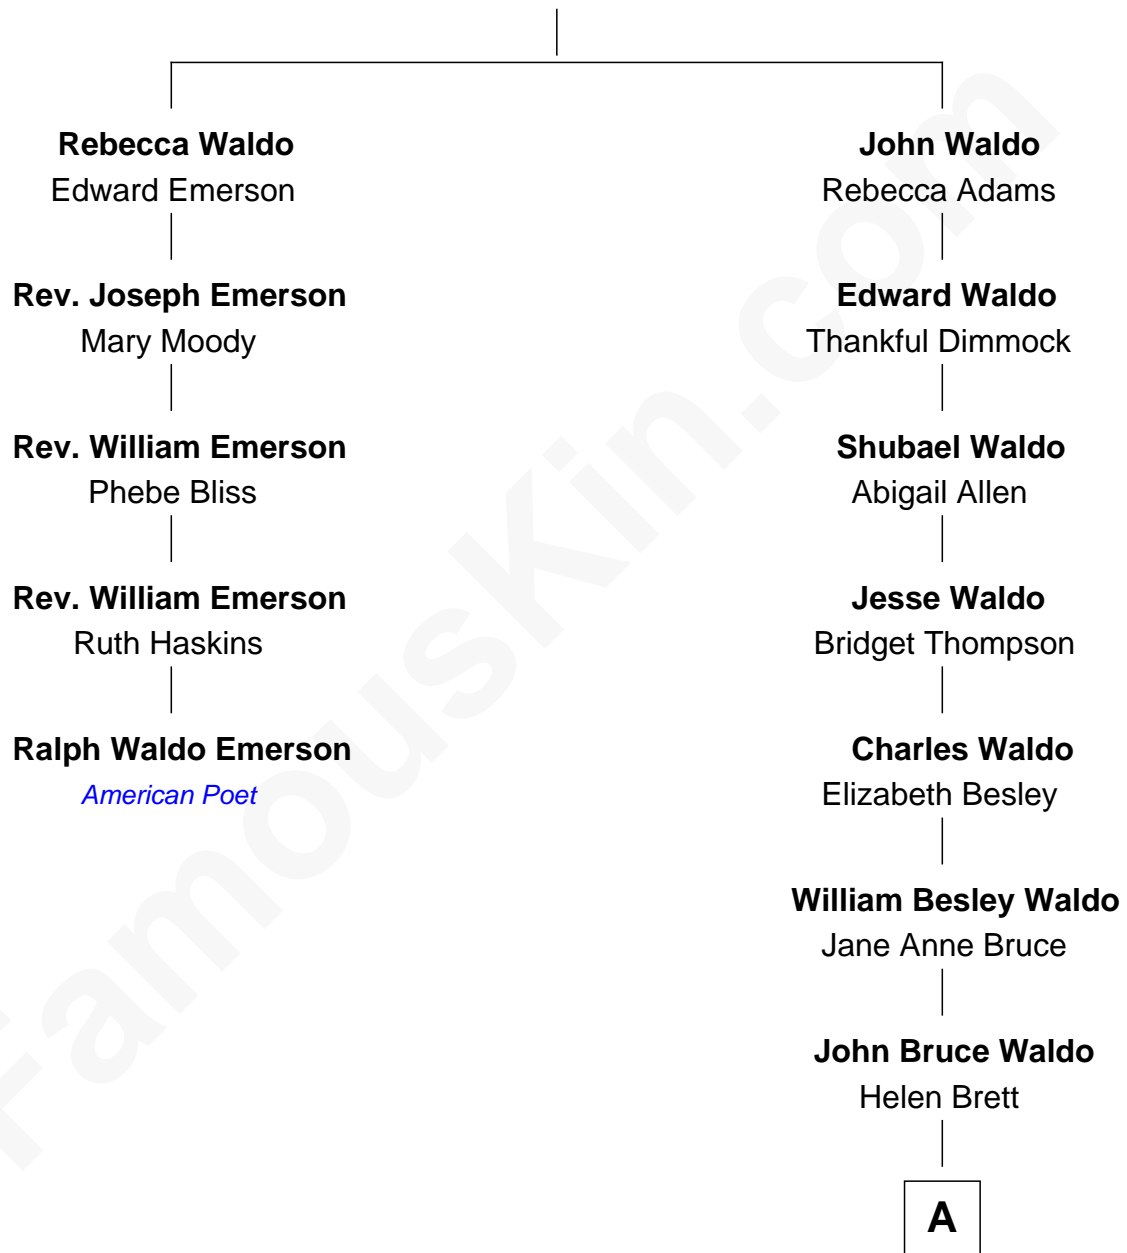

FamousKin.com

Relationship Chart of

Ralph Waldo Emerson

American Poet

4th cousin 5 times removed of

Lee Remick

Movie Actress

Cornelius Waldo

Hannah Cogswell

A

Lewis Howell Waldo
Eliza Gertrude Duffield

Margaret Gertrude Waldo
Frank Edwin Remick

Lee Remick
Movie Actress

FamousKin.com