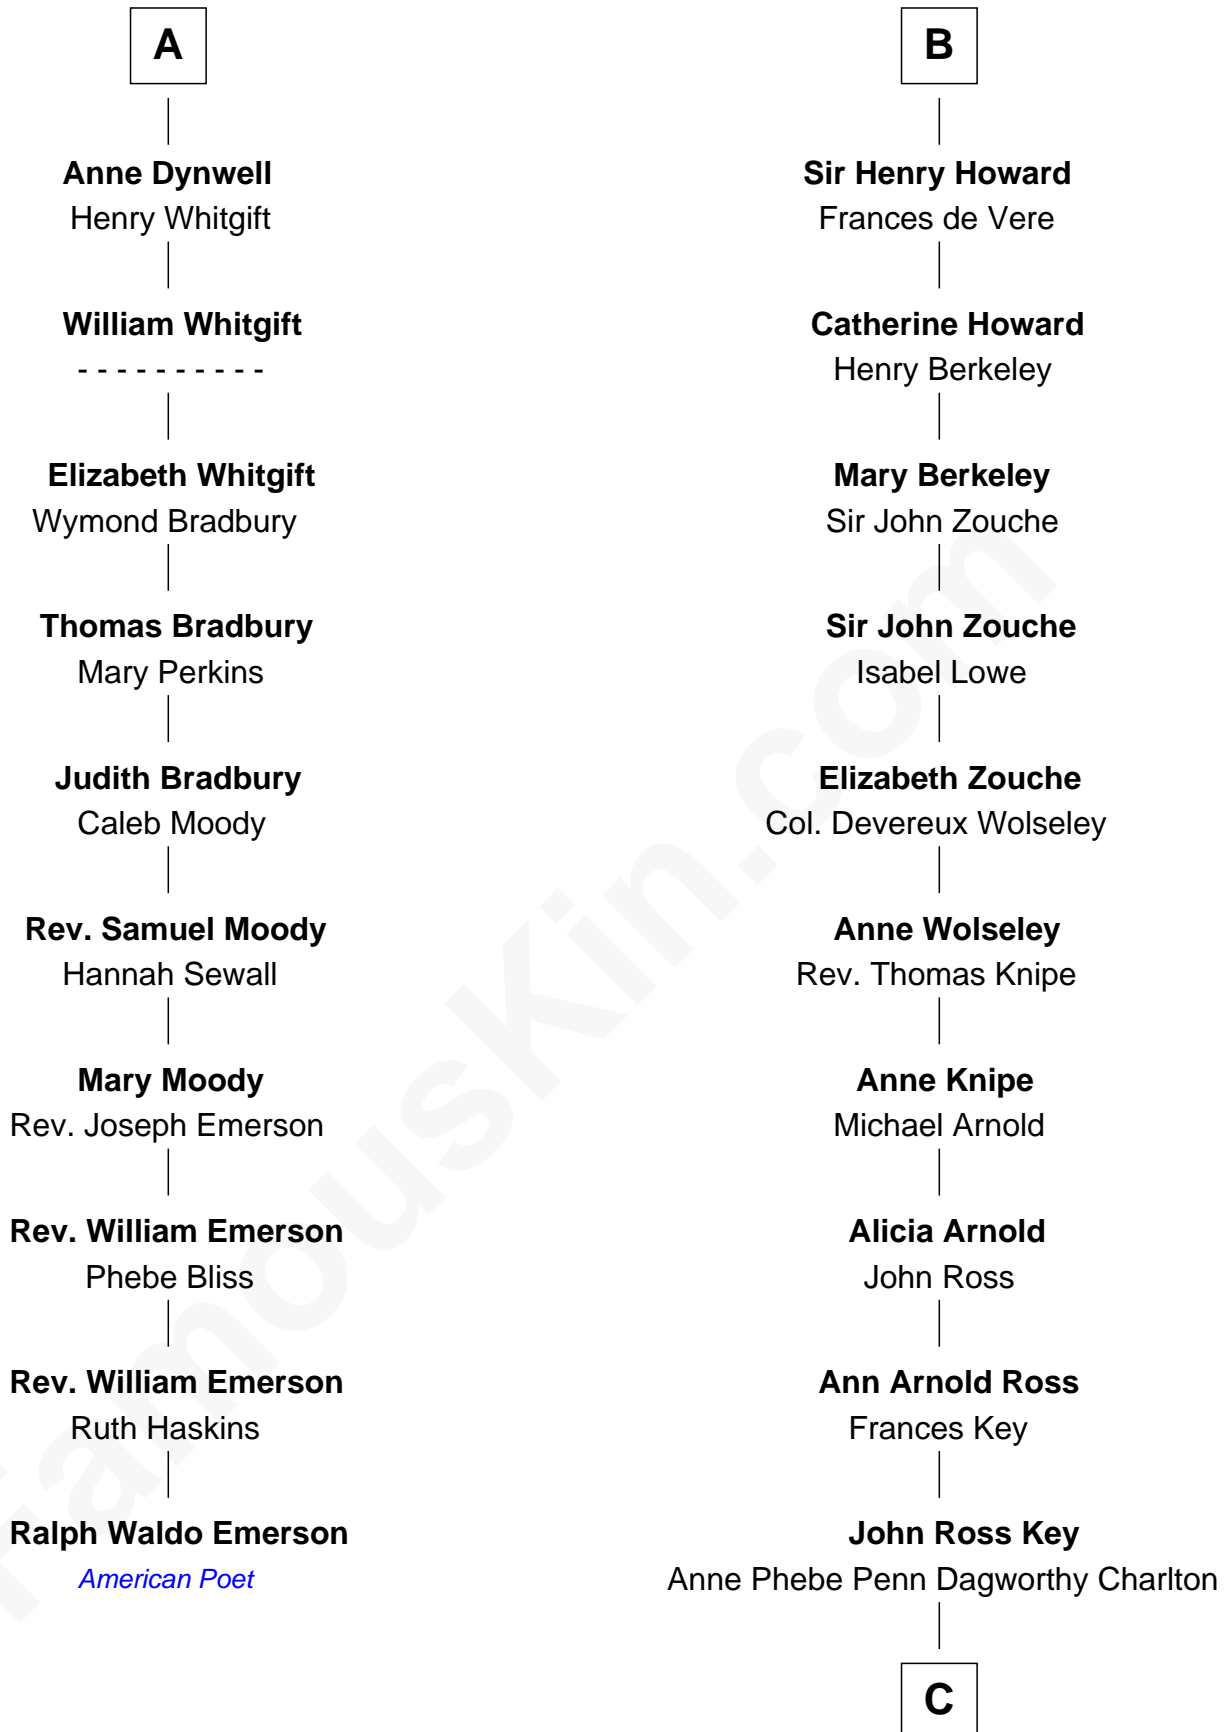

FamousKin.com
Relationship Chart of
Ralph Waldo Emerson
American Poet

16th cousin 4 times removed of

Thomas Hunt Morgan
Nobel Prize Winner in Physiology or Medicine

C

Francis Scott Key

Mary Tayloe Lloyd

Elizabeth Phoebe Key

Charles Howard

Ellen Key Howard

Charlton Hunt Morgan

Thomas Hunt Morgan

Nobel Prize Winner

FamousKin.com