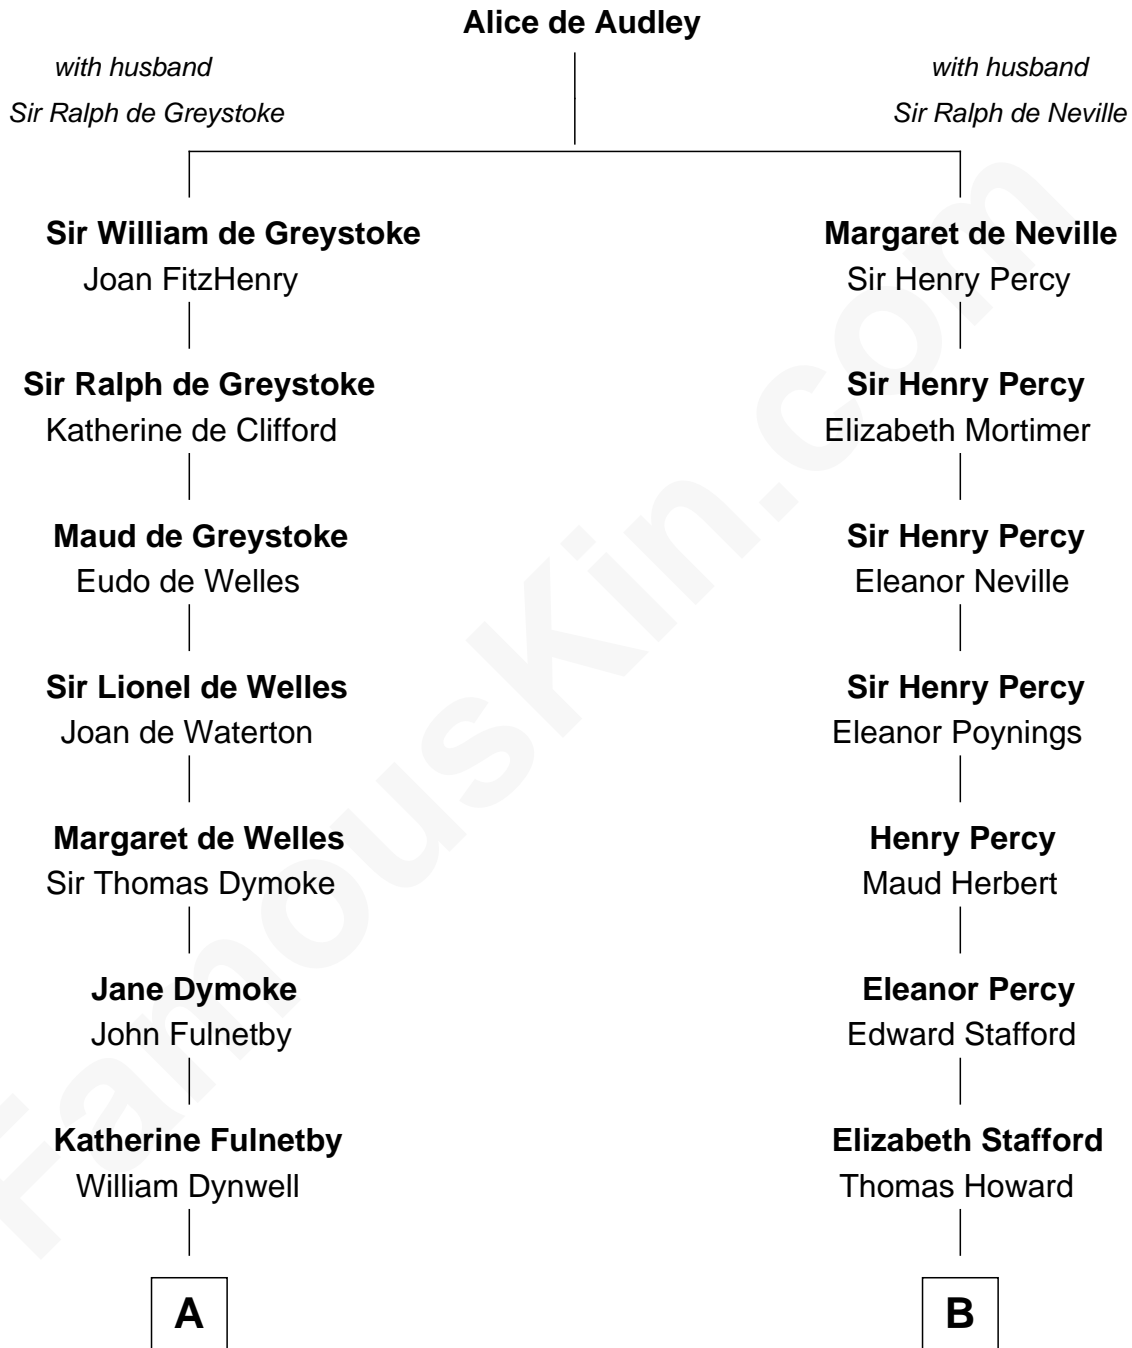

FamousKin.com
Relationship Chart of
Ralph Waldo Emerson
American Poet

16th cousin 4 times removed of

Thomas Hunt Morgan
Nobel Prize Winner in Physiology or Medicine

C

Francis Scott Key

Mary Tayloe Lloyd

Elizabeth Phoebe Key

Charles Howard

Ellen Key Howard

Charlton Hunt Morgan

Thomas Hunt Morgan

Nobel Prize Winner

FamousKin.com