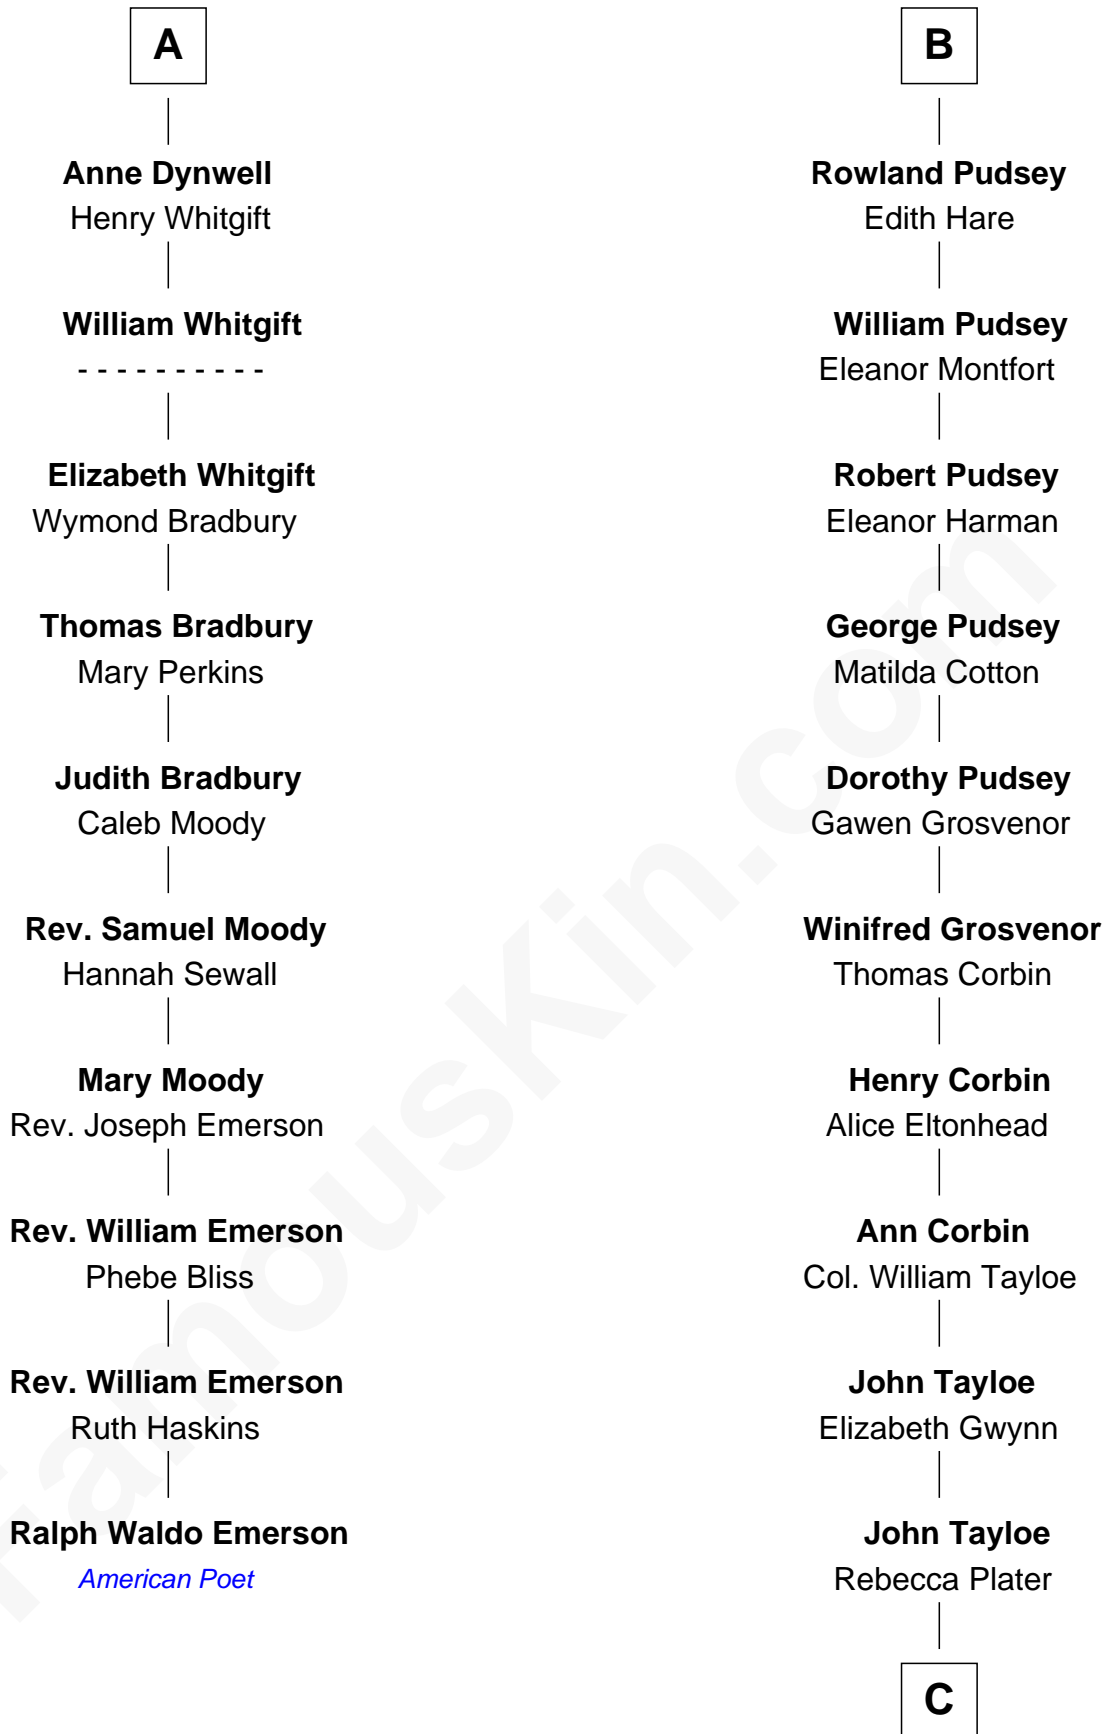

**FamousKin.com**  
**Relationship Chart of**  
**Ralph Waldo Emerson**  
*American Poet*

16th cousin 5 times removed of

**Thomas Hunt Morgan**  
*Nobel Prize Winner in Physiology or Medicine*

**C**

**Elizabeth Tayloe**  
Col. Edward Lloyd

**Mary Tayloe Lloyd**  
Francis Scott Key

**Elizabeth Phoebe Key**  
Charles Howard

**Ellen Key Howard**  
Charlton Hunt Morgan

**Thomas Hunt Morgan**  
*Nobel Prize Winner*

FamousKin.com