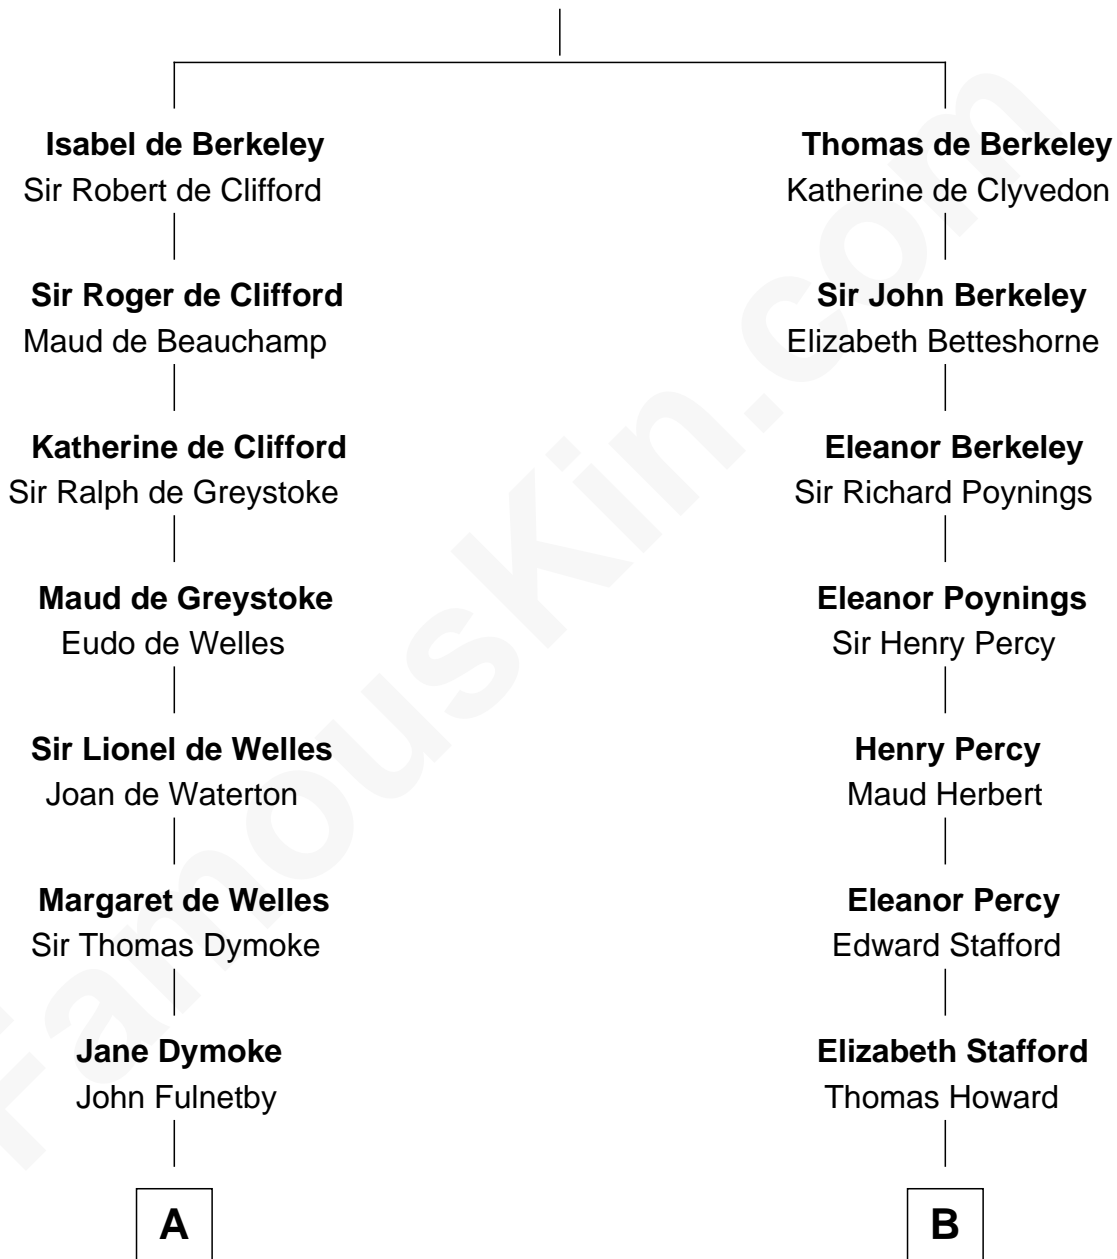

**FamousKin.com**  
**Relationship Chart of**  
**Ralph Waldo Emerson**  
*American Poet*

17th cousin 3 times removed of

**Thomas Hunt Morgan**  
*Nobel Prize Winner in Physiology or Medicine*

**Sir Maurice de Berkeley**  
 Eve la Zouche

**C**

Francis Scott Key

Mary Tayloe Lloyd

Elizabeth Phoebe Key

Charles Howard

Ellen Key Howard

Charlton Hunt Morgan

Thomas Hunt Morgan

*Nobel Prize Winner*

FamousKin.com