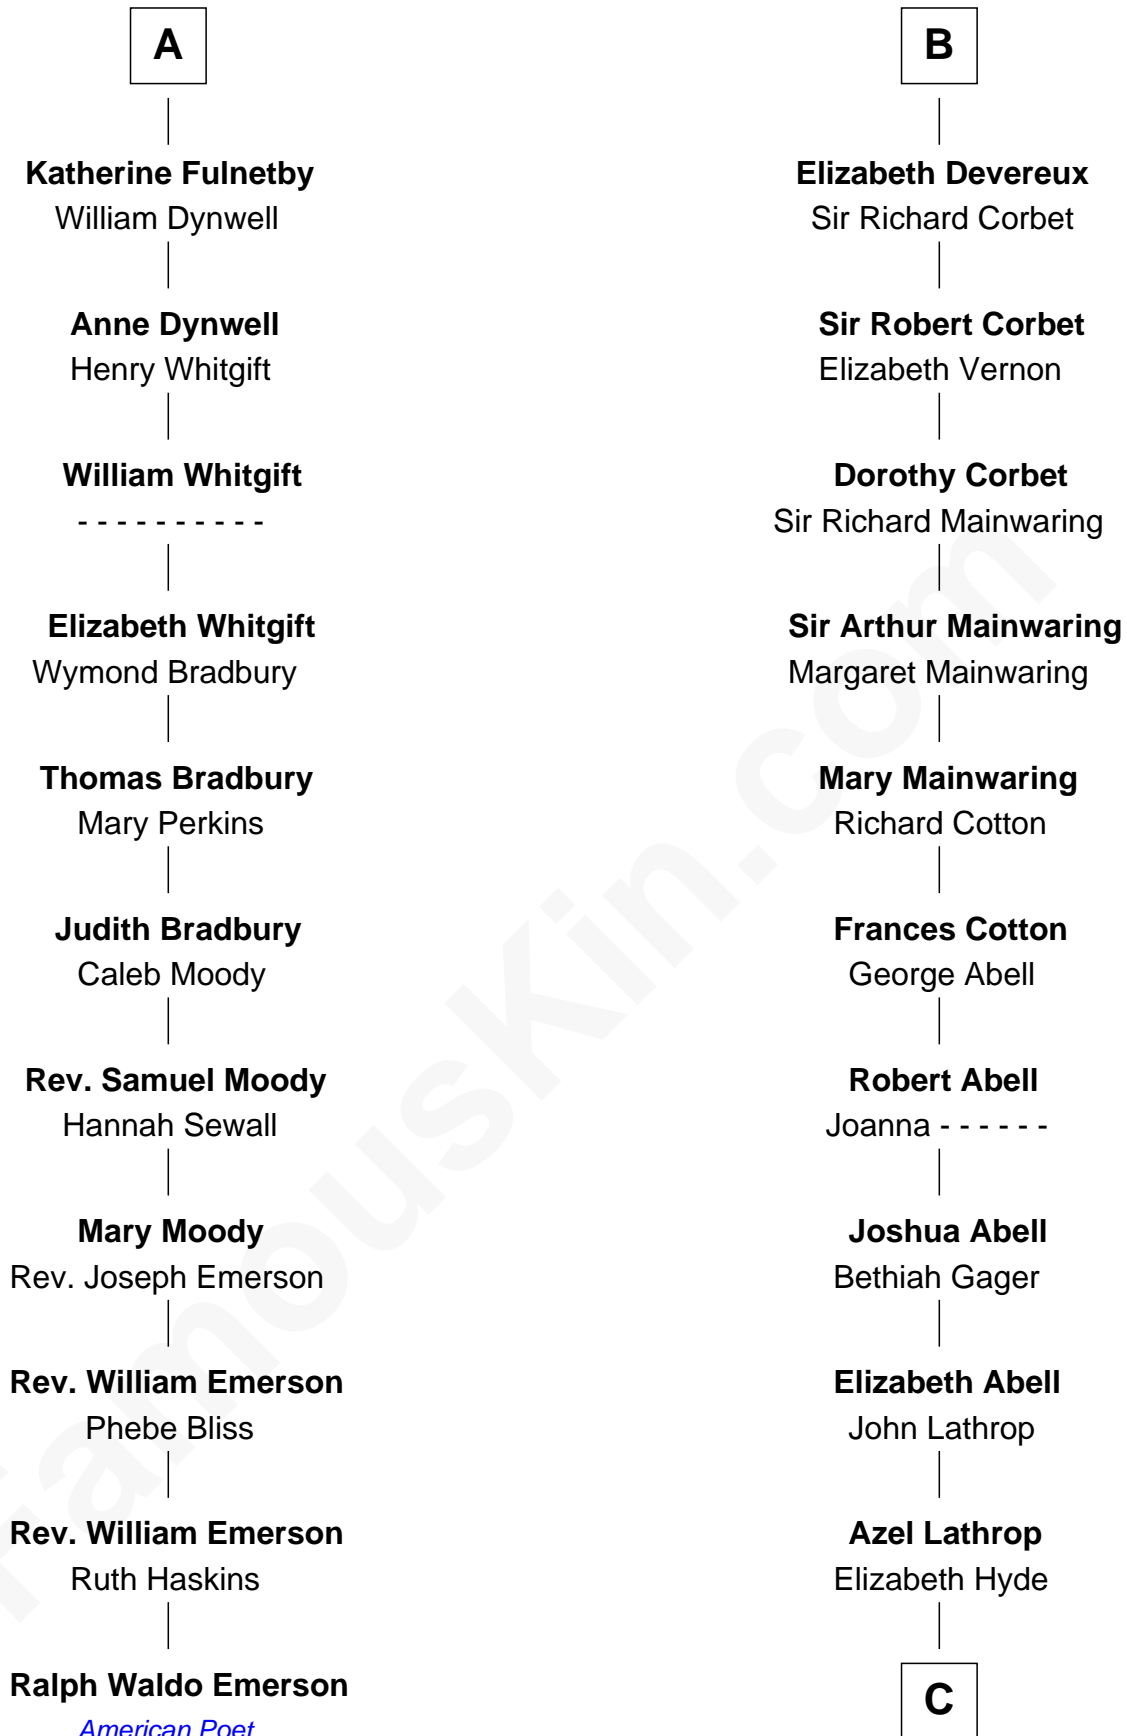

FamousKin.com

Relationship Chart of

Ralph Waldo Emerson

American Poet

17th cousin 3 times removed of

Marjorie Post

Founder of General Foods

Sir Hugh I de Audley

Iseult de Mortimer

C

Erastus Lathrop

Sarah Bailey

Caroline Cushman Lathrop

Charles Rollin Post

Charles William Post

Elle Letitia Merriweather