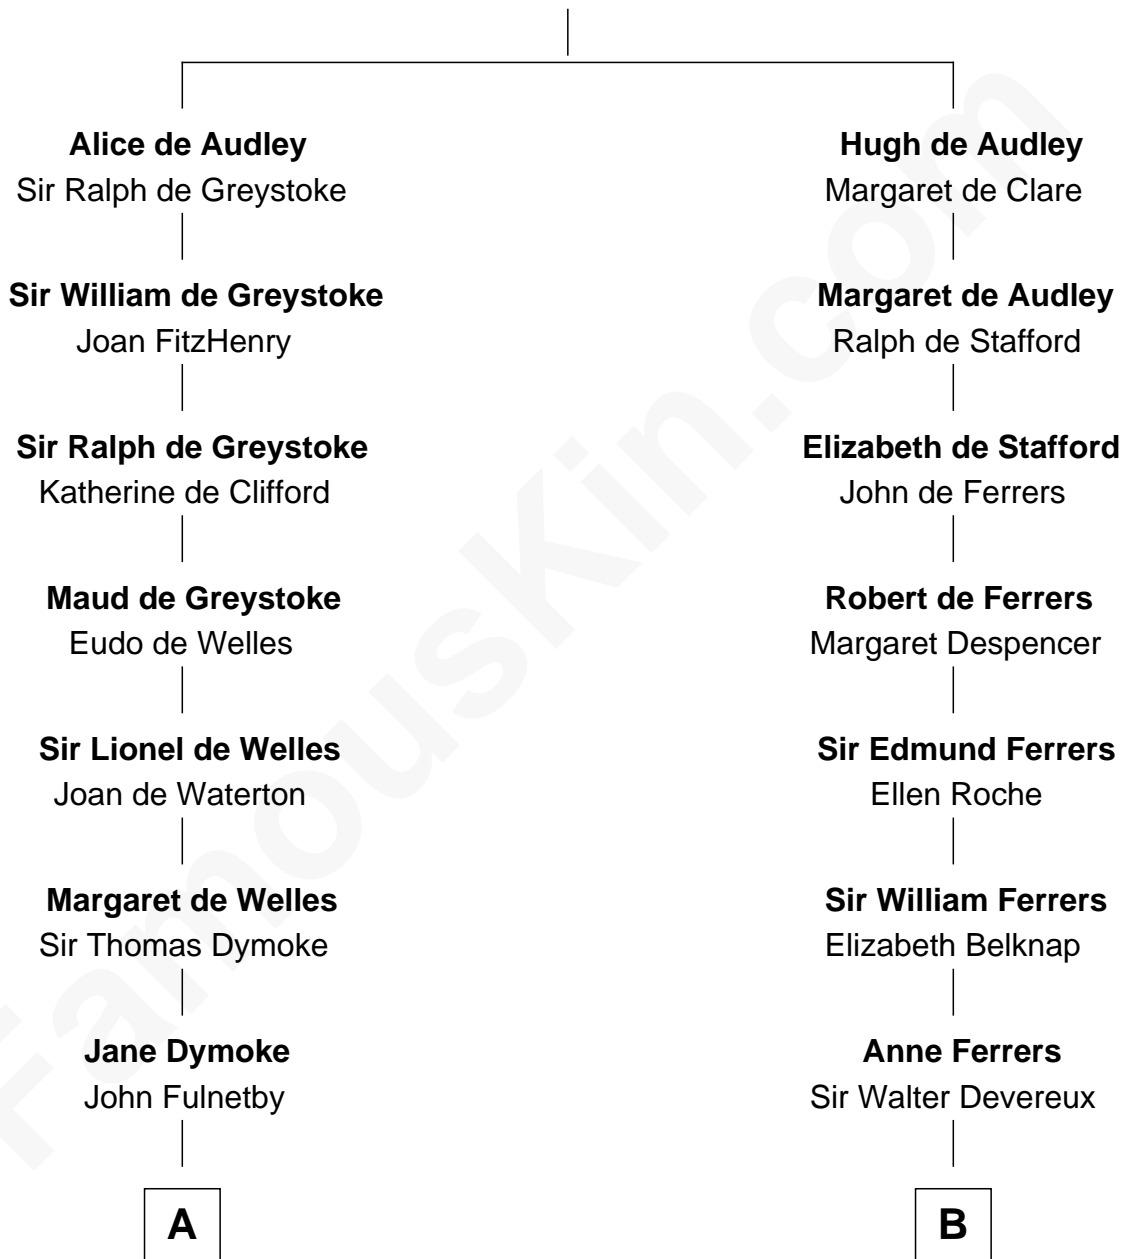

FamousKin.com

Relationship Chart of

Ralph Waldo Emerson

American Poet

17th cousin 3 times removed of

Marjorie Post

Founder of General Foods

Sir Hugh I de Audley

Iseult de Mortimer

C

Erastus Lathrop

Sarah Bailey

Caroline Cushman Lathrop

Charles Rollin Post

Charles William Post

Elle Letitia Merriweather