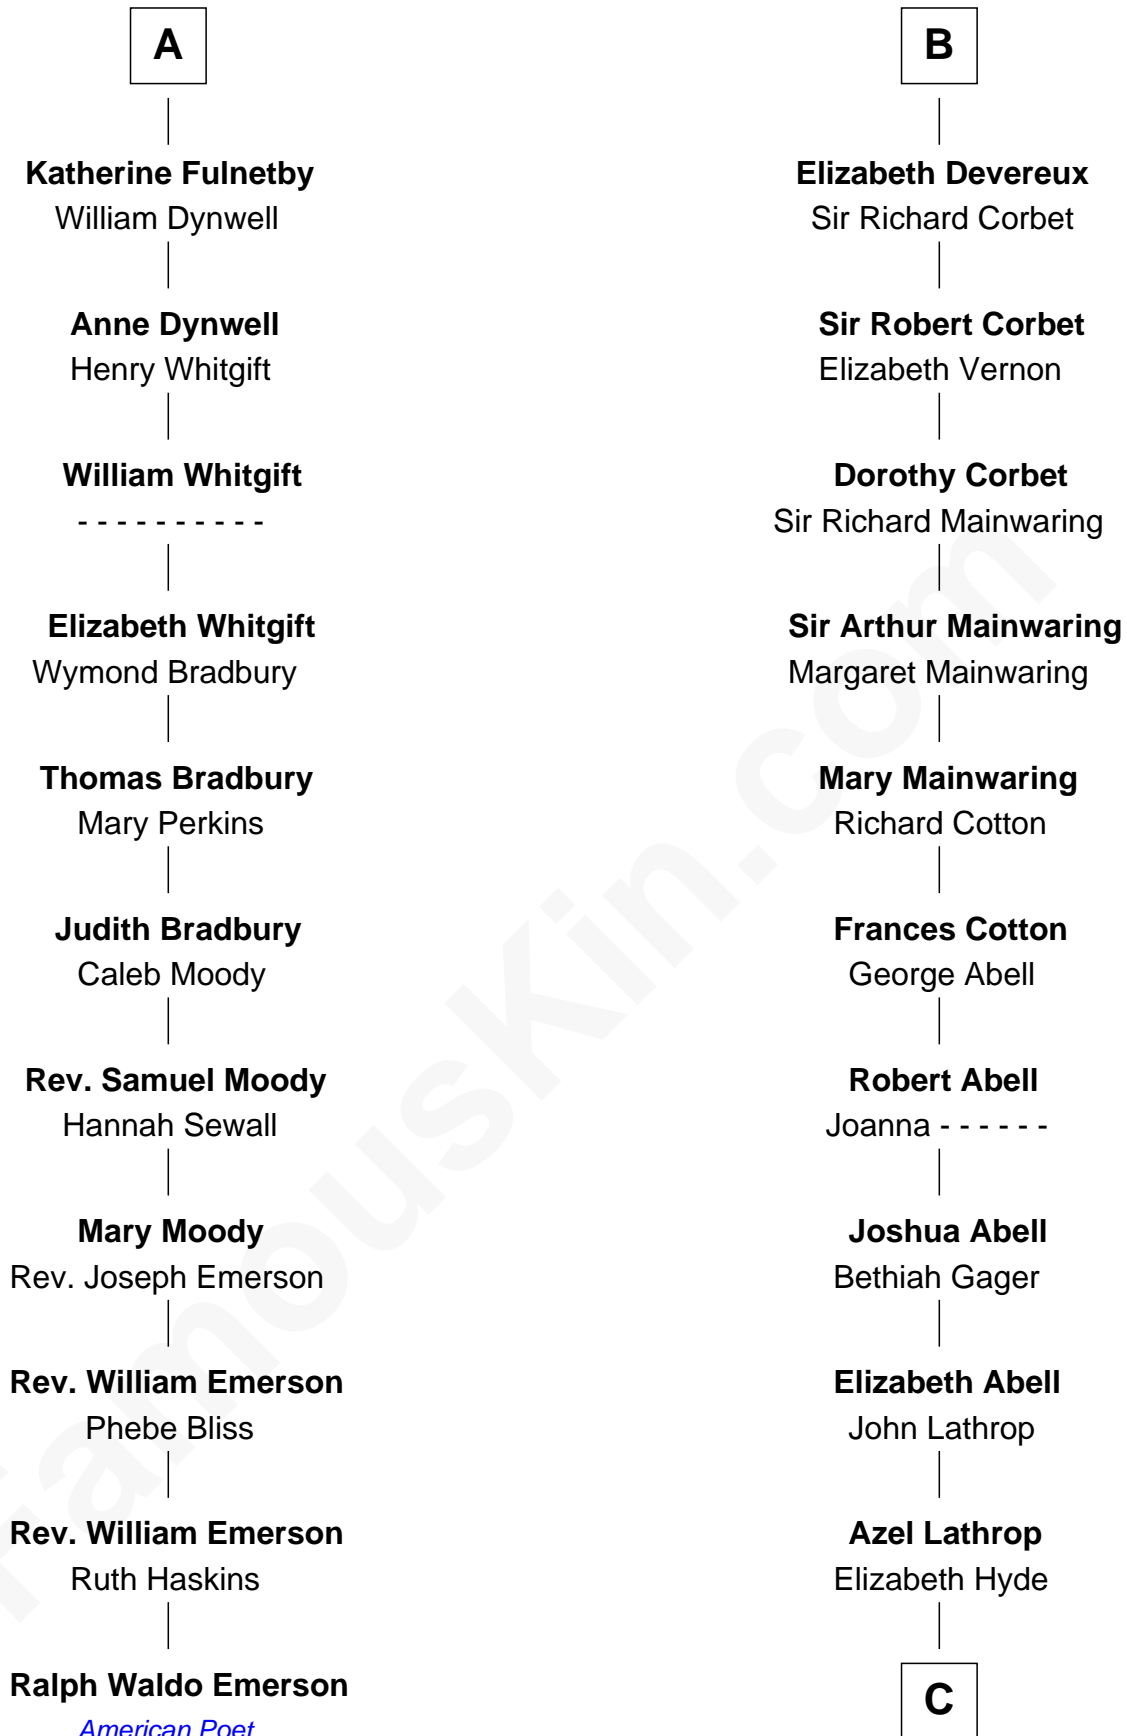

## Relationship Chart of Ralph Waldo Emerson

*American Poet*

17th cousin 2 times removed of

**C. W. Post**

*Founder of Post Cereals*

**Sir Hugh I de Audley**

Iseult de Mortimer

**C**

Erastus Lathrop

Sarah Bailey

Caroline Cushman Lathrop

Charles Rollin Post

**C. W. Post**

*Founder of Post Cereals*

FamousKin.com