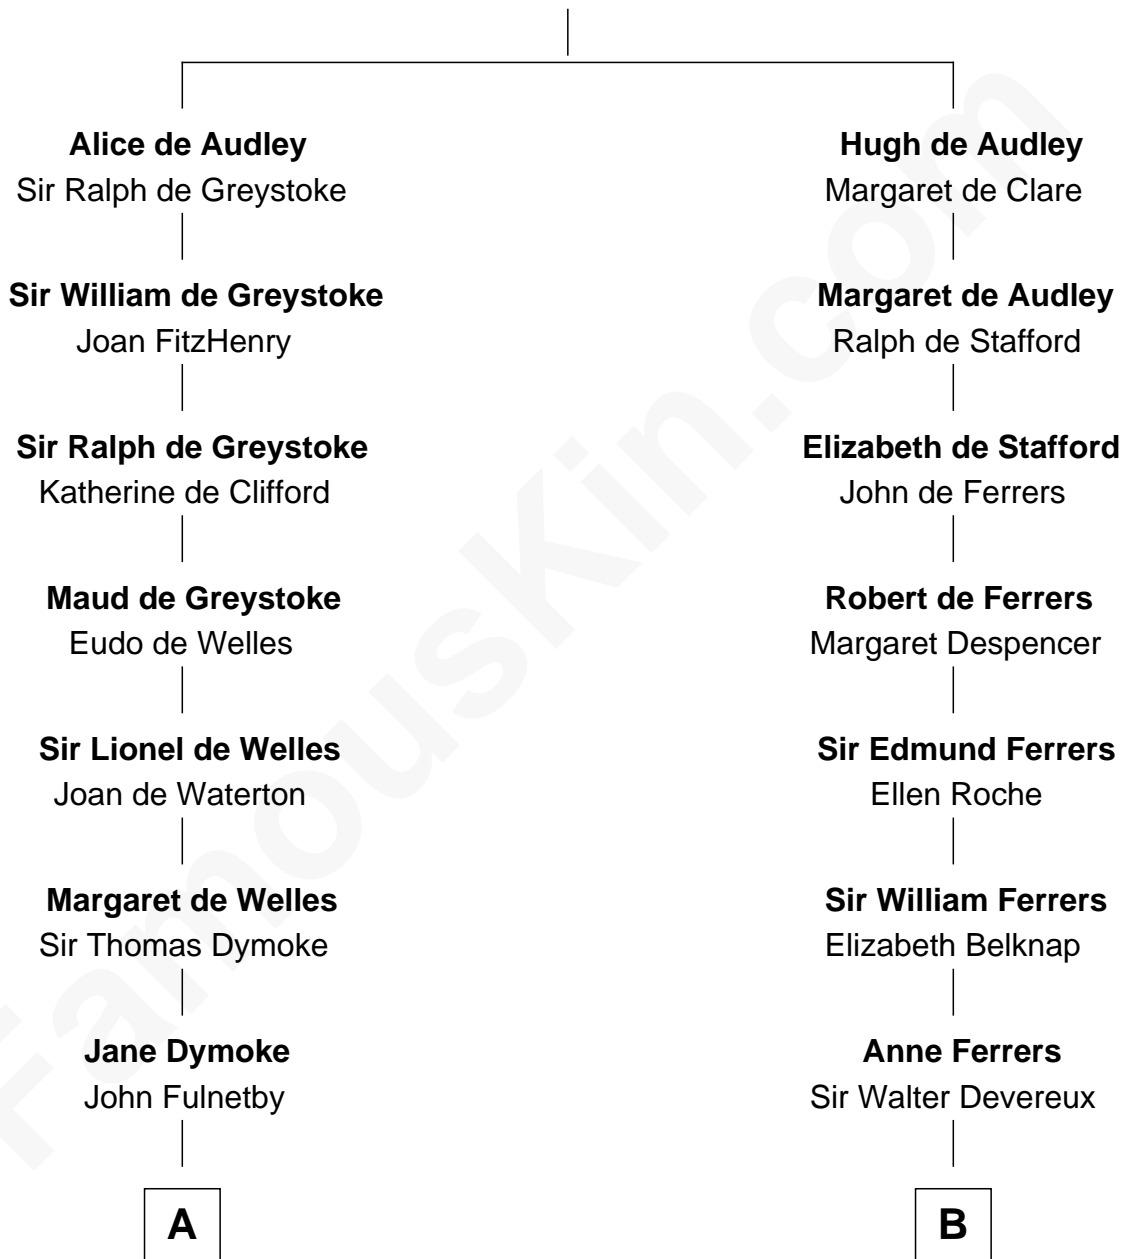

## Relationship Chart of Ralph Waldo Emerson

*American Poet*

17th cousin 2 times removed of

**C. W. Post**

*Founder of Post Cereals*

**Sir Hugh I de Audley**

Iseult de Mortimer

**C**

Erastus Lathrop

Sarah Bailey

Caroline Cushman Lathrop

Charles Rollin Post

**C. W. Post**

*Founder of Post Cereals*

FamousKin.com