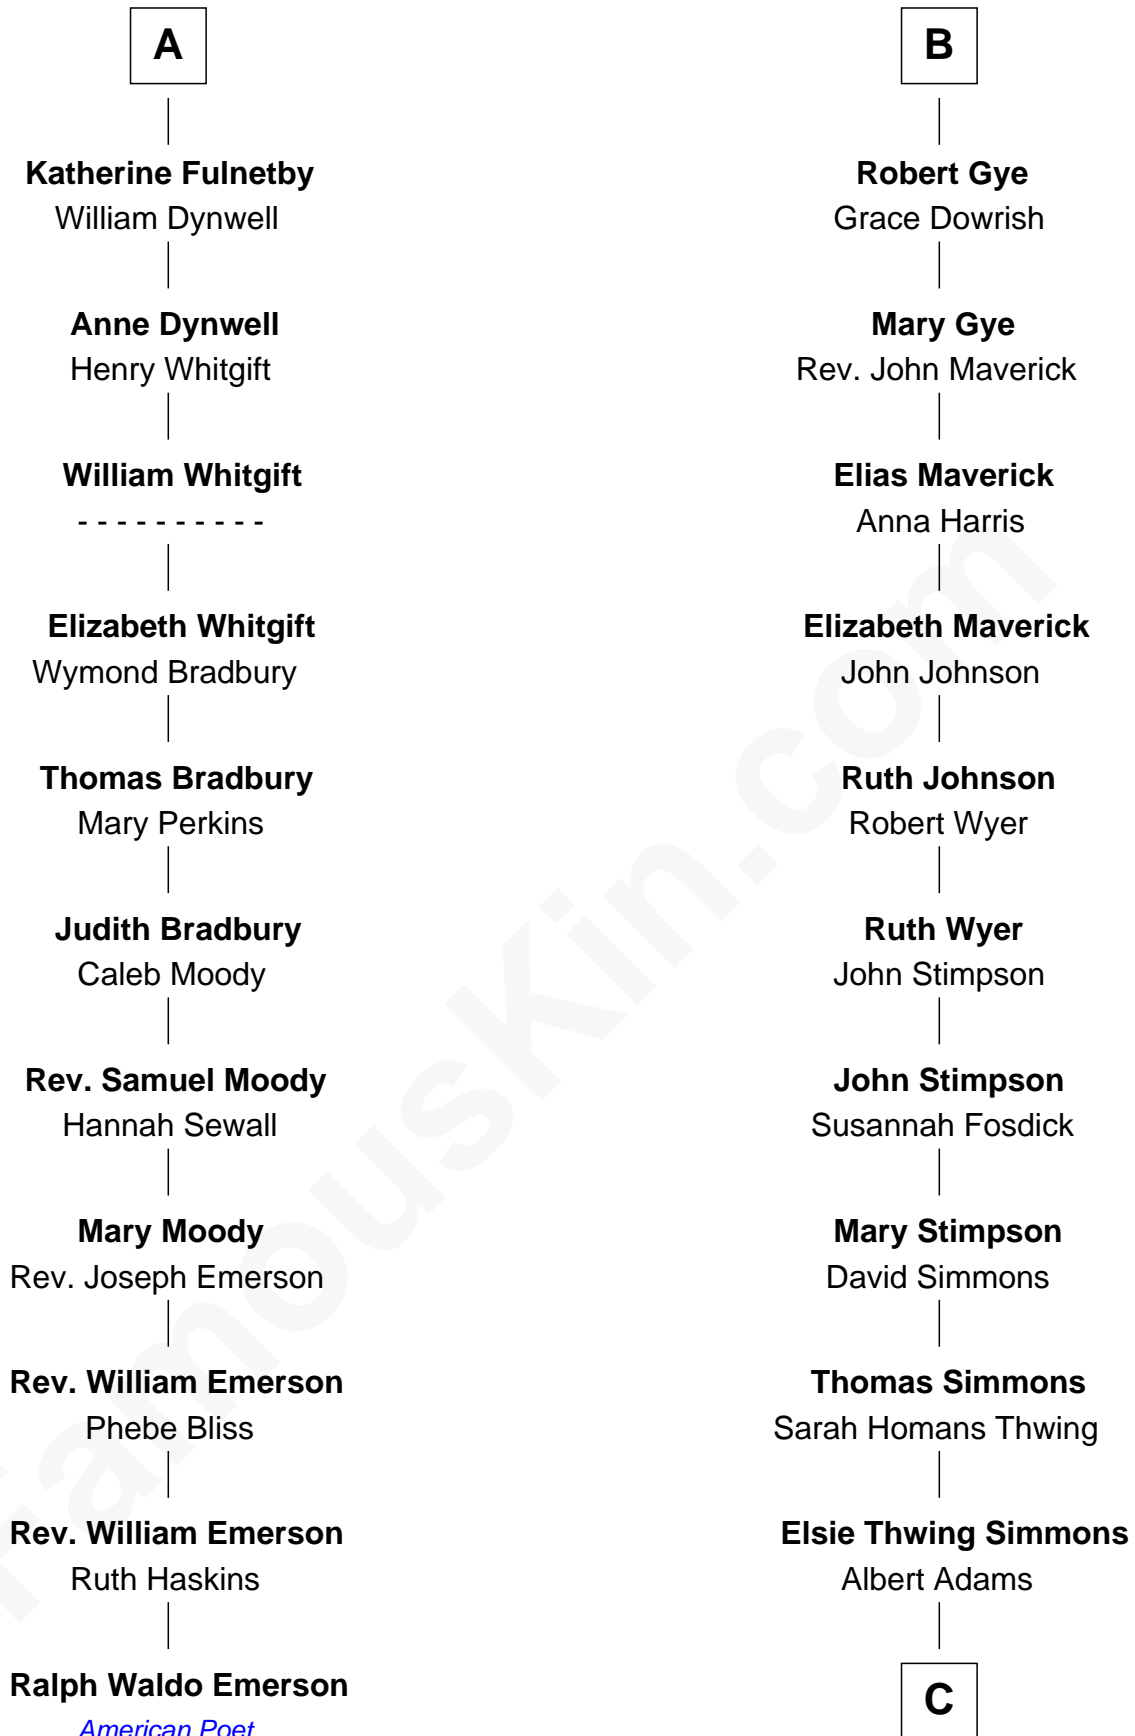

## Relationship Chart of

### Ralph Waldo Emerson

*American Poet*

17th cousin 2 times removed of

**Pete Seeger**

*American Folk Singer*

**Henry Plantagenet**

Maud de Chaworth

**C**

**Elsie Simmons Adams**

Charles Louis Seeger

**Charles Louis Seeger**

Constance de Clyver Edson

**Pete Seeger**

*American Folk Singer*

FamousKin.com