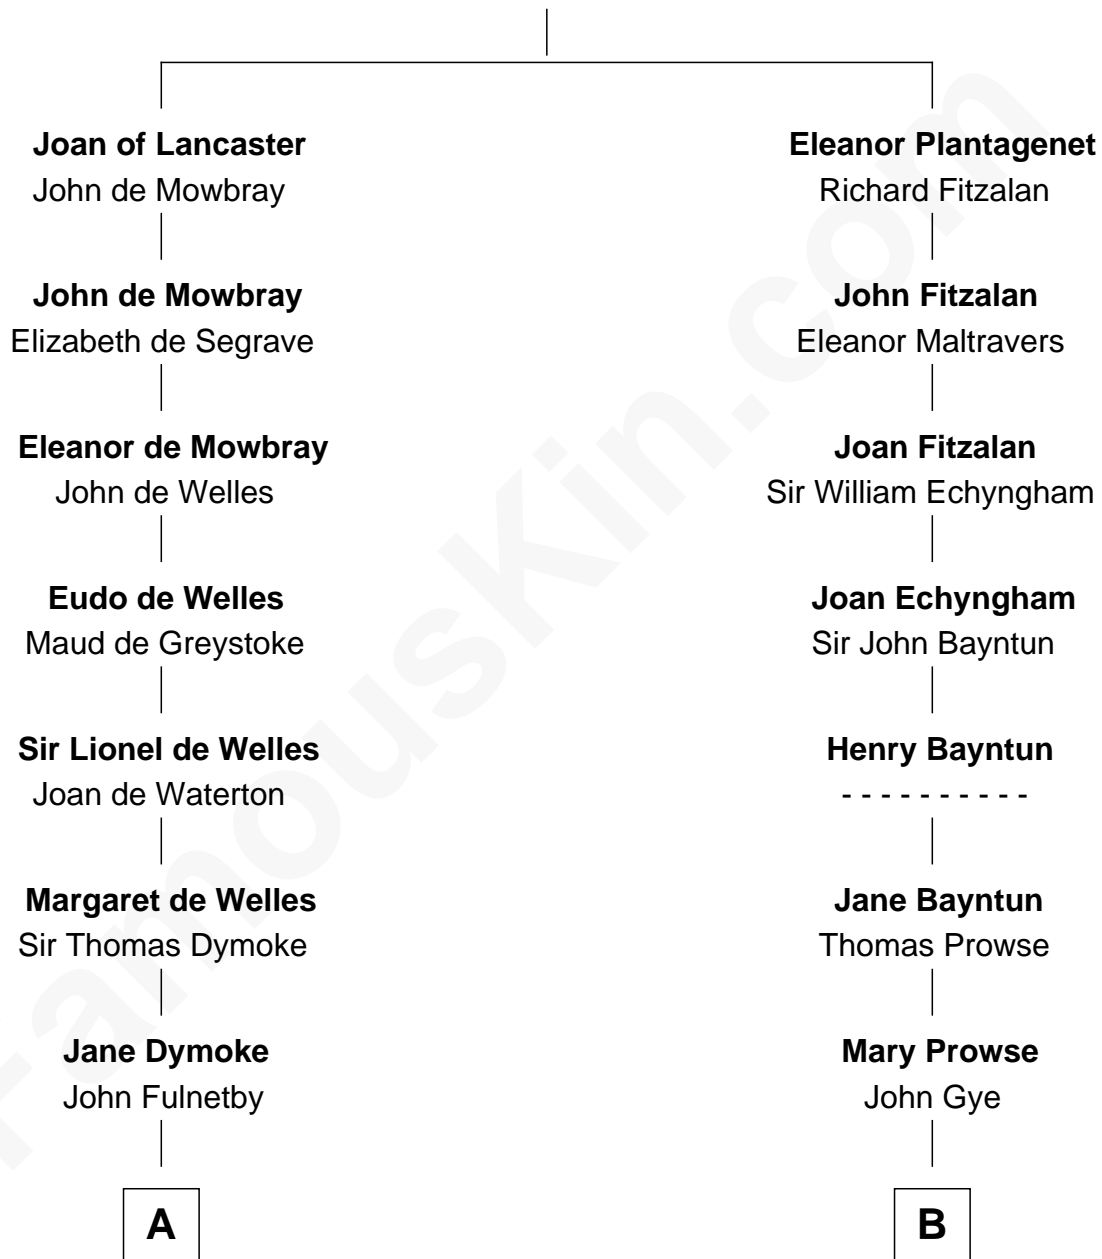

## Relationship Chart of

### Ralph Waldo Emerson

*American Poet*

17th cousin 2 times removed of

**Pete Seeger**

*American Folk Singer*

**Henry Plantagenet**

Maud de Chaworth

**C**

**Elsie Simmons Adams**

Charles Louis Seeger

**Charles Louis Seeger**

Constance de Clyver Edson

**Pete Seeger**

*American Folk Singer*

FamousKin.com