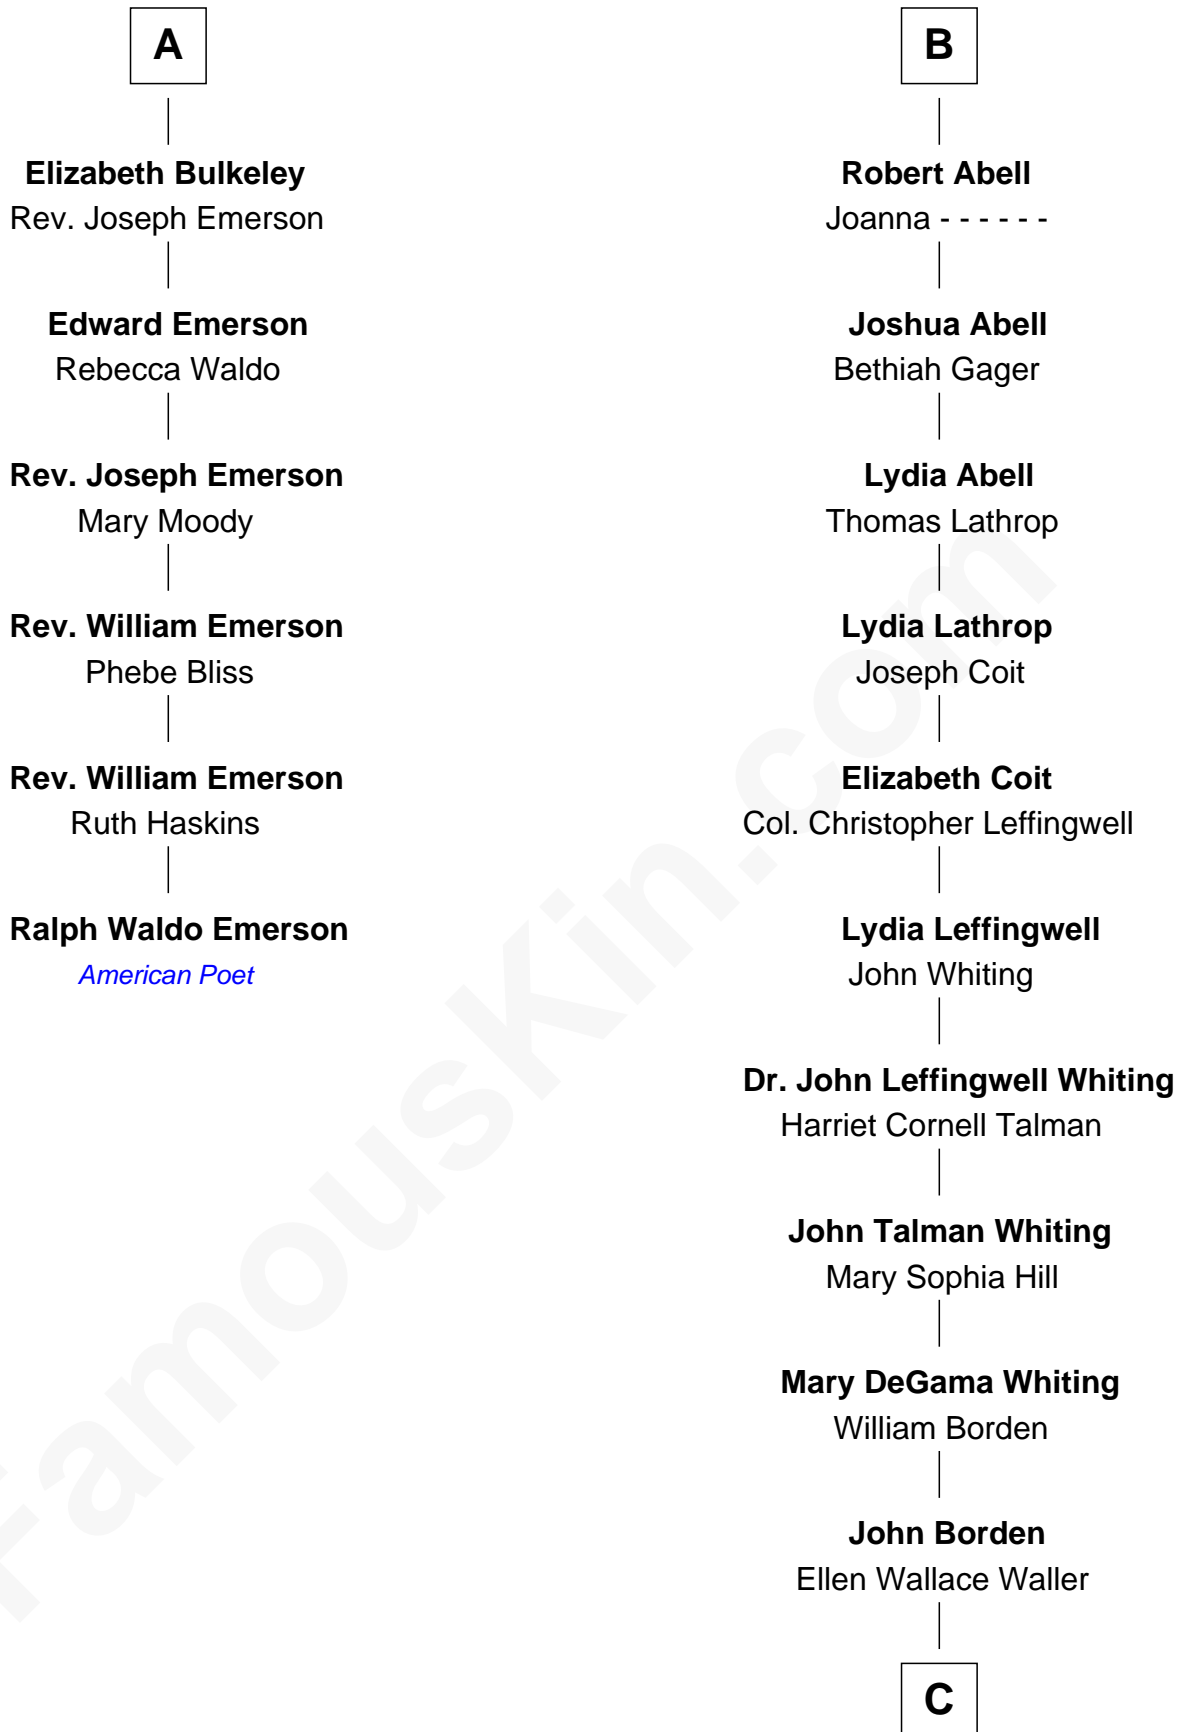

FamousKin.com
Relationship Chart of
Ralph Waldo Emerson
American Poet

12th cousin 6 times removed of

Adlai Stevenson III
U.S. Senator from Illinois

C

Ellen Borden

Adlai Ewing Stevenson

Adlai Stevenson III

U.S. Senator from Illinois