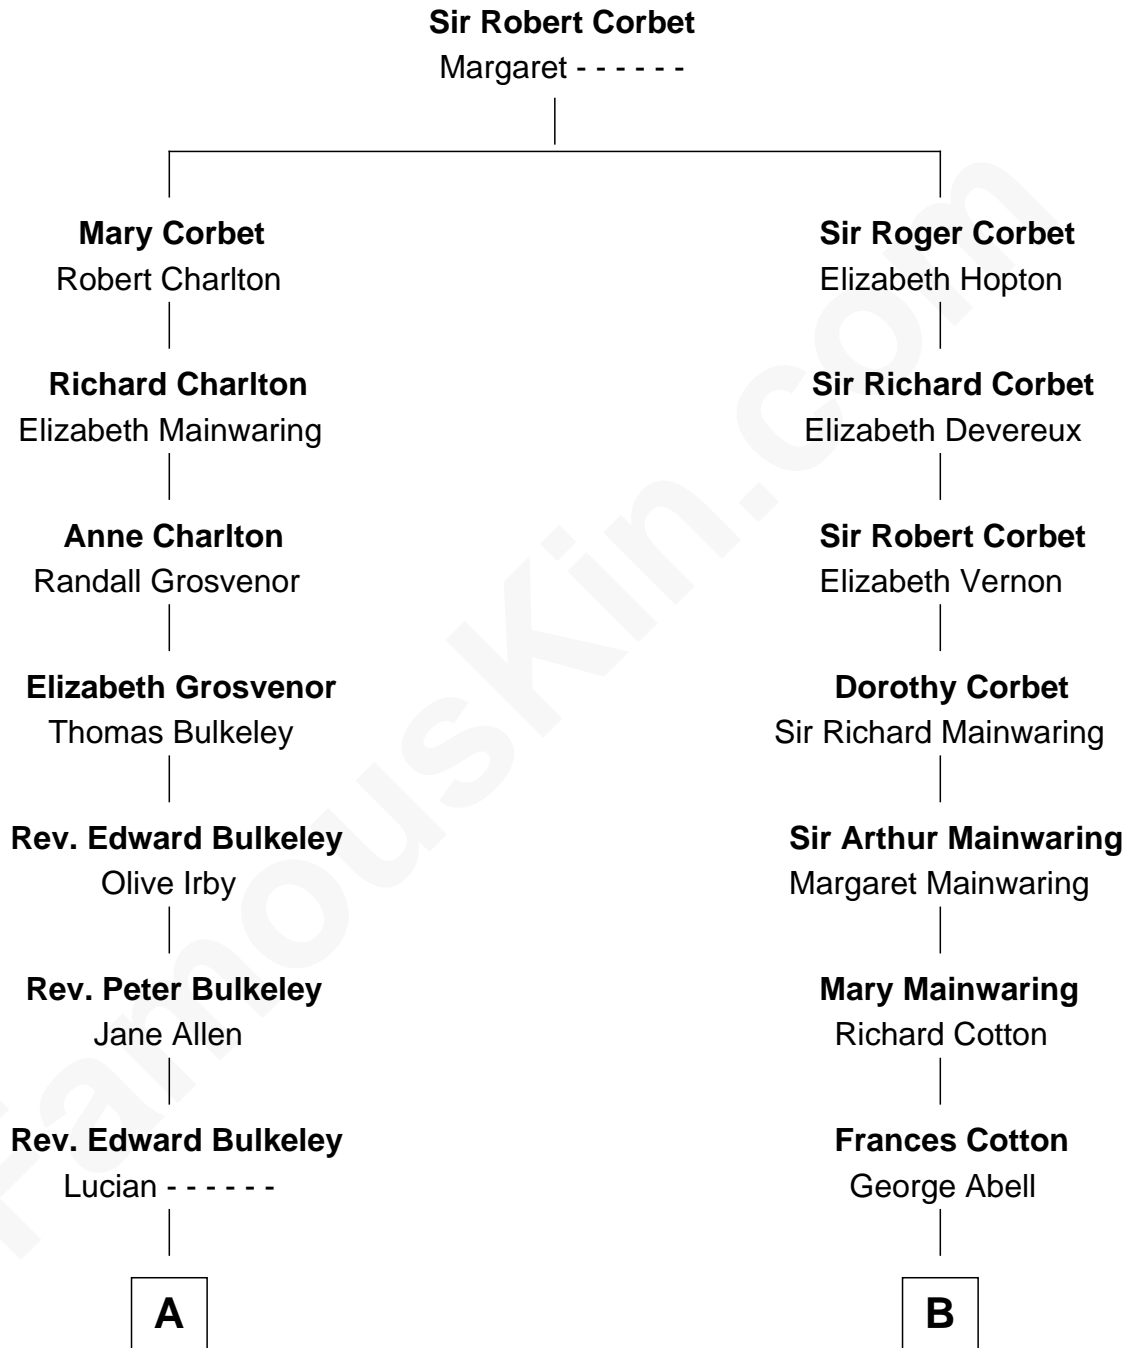

FamousKin.com
Relationship Chart of
Ralph Waldo Emerson
American Poet

12th cousin 6 times removed of

Adlai Stevenson III
U.S. Senator from Illinois

C

Ellen Borden

Adlai Ewing Stevenson

Adlai Stevenson III

U.S. Senator from Illinois

FamousKin.com