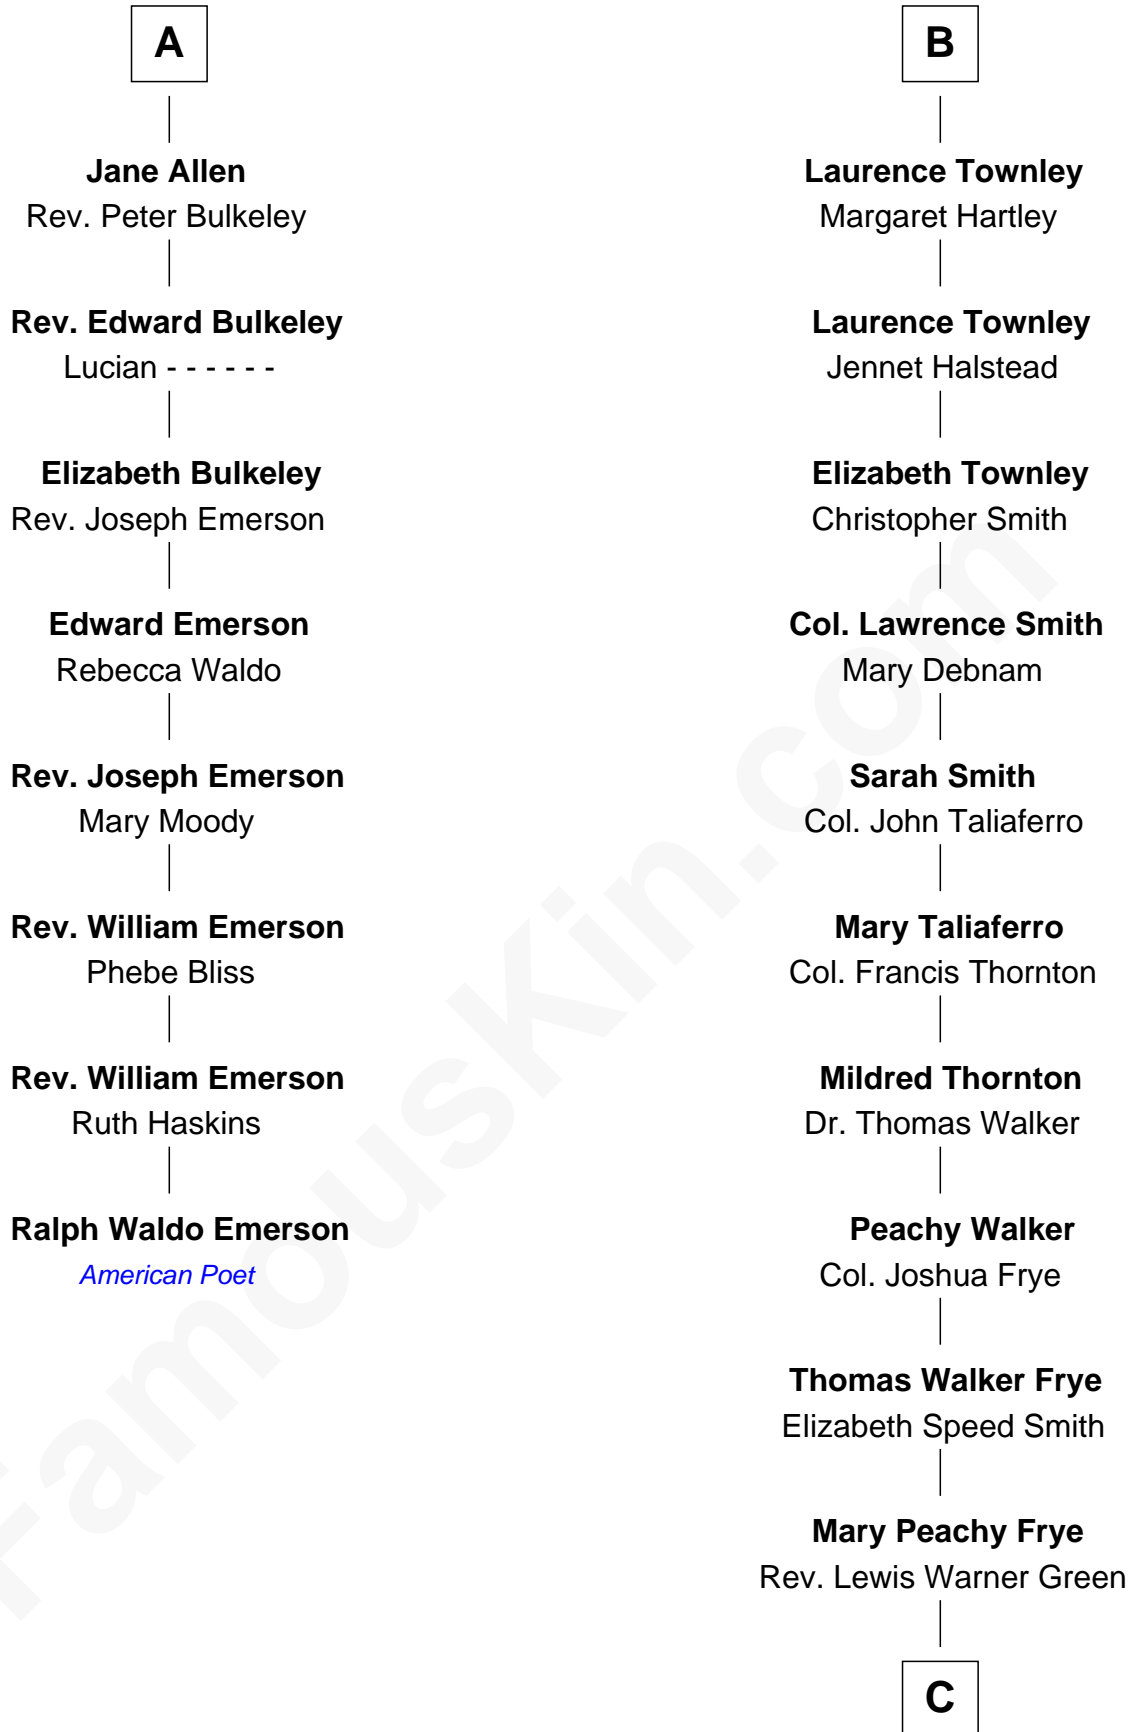

**FamousKin.com**  
**Relationship Chart of**  
**Ralph Waldo Emerson**  
*American Poet*

**14th cousin 6 times removed of**

**Adlai Stevenson III**  
*U.S. Senator from Illinois*

**C**

—  
**Letitia Green**

Adlai Ewing Stevenson

—  
**Lewis Green Stevenson**

Helen Louise Davis

—  
**Adlai Ewing Stevenson**

Ellen Borden

—  
**Adlai Stevenson III**

*U.S. Senator from Illinois*