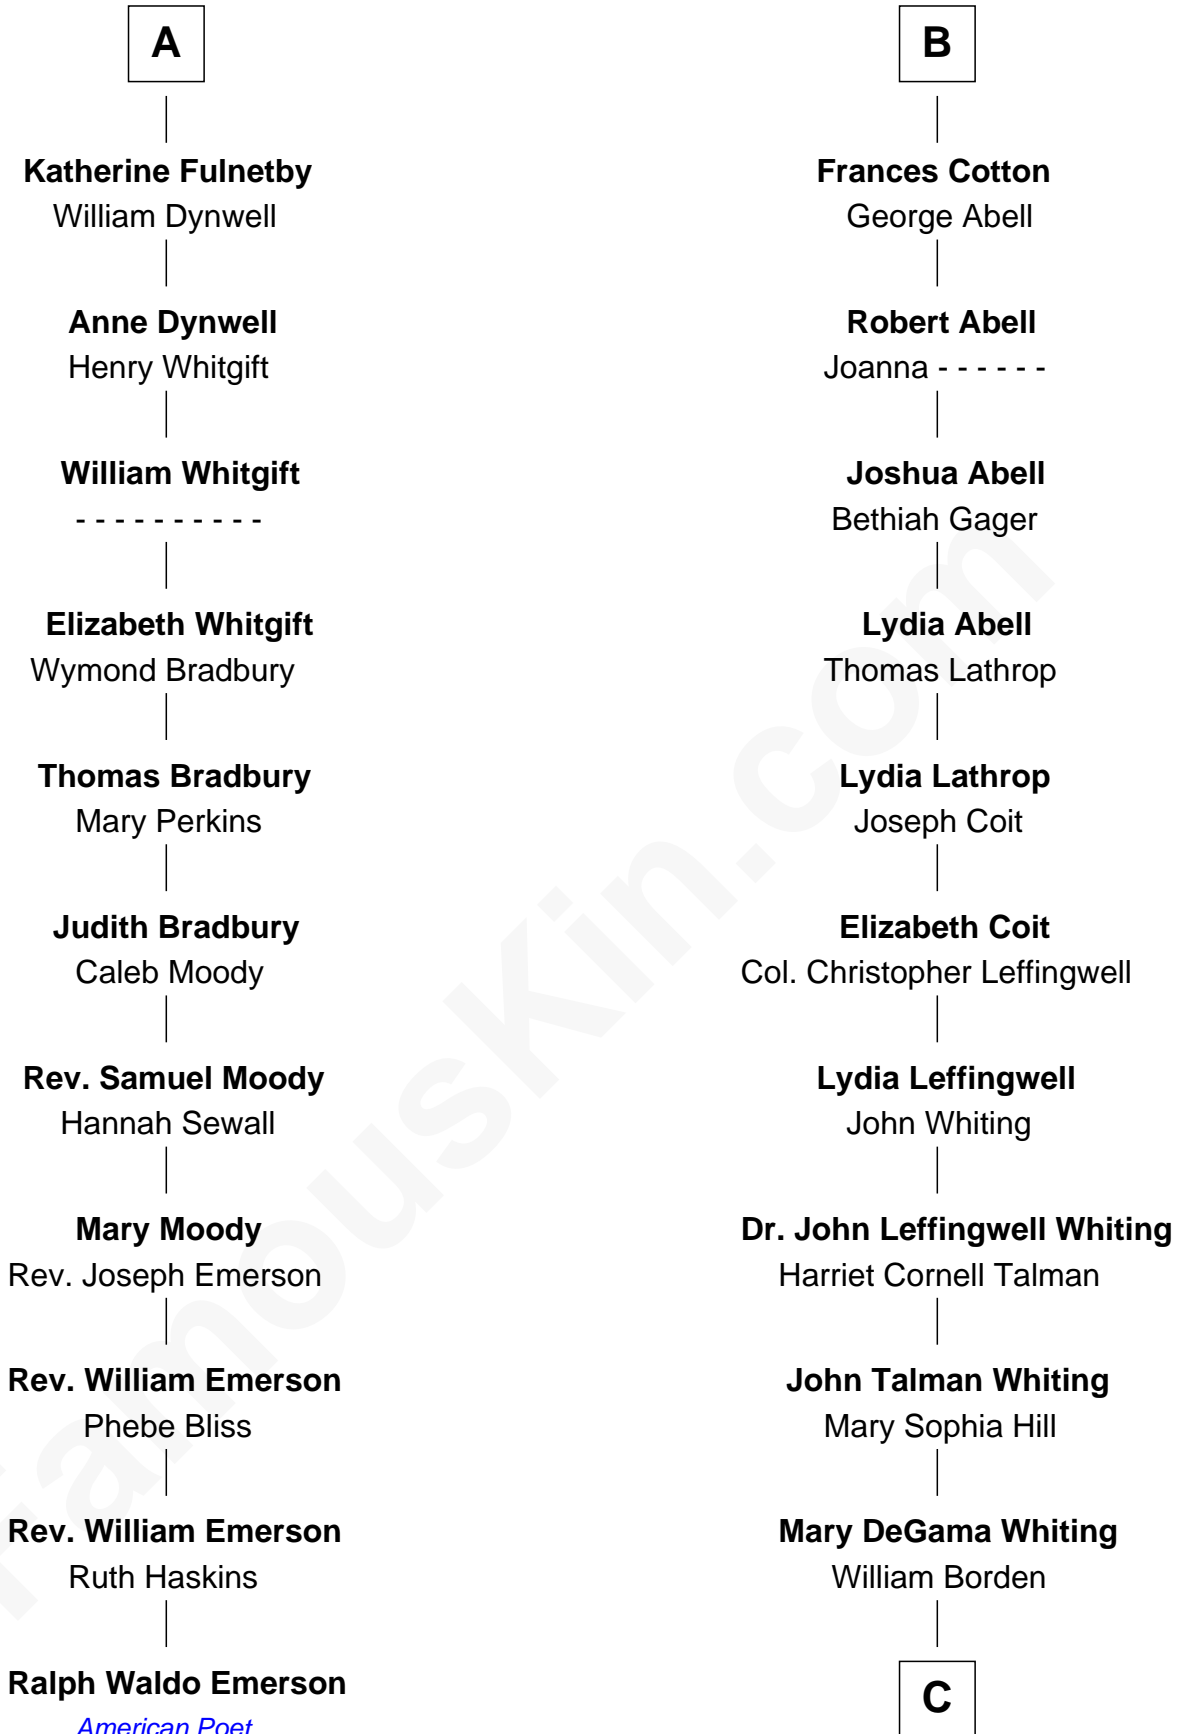

## Relationship Chart of

### Ralph Waldo Emerson

*American Poet*

17th cousin 2 times removed of

**Adlai Stevenson III**

*U.S. Senator from Illinois*

**Sir Maurice de Berkeley**

Eve la Zouche

**C**

—  
**John Borden**

Ellen Wallace Waller

—  
**Ellen Borden**

Adlai Ewing Stevenson

—  
**Adlai Stevenson III**

*U.S. Senator from Illinois*

FamousKin.com