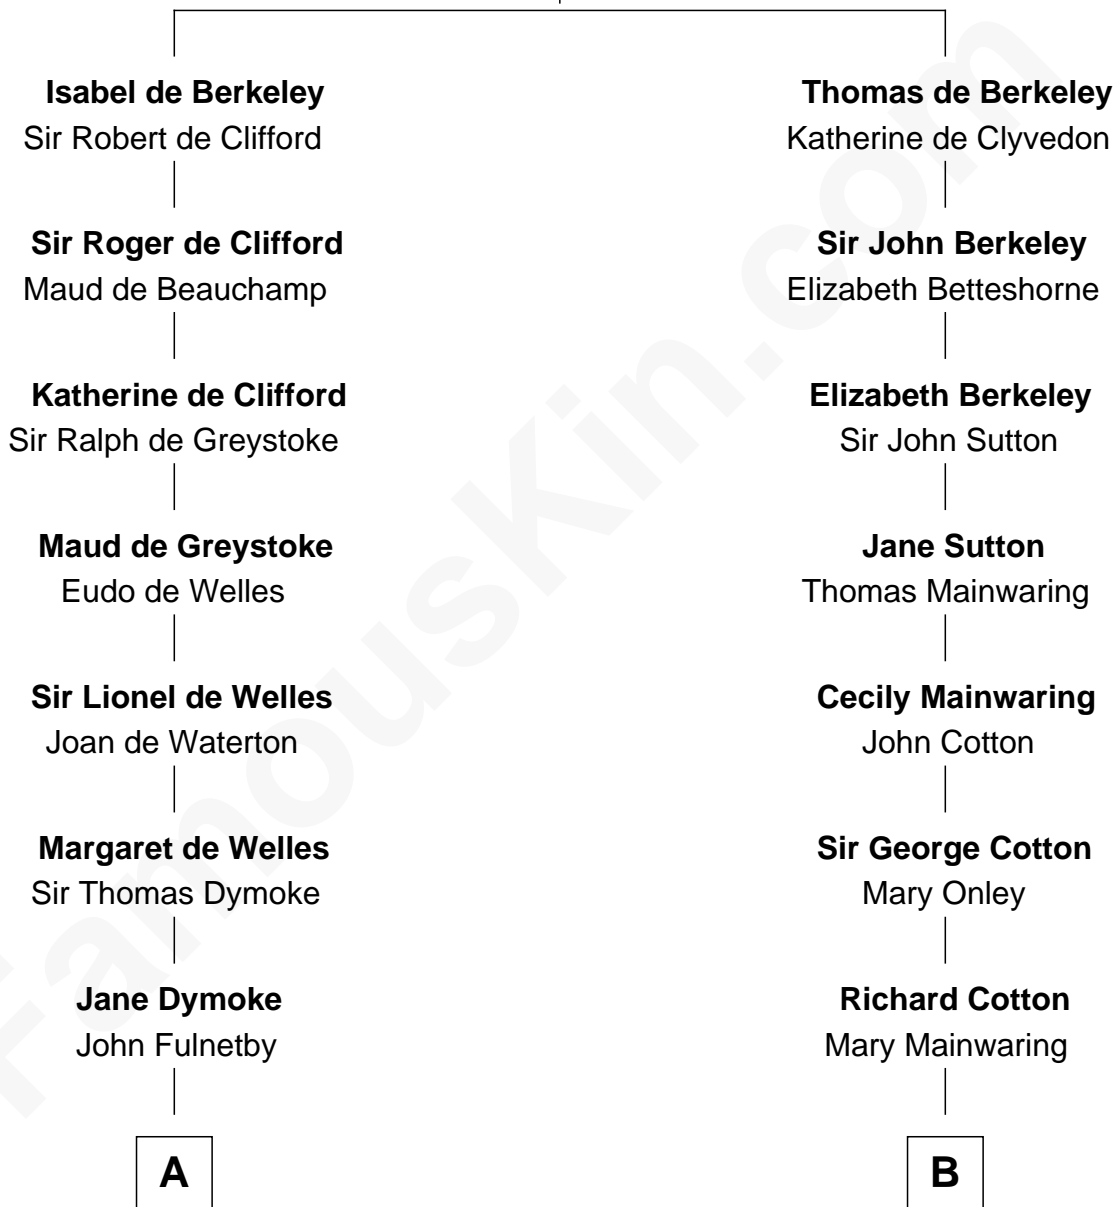

## Relationship Chart of

### Ralph Waldo Emerson

*American Poet*

17th cousin 2 times removed of

**Adlai Stevenson III**

*U.S. Senator from Illinois*

**Sir Maurice de Berkeley**

Eve la Zouche

**C**

—  
**John Borden**

Ellen Wallace Waller

—  
**Ellen Borden**

Adlai Ewing Stevenson

—  
**Adlai Stevenson III**

*U.S. Senator from Illinois*

FamousKin.com