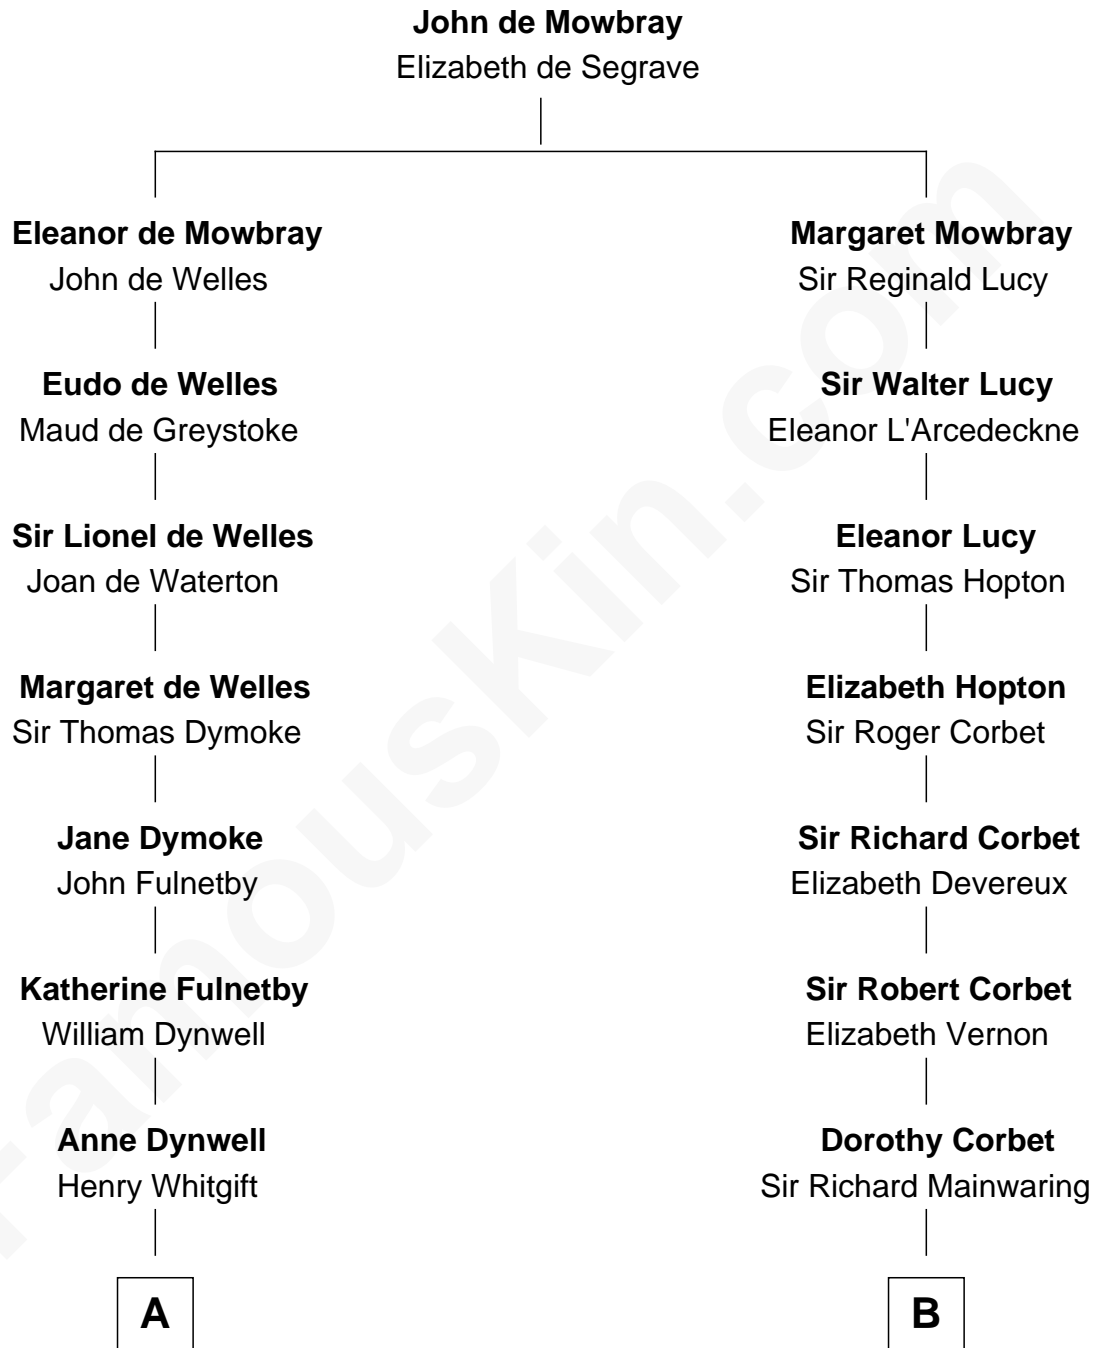

FamousKin.com
Relationship Chart of
Ralph Waldo Emerson
American Poet

15th cousin 6 times removed of

Adlai Stevenson III
U.S. Senator from Illinois

C

John Talman Whiting

Mary Sophia Hill

Mary DeGama Whiting

William Borden

John Borden

Ellen Wallace Waller

Ellen Borden

Adlai Ewing Stevenson

Adlai Stevenson III

U.S. Senator from Illinois