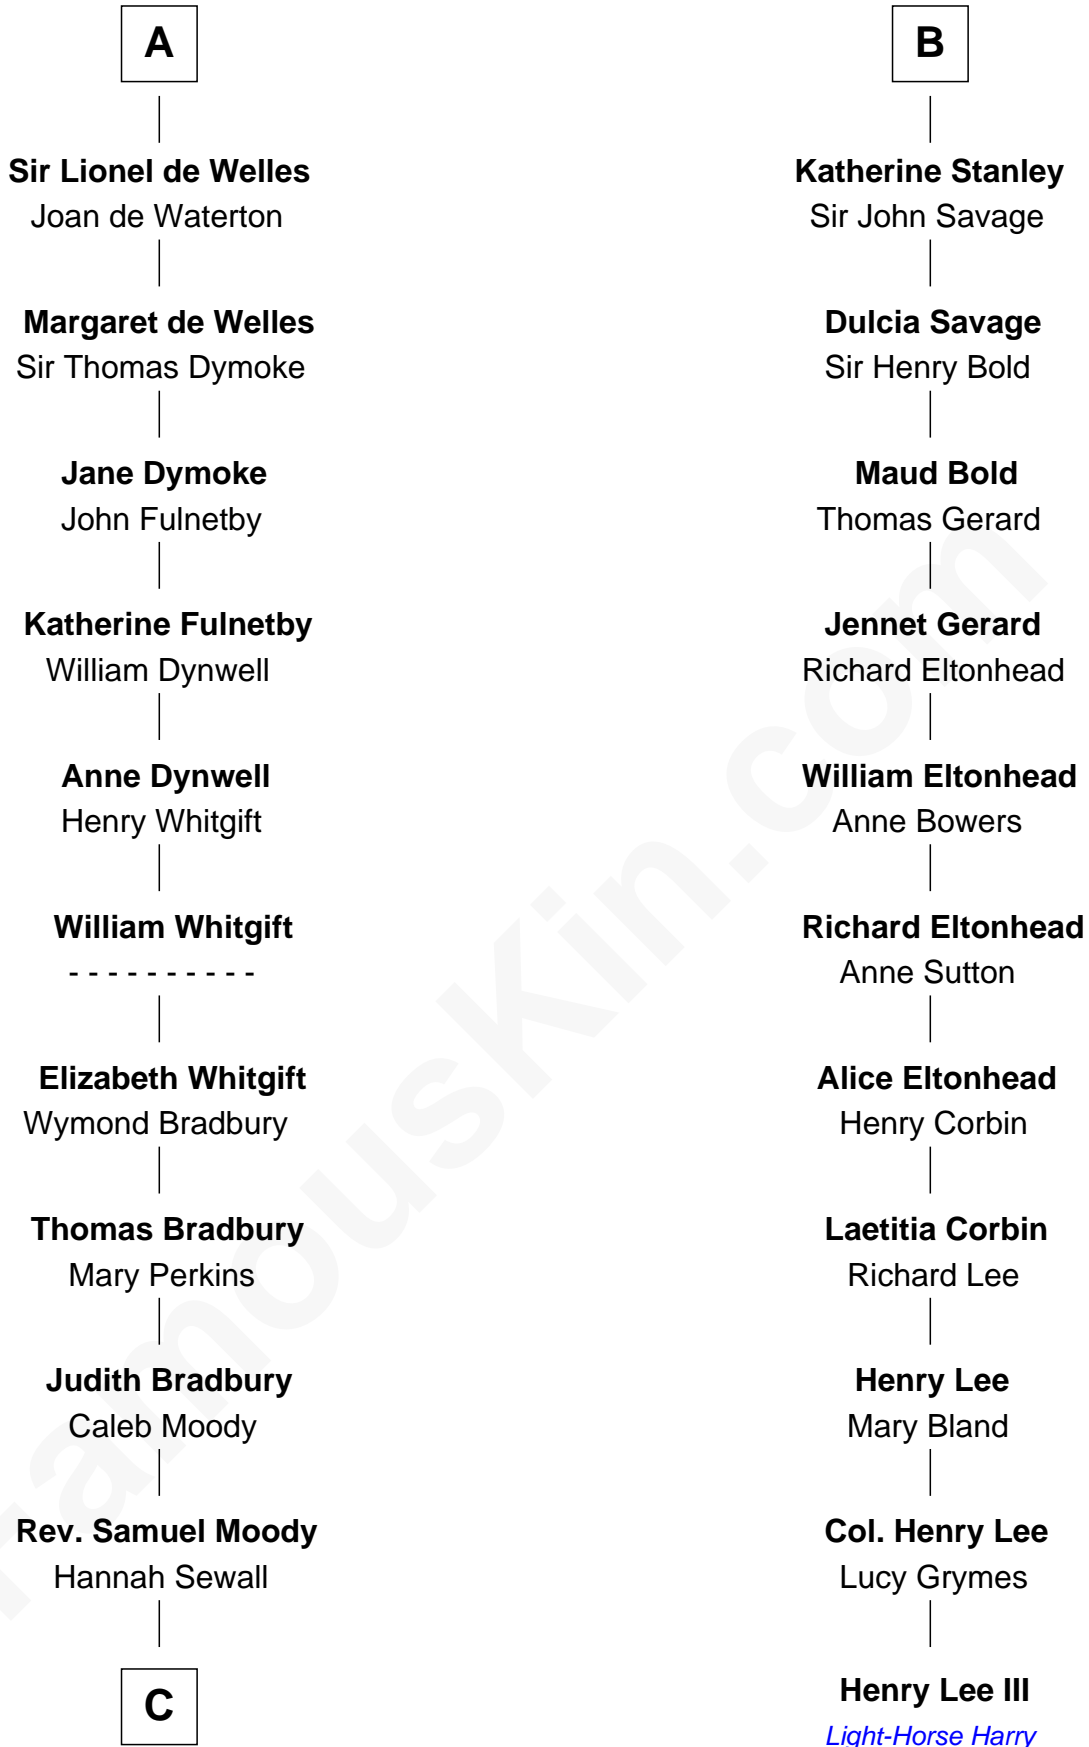

FamousKin.com

Relationship Chart of

Ralph Waldo Emerson

American Poet

17th cousin 3 times removed of

Henry Lee III

9th Governor of Virginia

Sir Humphrey de Bohun

Maud of Eu

C

—
Mary Moody

Rev. Joseph Emerson

—
Rev. William Emerson

Phebe Bliss

—
Rev. William Emerson

Ruth Haskins