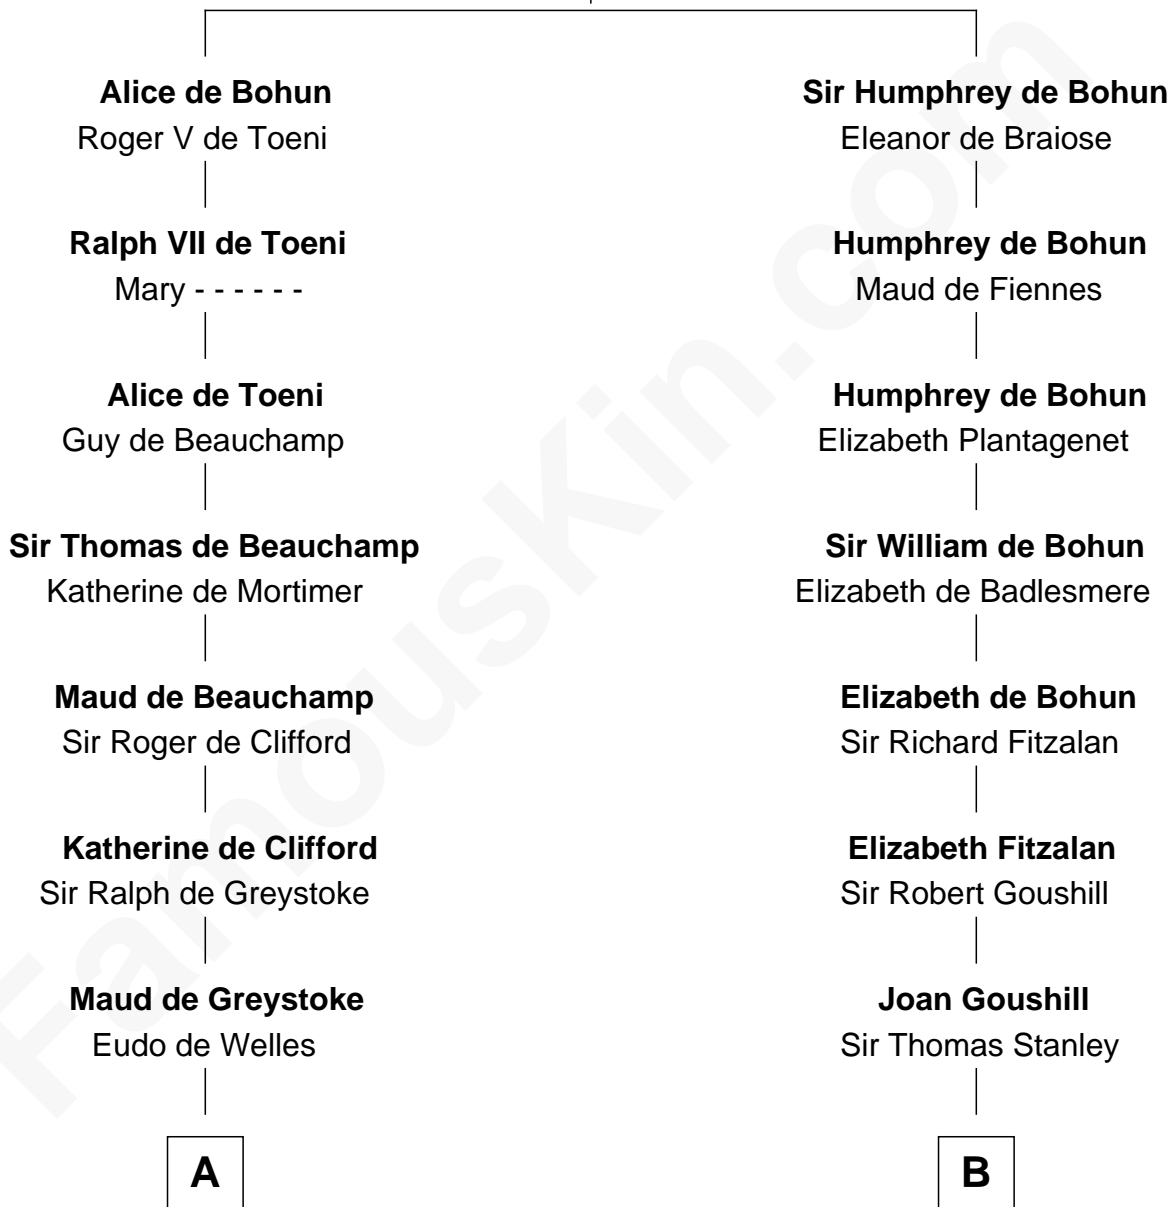

FamousKin.com

Relationship Chart of

Ralph Waldo Emerson

American Poet

17th cousin 3 times removed of

Henry Lee III

9th Governor of Virginia

Sir Humphrey de Bohun

Maud of Eu

C

—
Mary Moody

Rev. Joseph Emerson

—
Rev. William Emerson

Phebe Bliss

—
Rev. William Emerson

Ruth Haskins