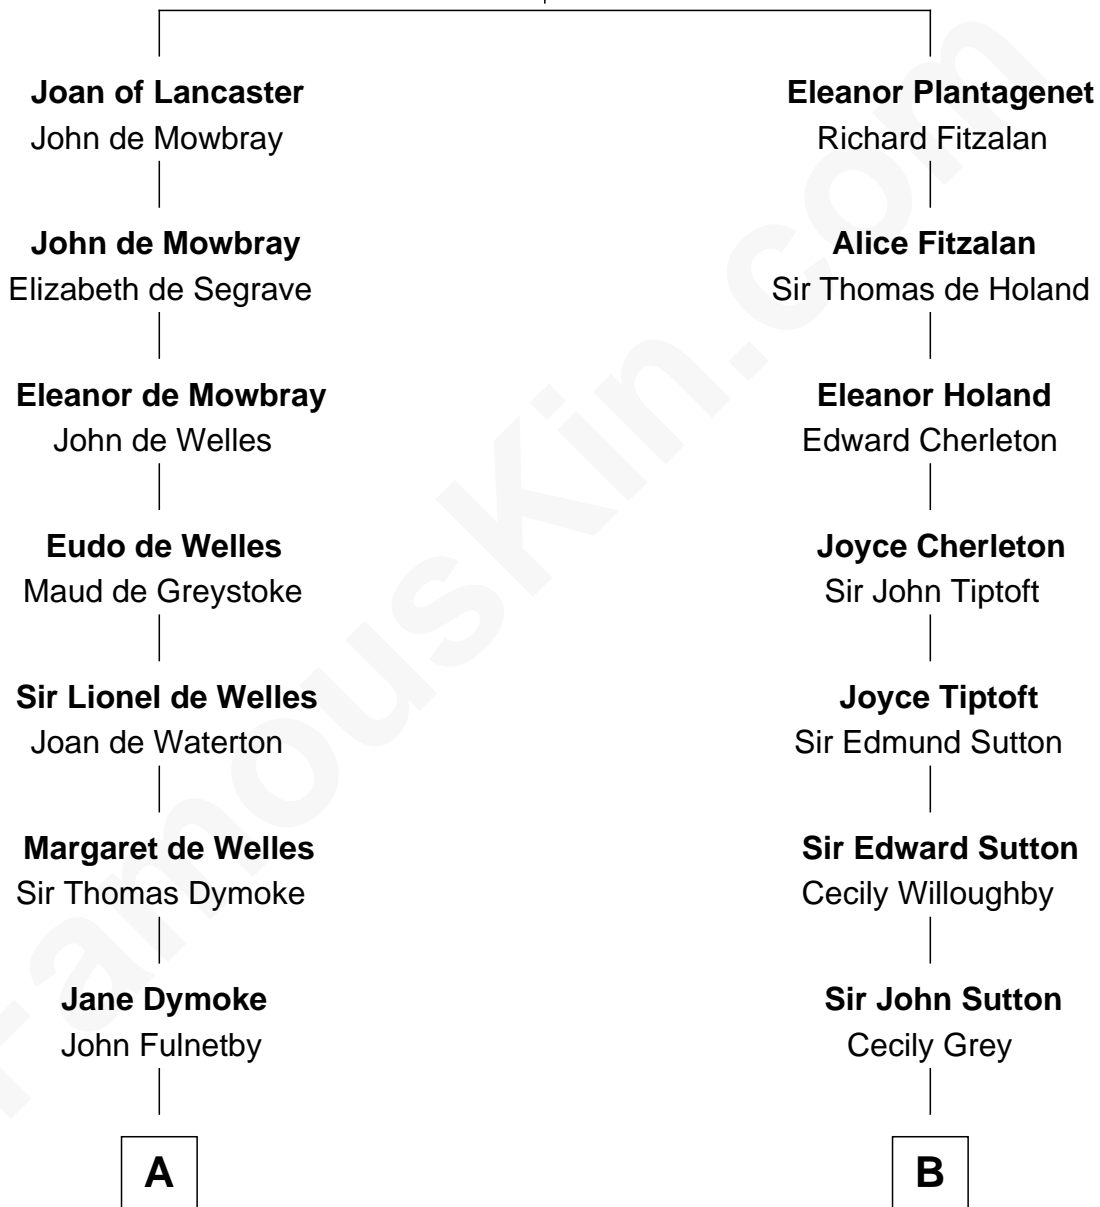

FamousKin.com

Relationship Chart of Ralph Waldo Emerson

American Poet

17th cousin 4 times removed of

Keri Russell

TV and Movie Actress

Henry Plantagenet
Maud de Chaworth

C

John Lazelle Fish

Melvina Cheney

Karl Joseph Fish

Mary Emma McNeil

Emma Inez Fish

Kermit Sylvester Stephens

Stephanie Stephens

David Harold Russell

Keri Russell

TV and Movie Actress