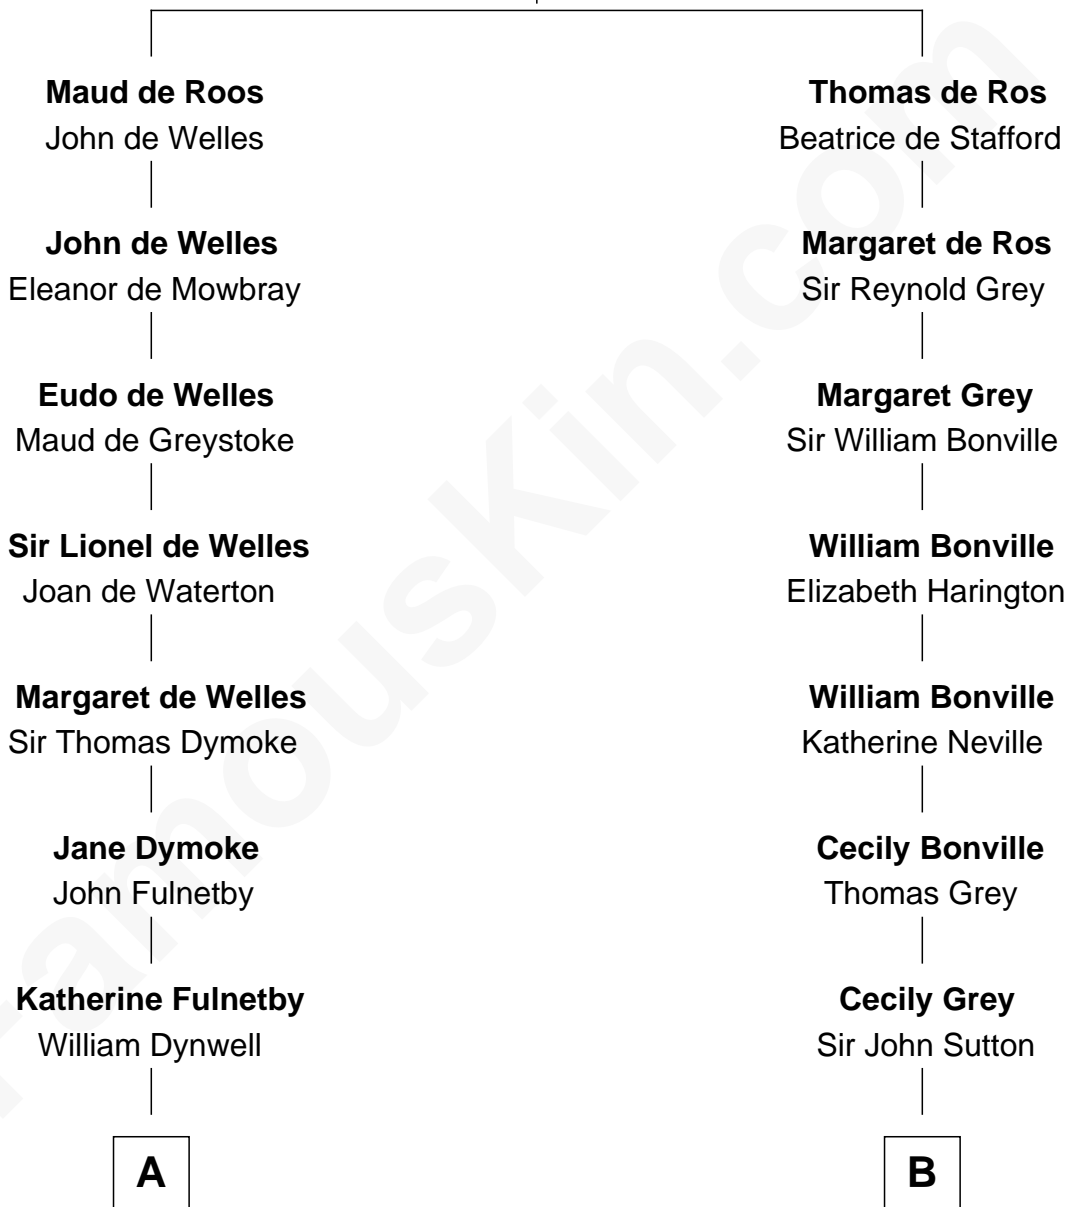

FamousKin.com

Relationship Chart of

Ralph Waldo Emerson

American Poet

16th cousin 5 times removed of

Keri Russell

TV and Movie Actress

Sir William de Ros
Margery de Badlesmere

C

John Lazelle Fish

Melvina Cheney

Karl Joseph Fish

Mary Emma McNeil

Emma Inez Fish

Kermit Sylvester Stephens

Stephanie Stephens

David Harold Russell

Keri Russell

TV and Movie Actress