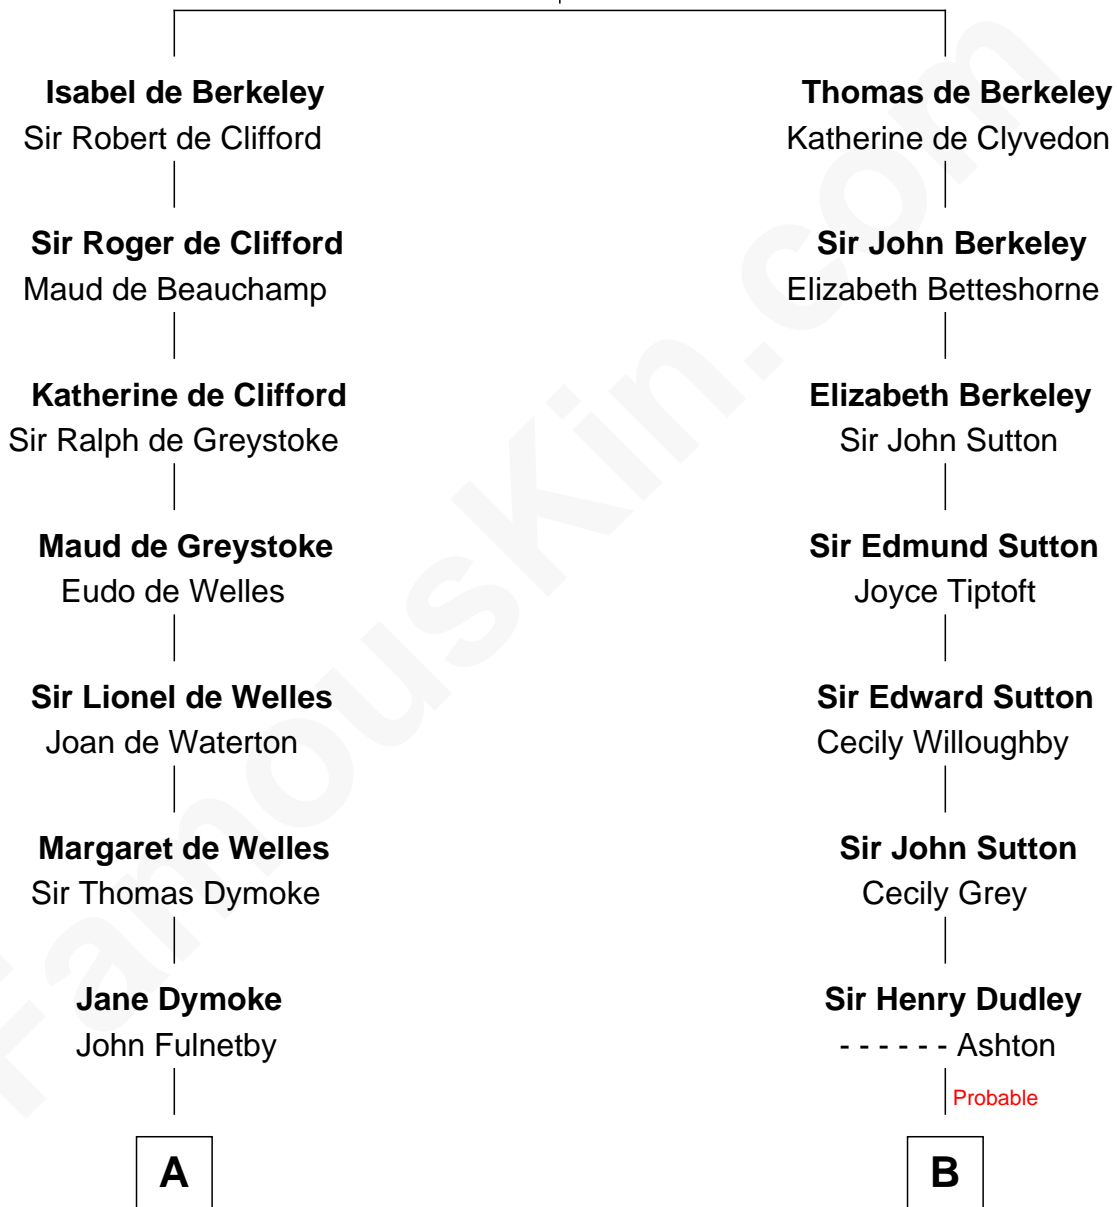

FamousKin.com

Relationship Chart of

Ralph Waldo Emerson

American Poet

17th cousin 3 times removed of

Keri Russell

TV and Movie Actress

Sir Maurice de Berkeley

Eve la Zouche

C

Karl Joseph Fish
Mary Emma McNeil

Emma Inez Fish
Kermit Sylvester Stephens

Stephanie Stephens
David Harold Russell

Keri Russell
TV and Movie Actress