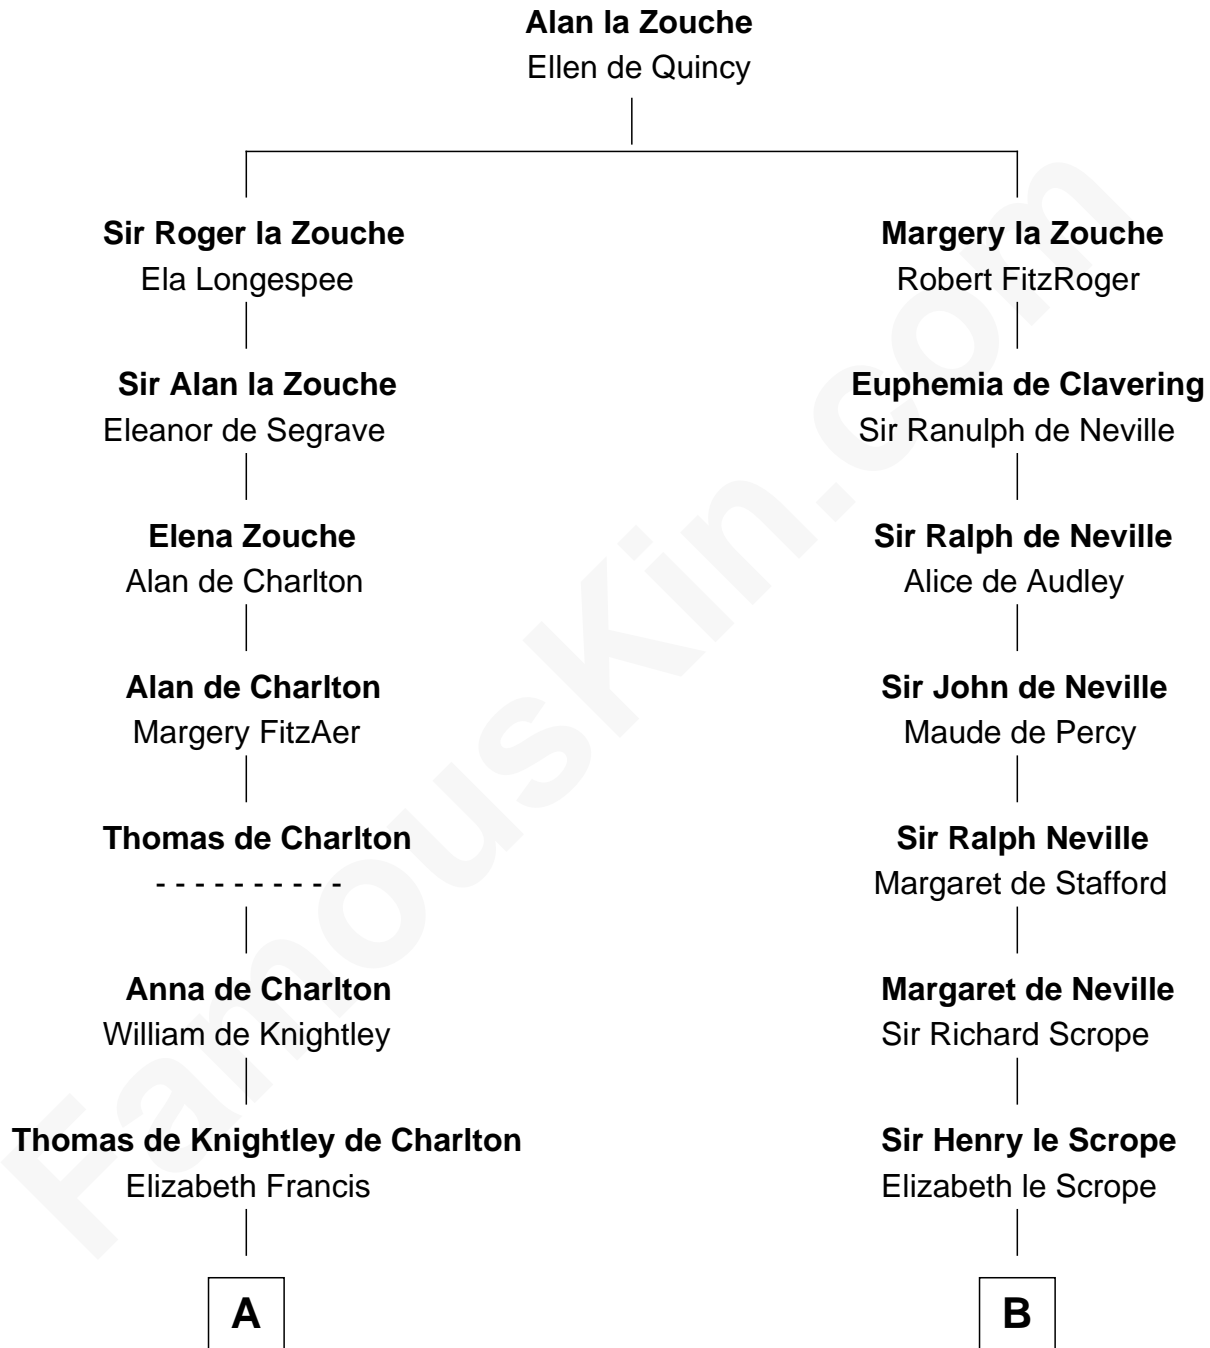

FamousKin.com

Relationship Chart of Ralph Waldo Emerson

American Poet

19th cousin of

Benjamin Harrison

23rd U.S. President

FamousKin.com