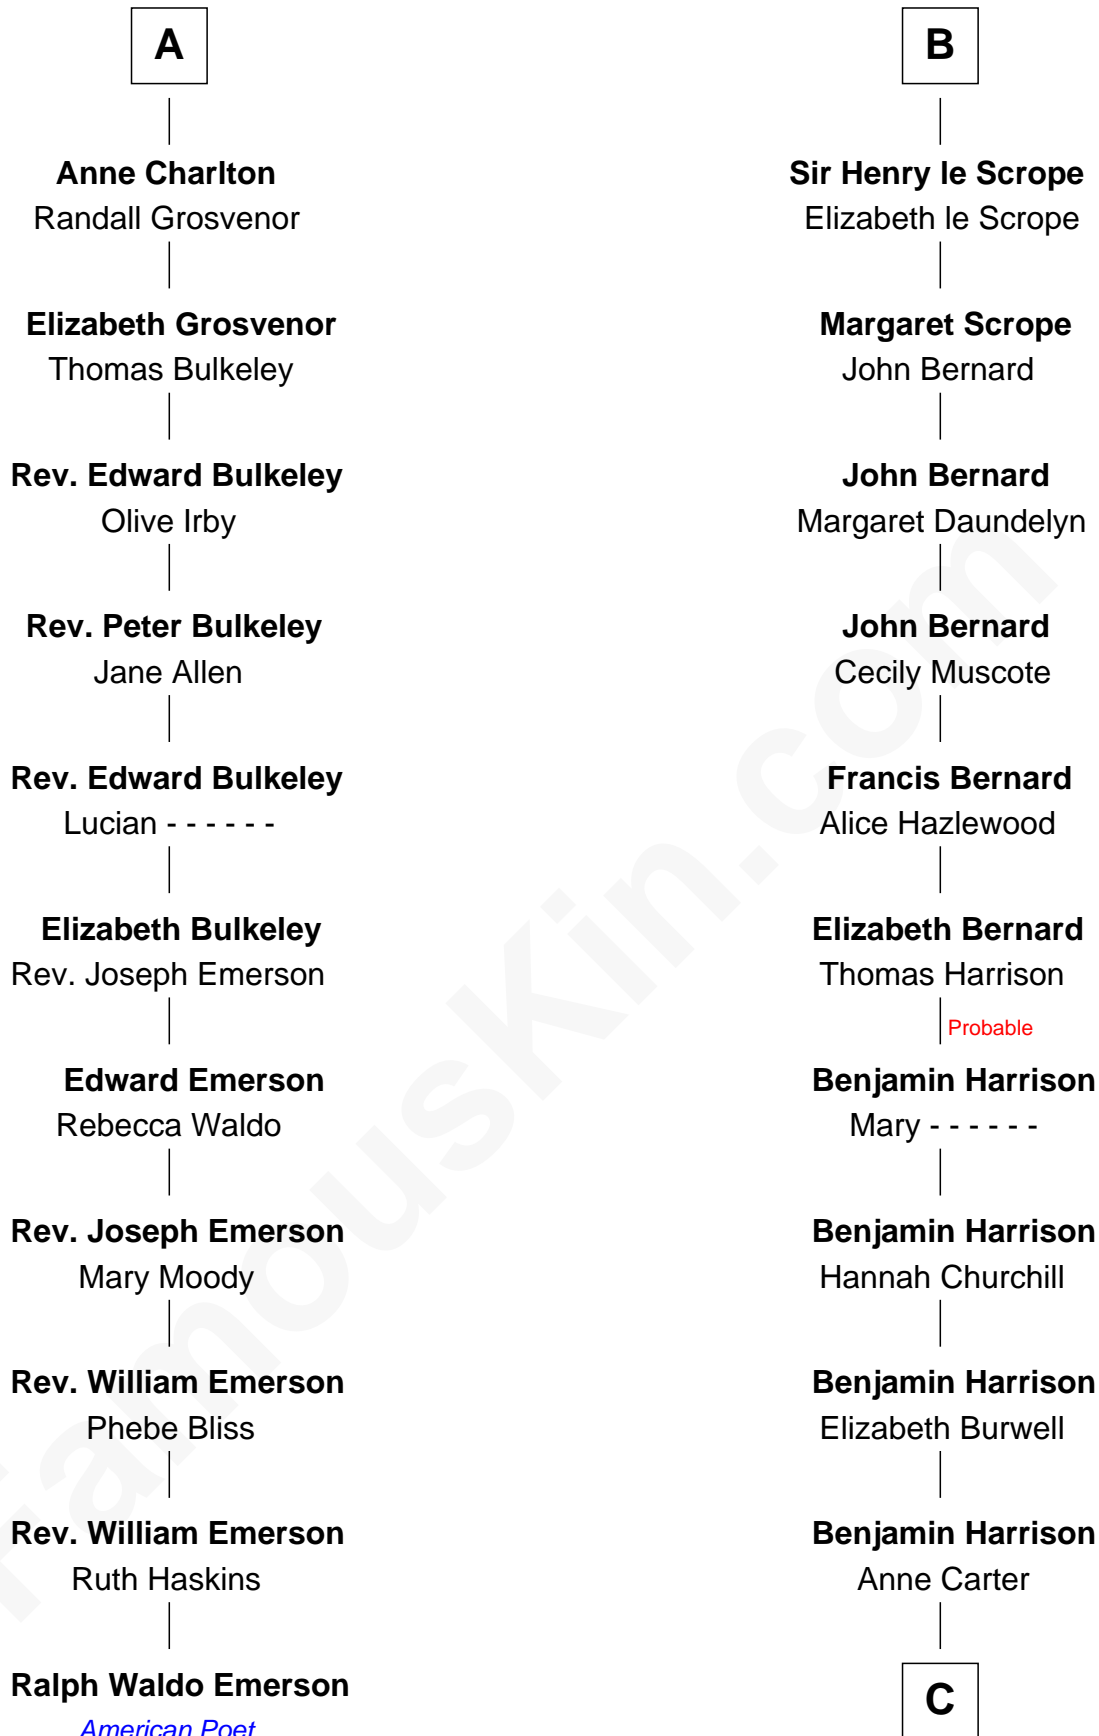

FamousKin.com
Relationship Chart of
Ralph Waldo Emerson
American Poet

17th cousin 3 times removed of

Benjamin Harrison
23rd U.S. President

Sir Roger de Somery
 Nichole d'Aubenev

C

Benjamin Harrison

Elizabeth Bassett

Gen. William Henry Harrison

Anna Tuthill Symmes

John Scott Harrison

Elizabeth Ramsey Irwin

Benjamin Harrison

23rd U.S. President

FamousKin.com