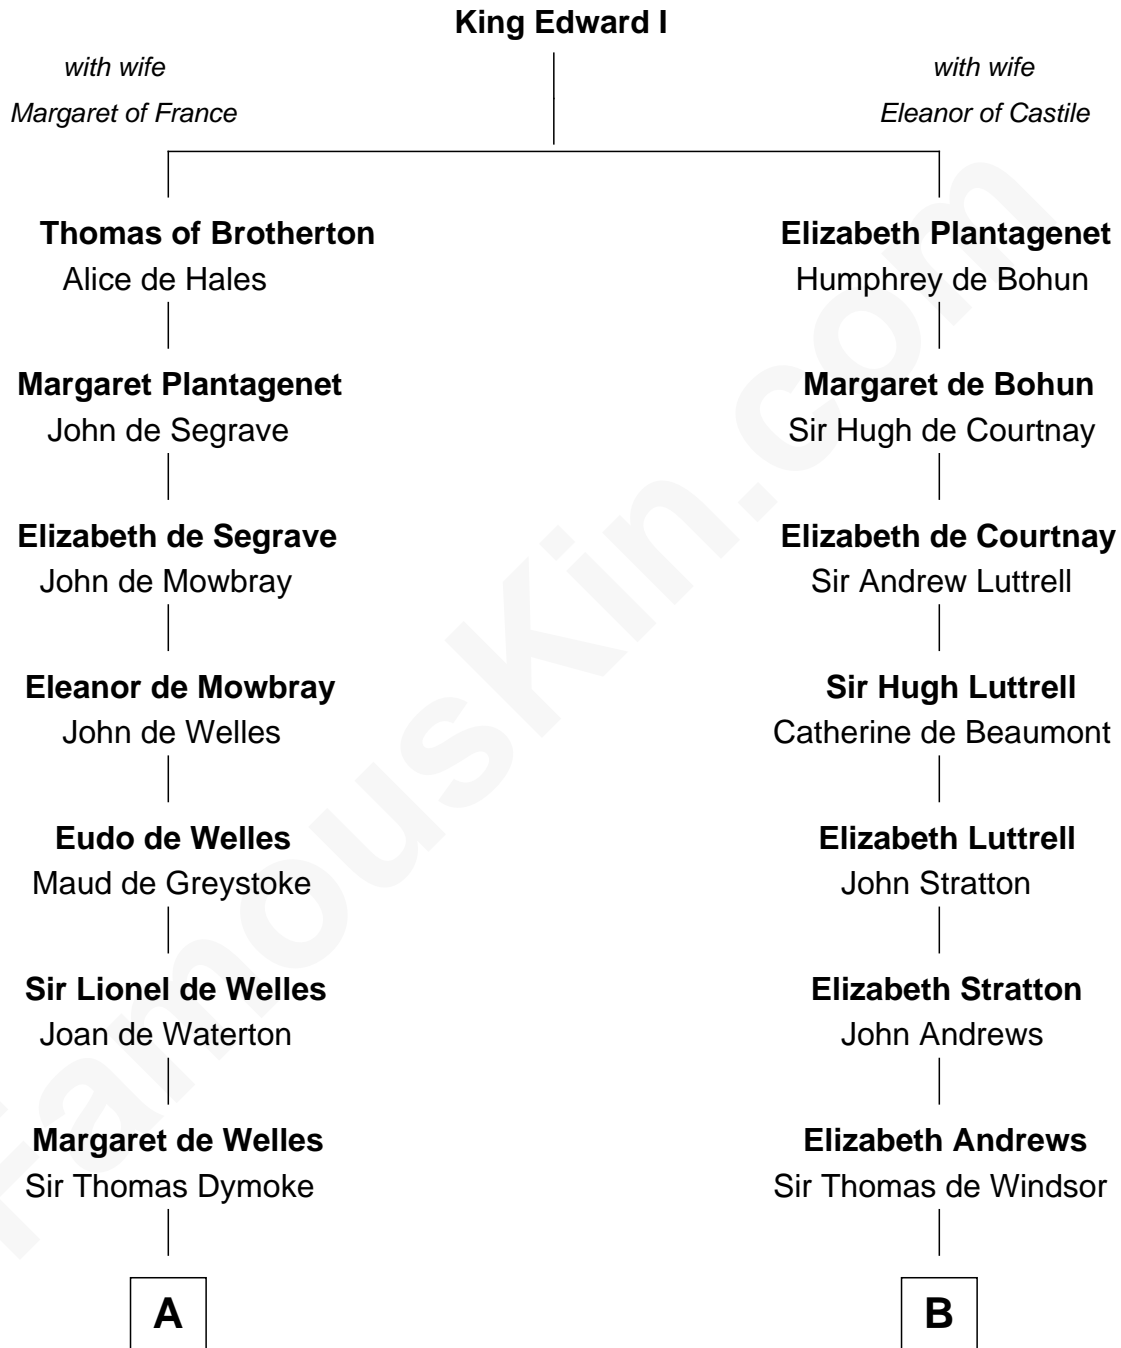

FamousKin.com
Relationship Chart of
Ralph Waldo Emerson
American Poet

17th cousin 1 time removed of
Benjamin Harrison
23rd U.S. President

C

Rev. William Emerson

Ruth Haskins

Ralph Waldo Emerson

American Poet

FamousKin.com