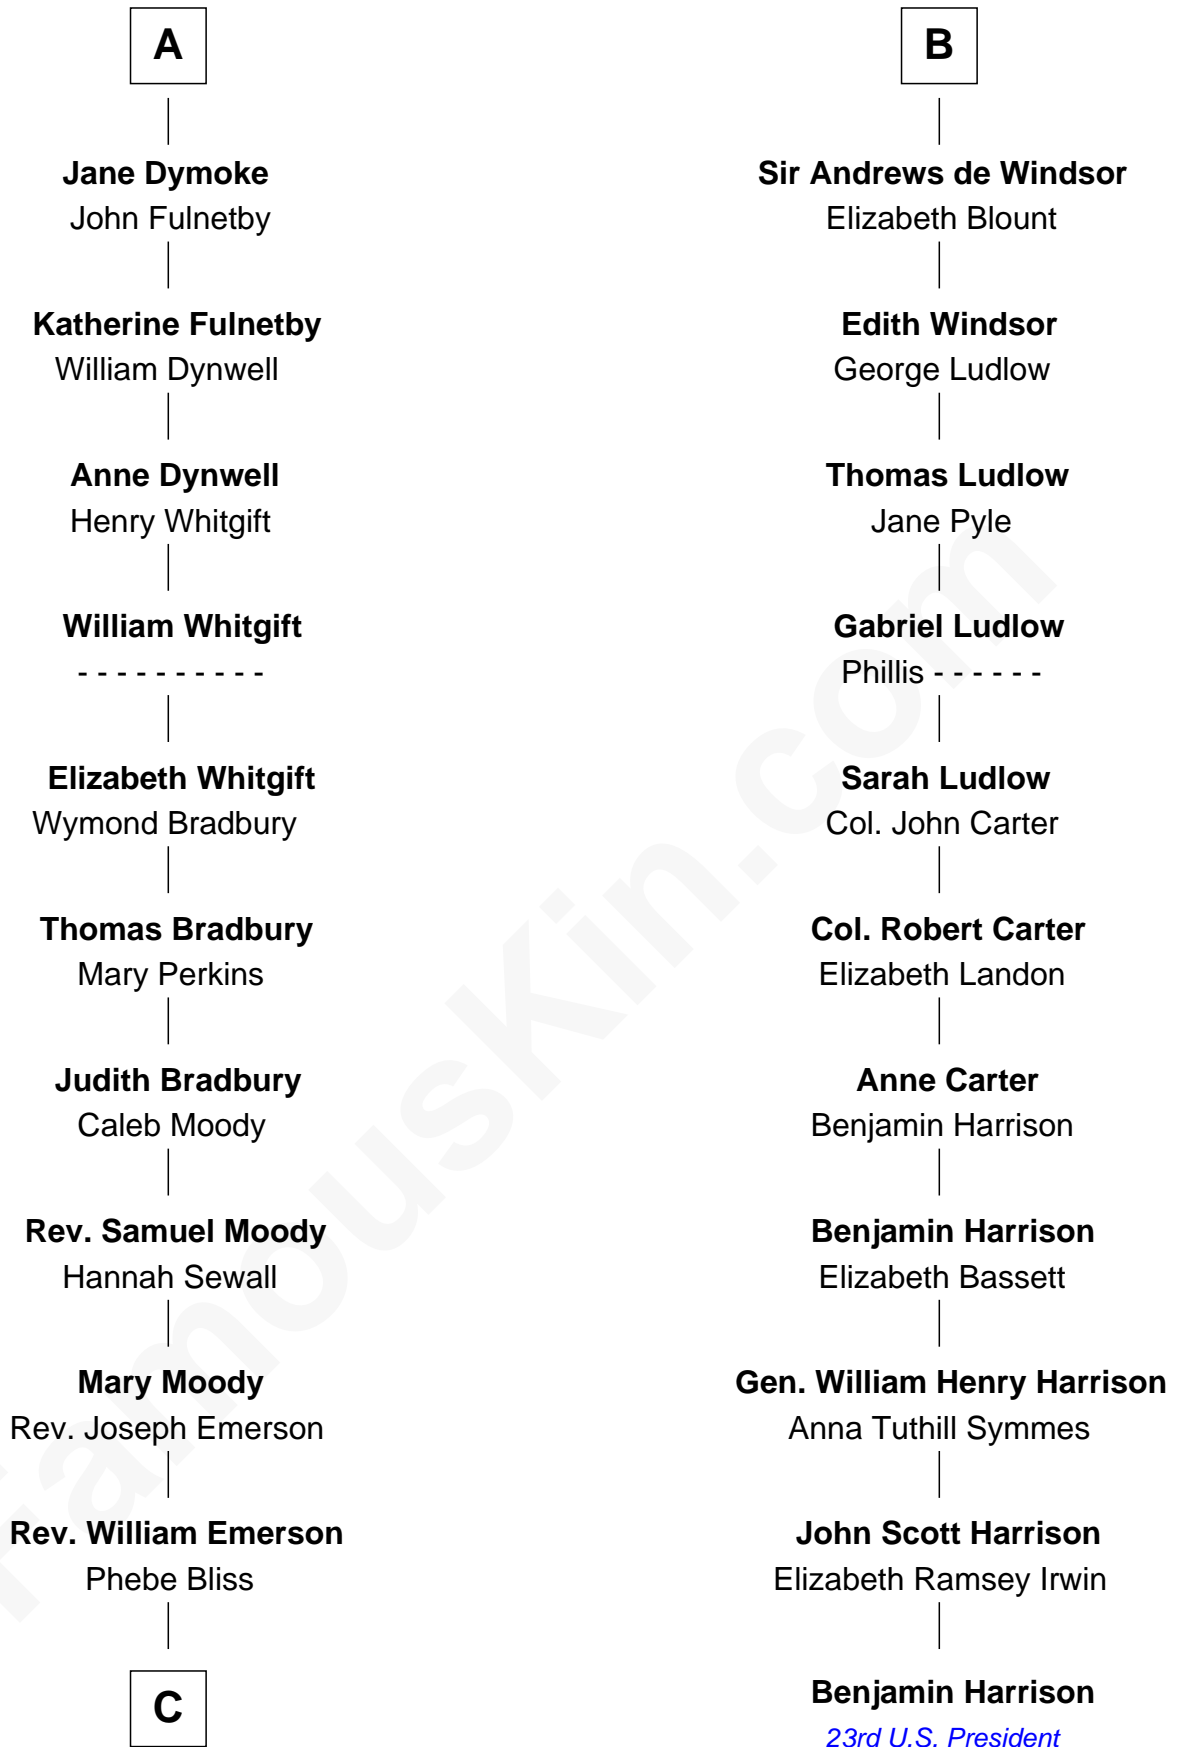

FamousKin.com
Relationship Chart of
Ralph Waldo Emerson
American Poet

17th cousin 1 time removed of
Benjamin Harrison
23rd U.S. President

C

Rev. William Emerson

Ruth Haskins

Ralph Waldo Emerson

American Poet

FamousKin.com