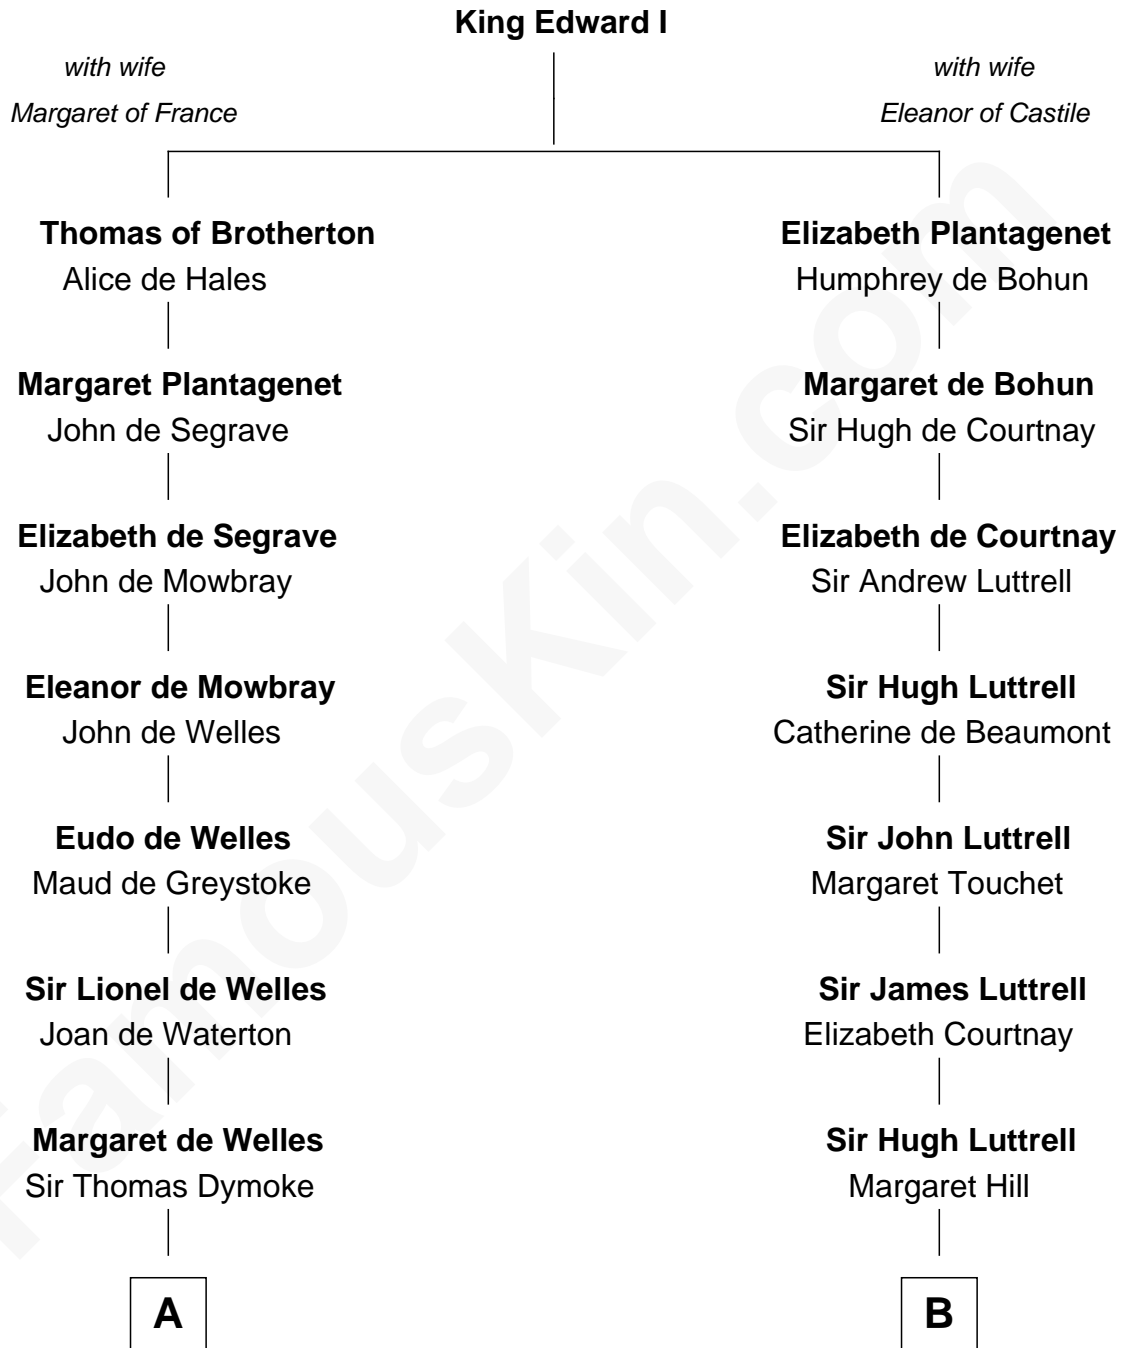

FamousKin.com

Relationship Chart of

Ralph Waldo Emerson

American Poet

10th cousin 8 times removed of

Percival Lowell

(c1570 - c1666) Great Migration Immigrant 1639

C