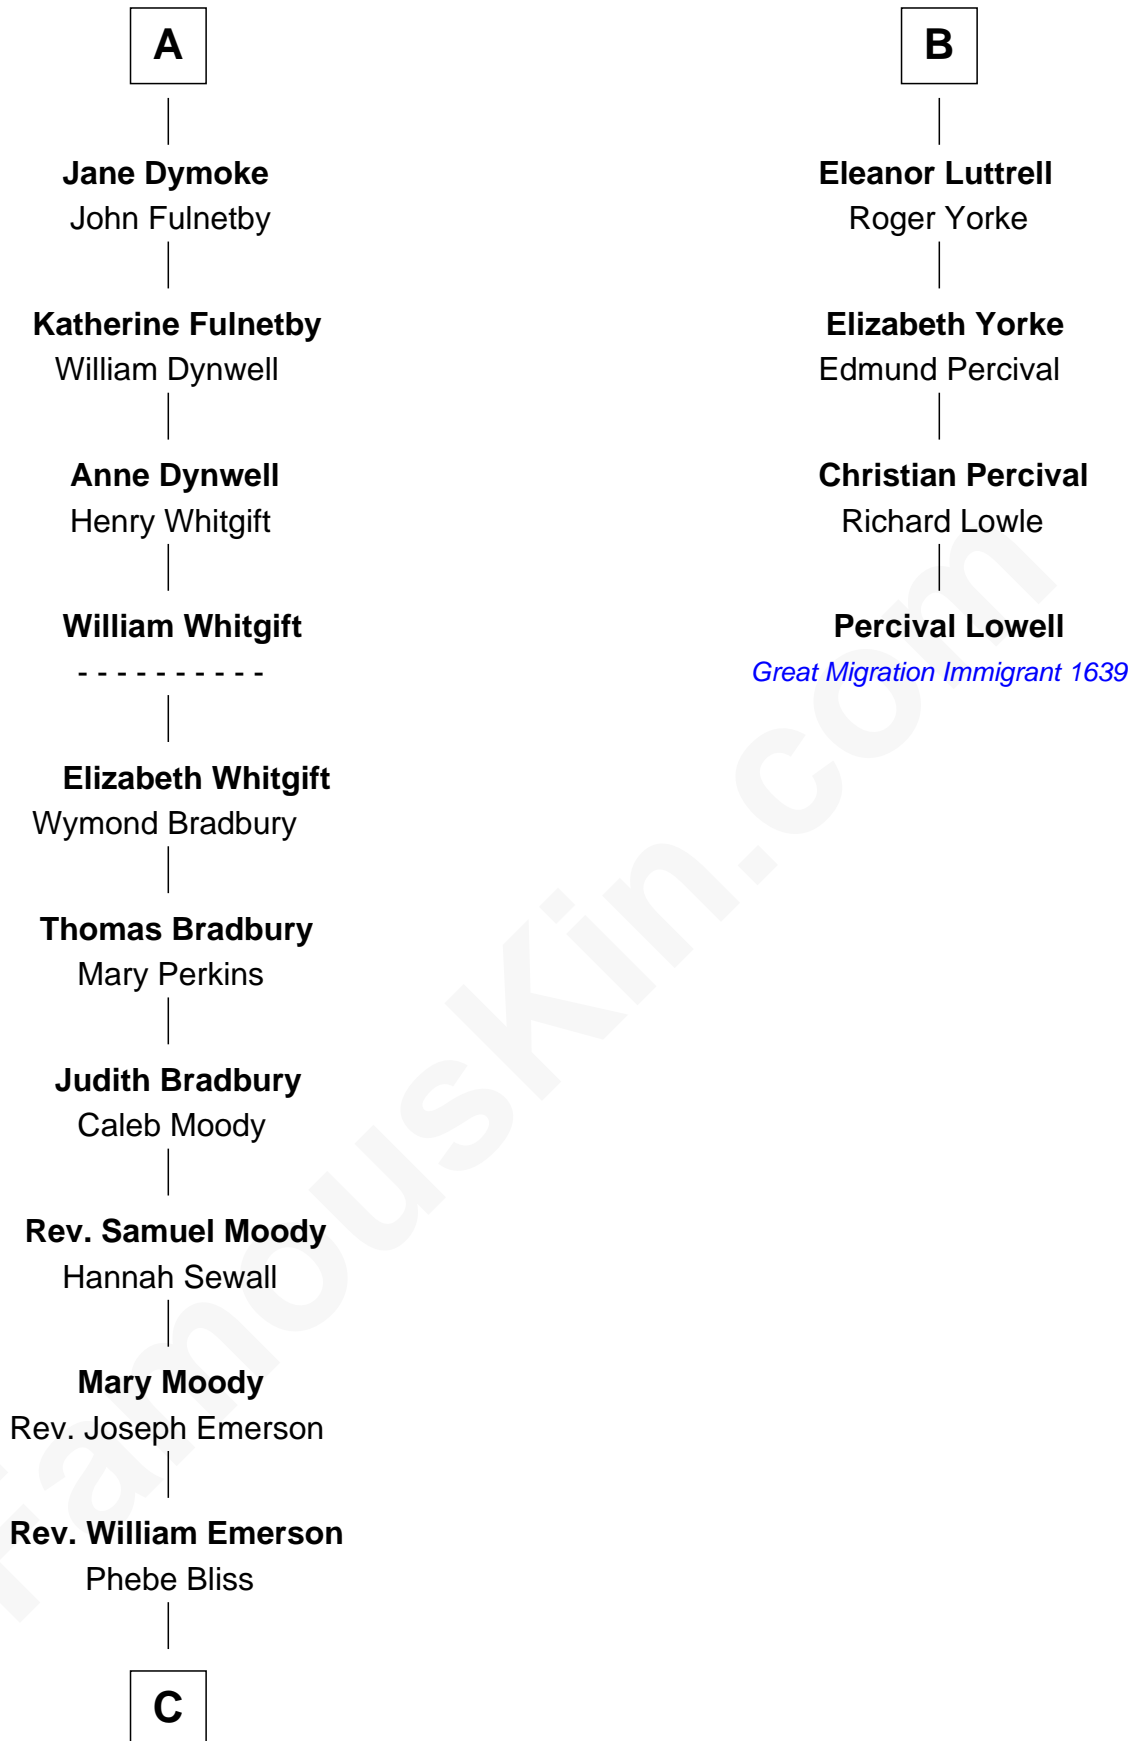

FamousKin.com

Relationship Chart of

Ralph Waldo Emerson

American Poet

10th cousin 8 times removed of

Percival Lowell

(c1570 - c1666) Great Migration Immigrant 1639

C