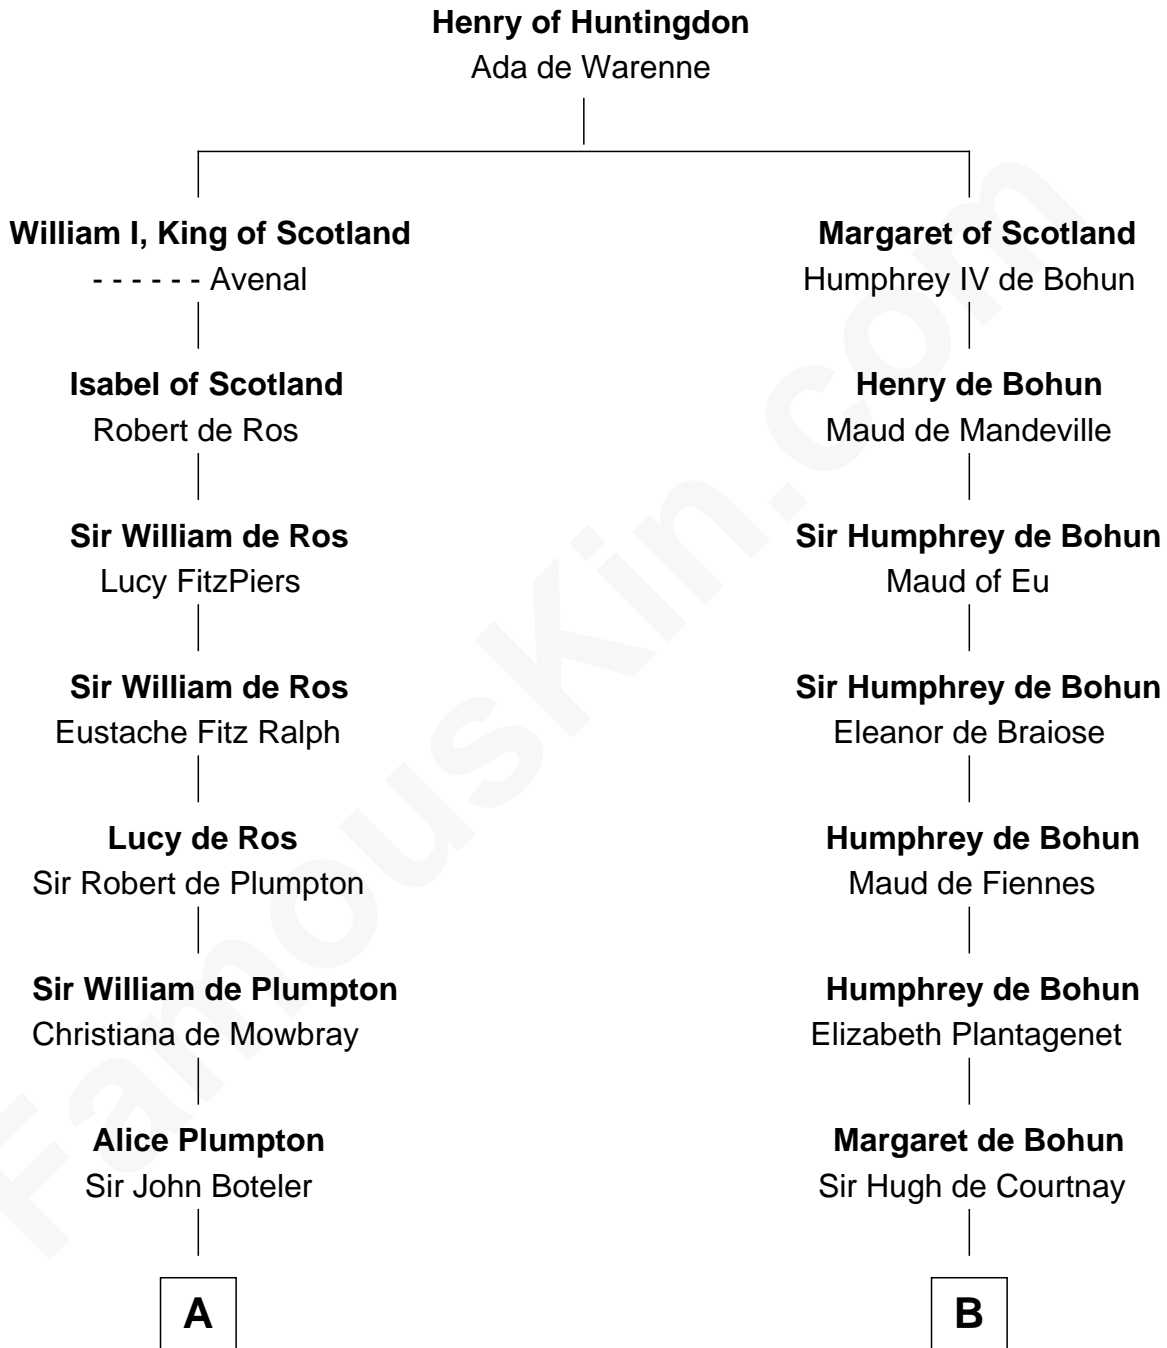

FamousKin.com

Relationship Chart of

Ralph Waldo Emerson

American Poet

15th cousin 6 times removed of

Percival Lowell

(c1570 - c1666) Great Migration Immigrant 1639

FamousKin.com