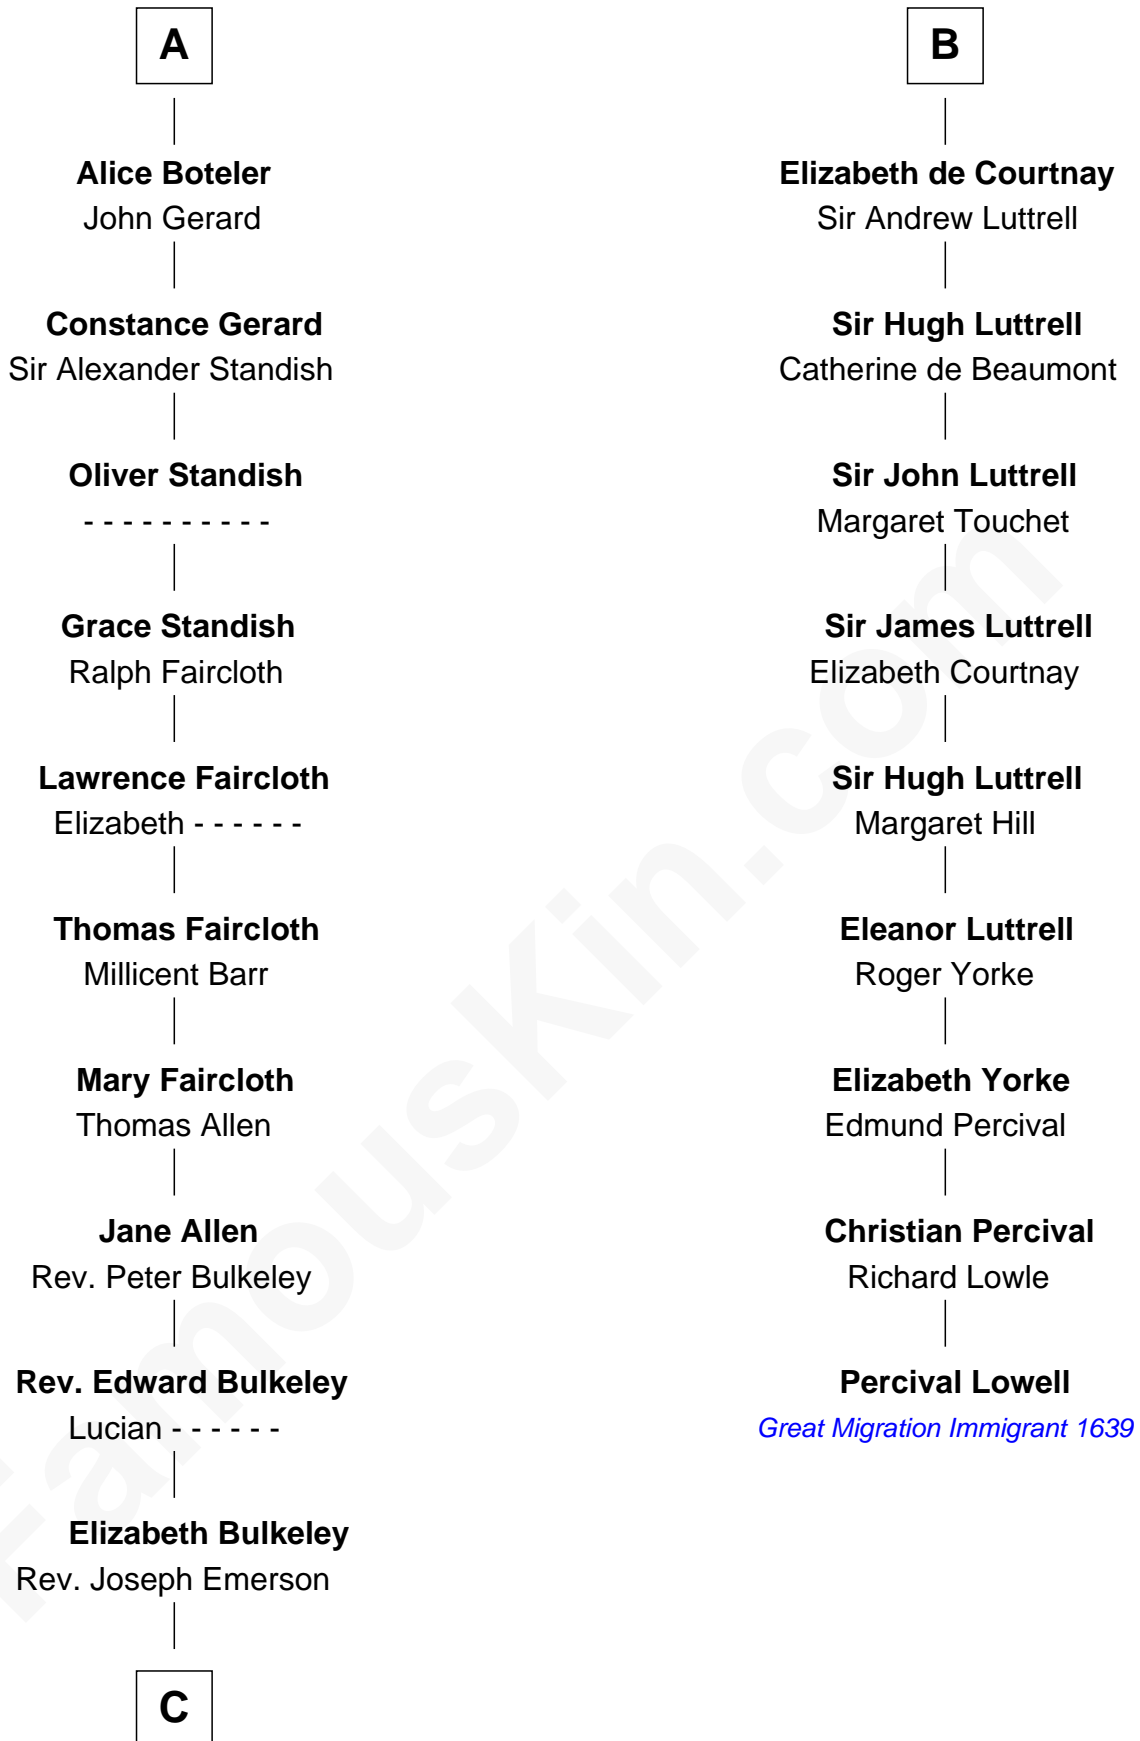

FamousKin.com

Relationship Chart of

Ralph Waldo Emerson

American Poet

15th cousin 6 times removed of

Percival Lowell

(c1570 - c1666) Great Migration Immigrant 1639

FamousKin.com