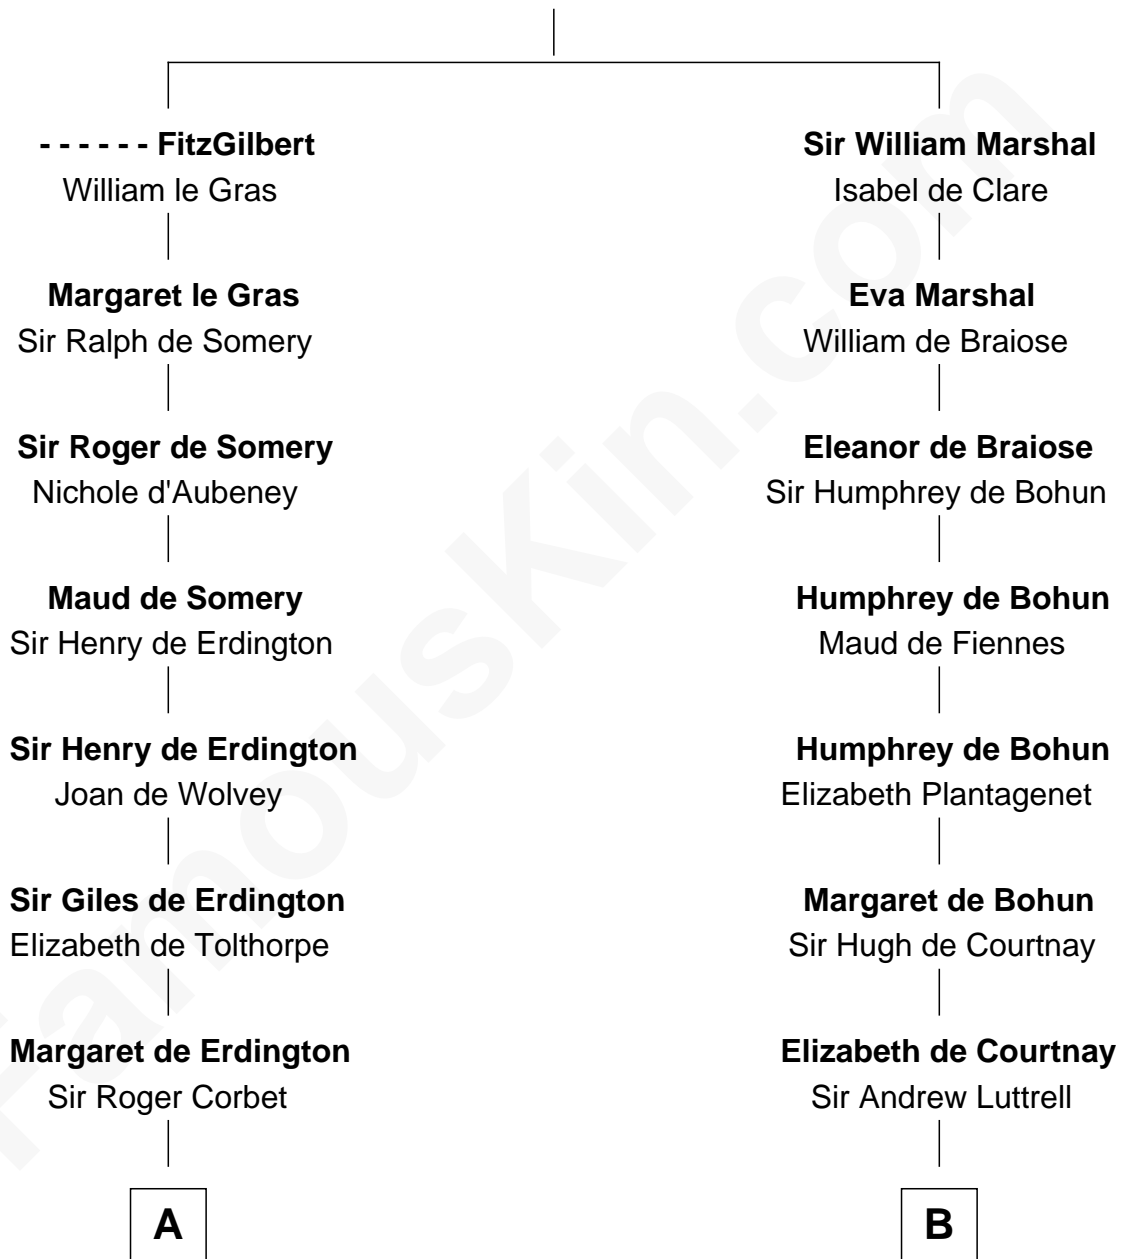

FamousKin.com

Relationship Chart of

Ralph Waldo Emerson

American Poet

14th cousin 6 times removed of

Percival Lowell

(c1570 - c1666) Great Migration Immigrant 1639

John FitzGilbert
Sybilla of Salisbury