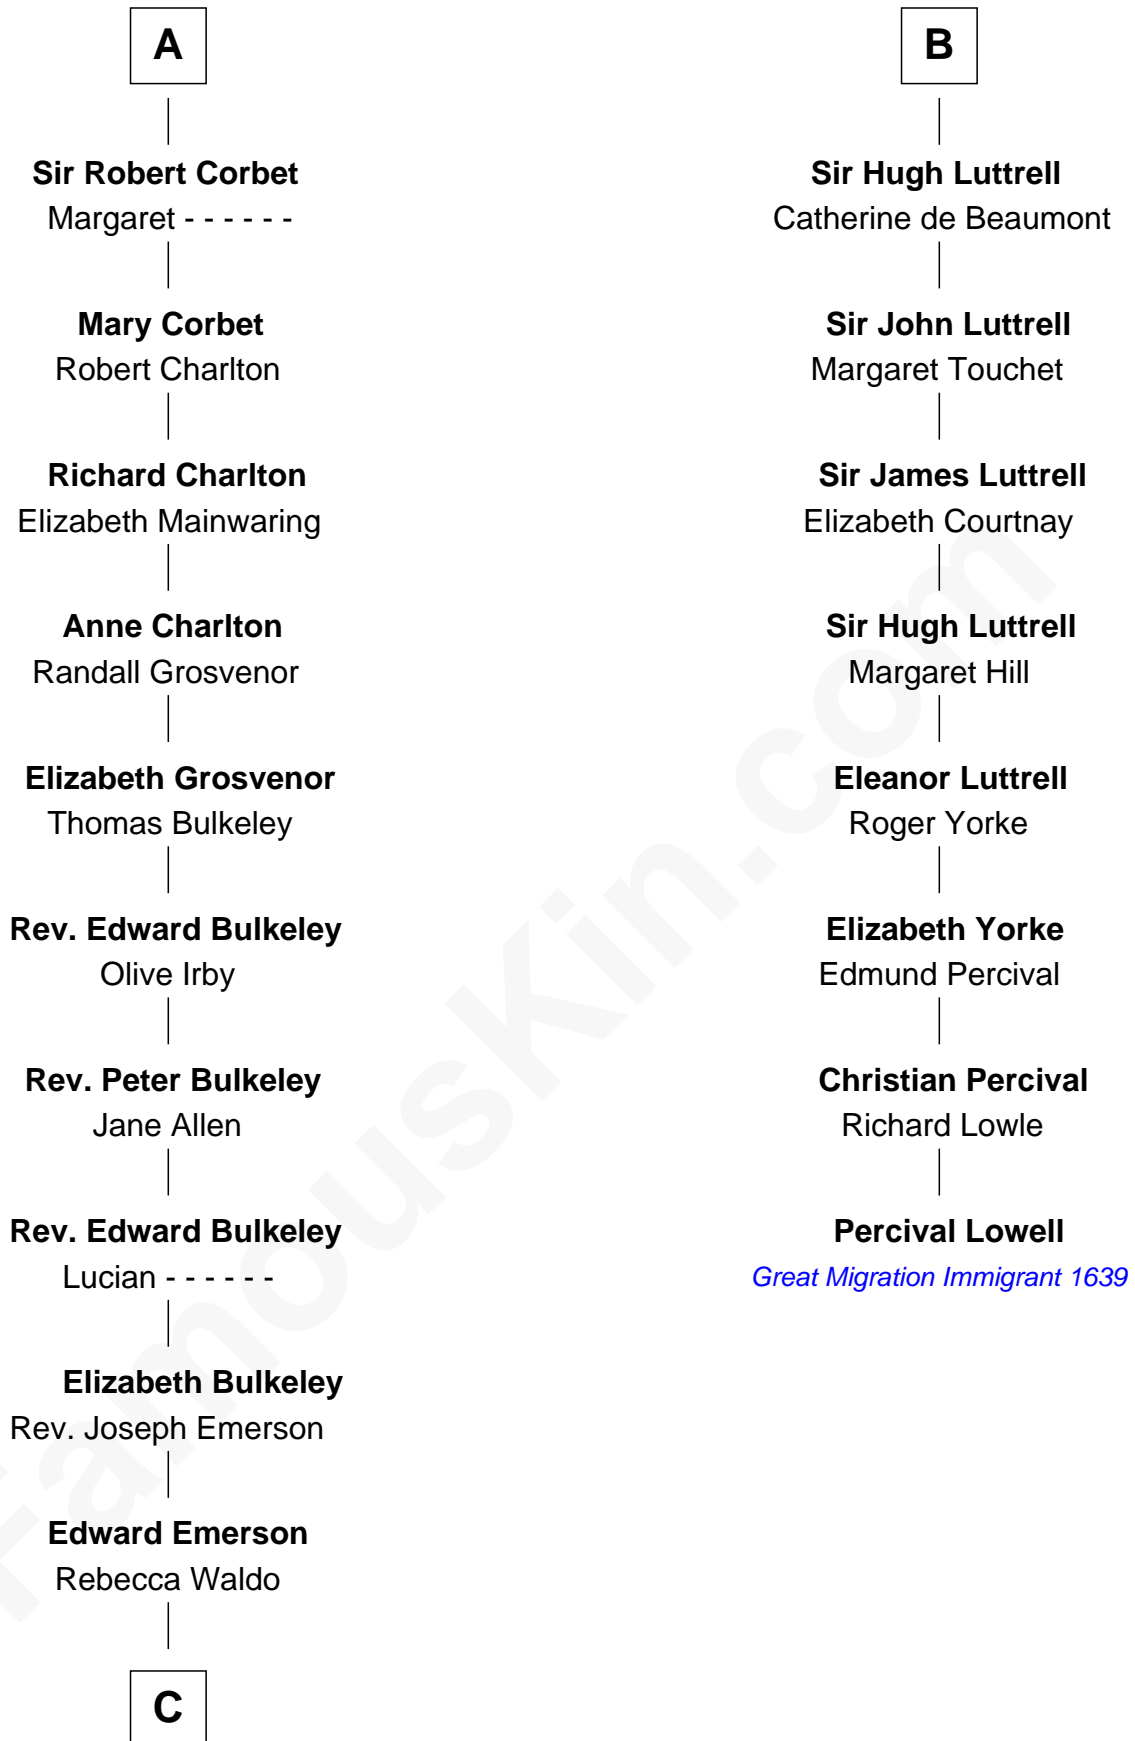

FamousKin.com

Relationship Chart of

Ralph Waldo Emerson

American Poet

14th cousin 6 times removed of

Percival Lowell

(c1570 - c1666) Great Migration Immigrant 1639

John FitzGilbert
Sybilla of Salisbury