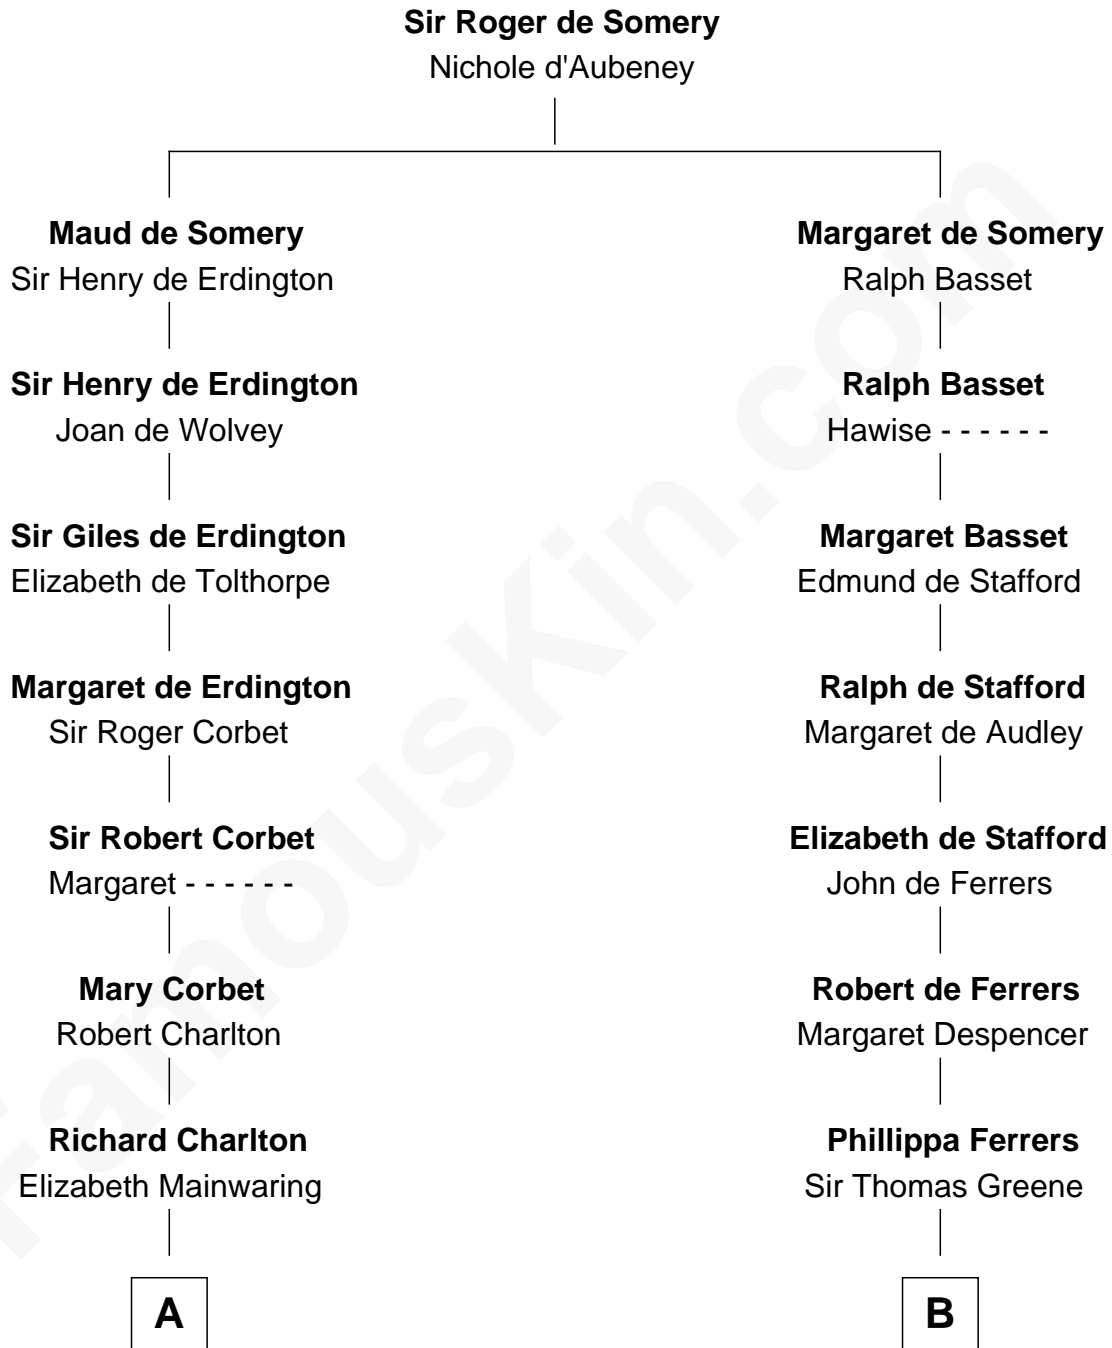

FamousKin.com
Relationship Chart of
Ralph Waldo Emerson
American Poet

17th cousin 3 times removed of

Joseph Wharton
Founder of the Wharton School of Business

C

Thomas Rodman

Mary Borden

Hannah Rodman

Samuel Rowland Fisher

Deborah Fisher

William Wharton

Joseph Wharton

Founder, Wharton School of Business