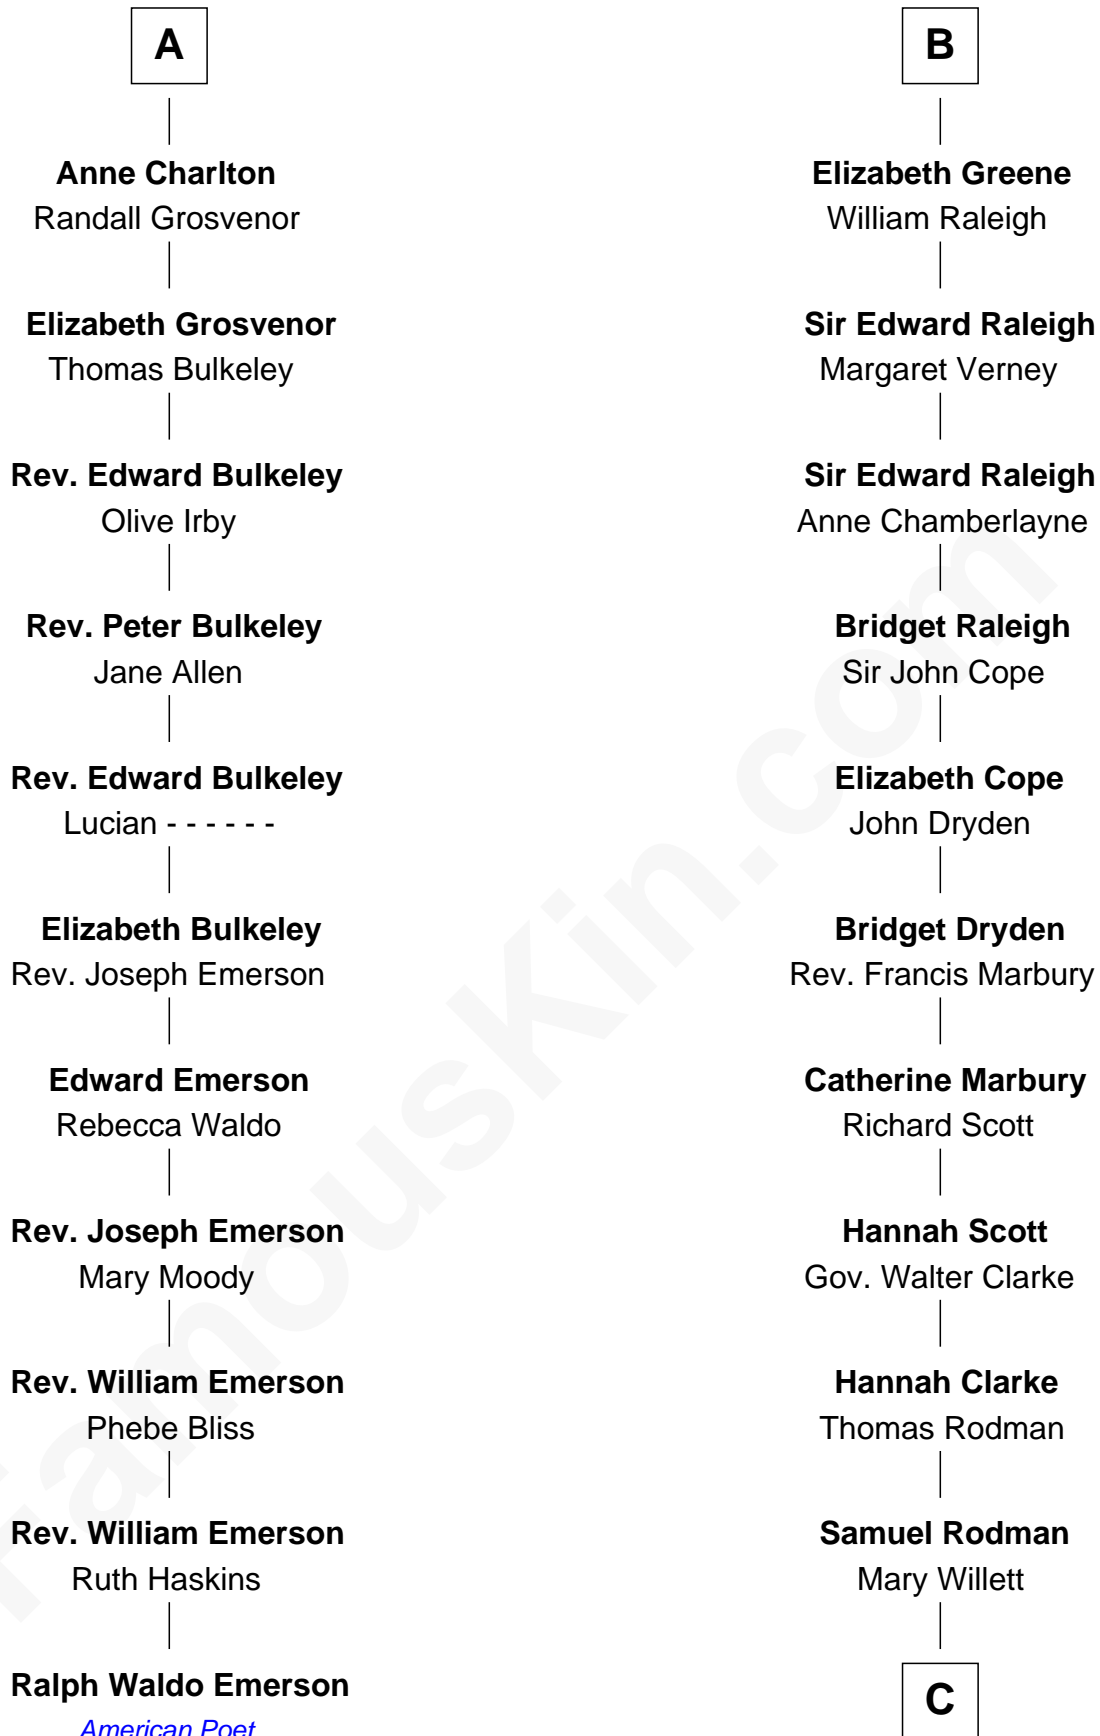

FamousKin.com
Relationship Chart of
Ralph Waldo Emerson
American Poet

17th cousin 3 times removed of

Joseph Wharton
Founder of the Wharton School of Business

C

Thomas Rodman

Mary Borden

Hannah Rodman

Samuel Rowland Fisher

Deborah Fisher

William Wharton

Joseph Wharton

Founder, Wharton School of Business