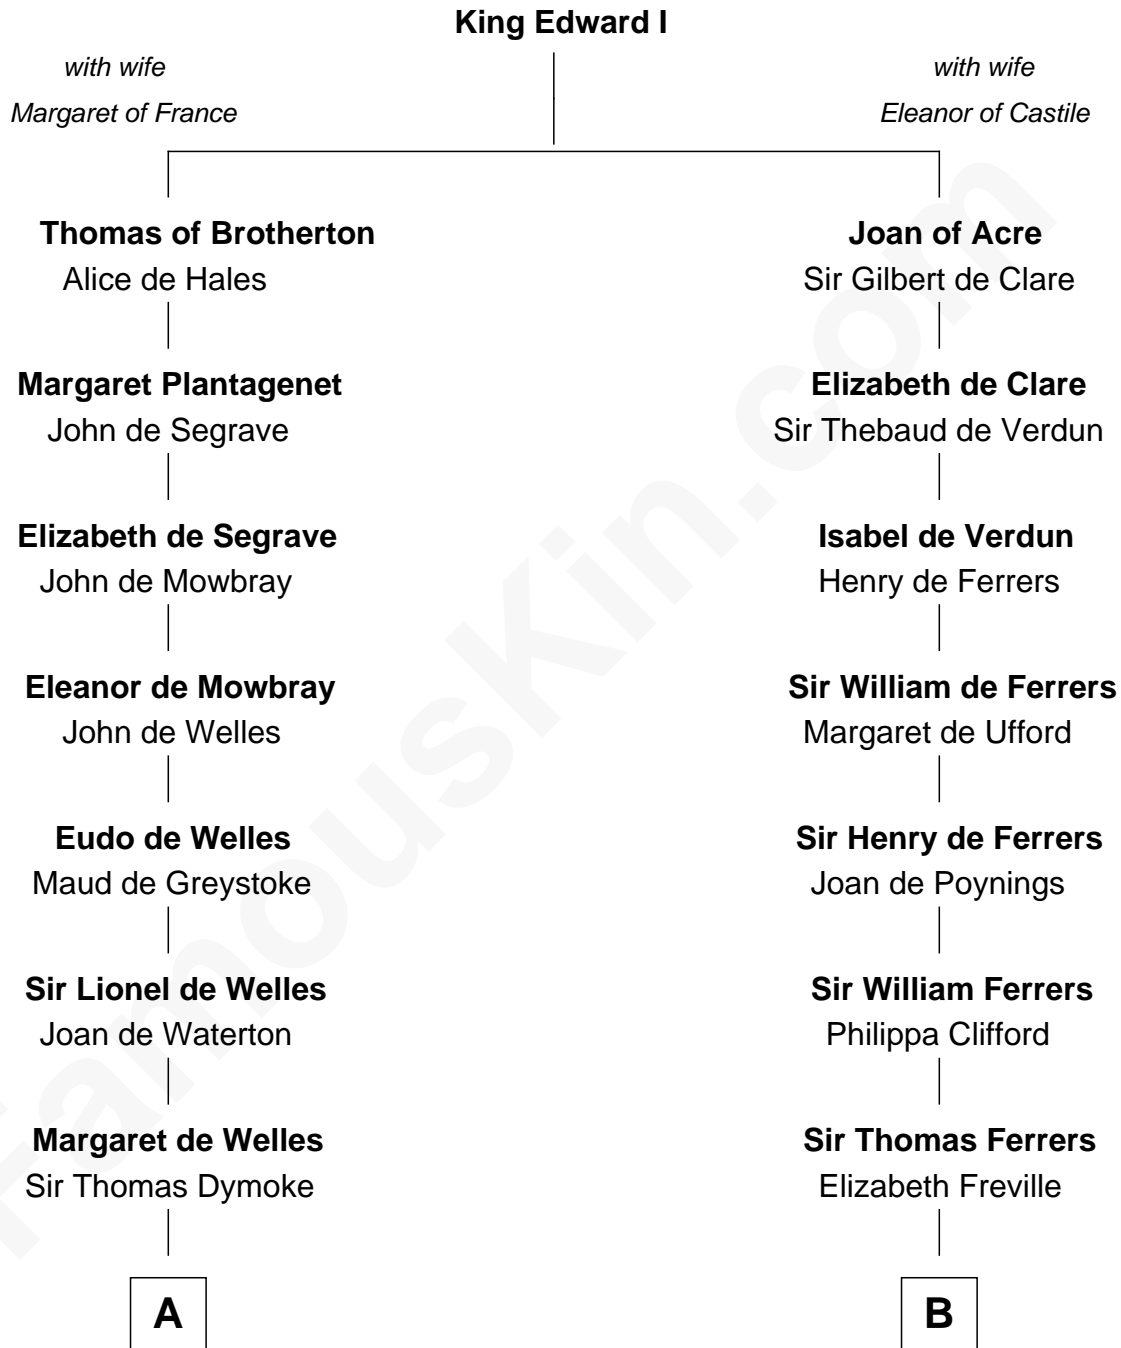

FamousKin.com
Relationship Chart of
Ralph Waldo Emerson
American Poet

18th cousin 1 time removed of

Joseph Wharton
Founder of the Wharton School of Business

C

Rev. William Emerson

Ruth Haskins

Ralph Waldo Emerson

American Poet

D

Hannah Rodman

Samuel Rowland Fisher

Deborah Fisher

William Wharton

Joseph Wharton

Founder, Wharton School of Business