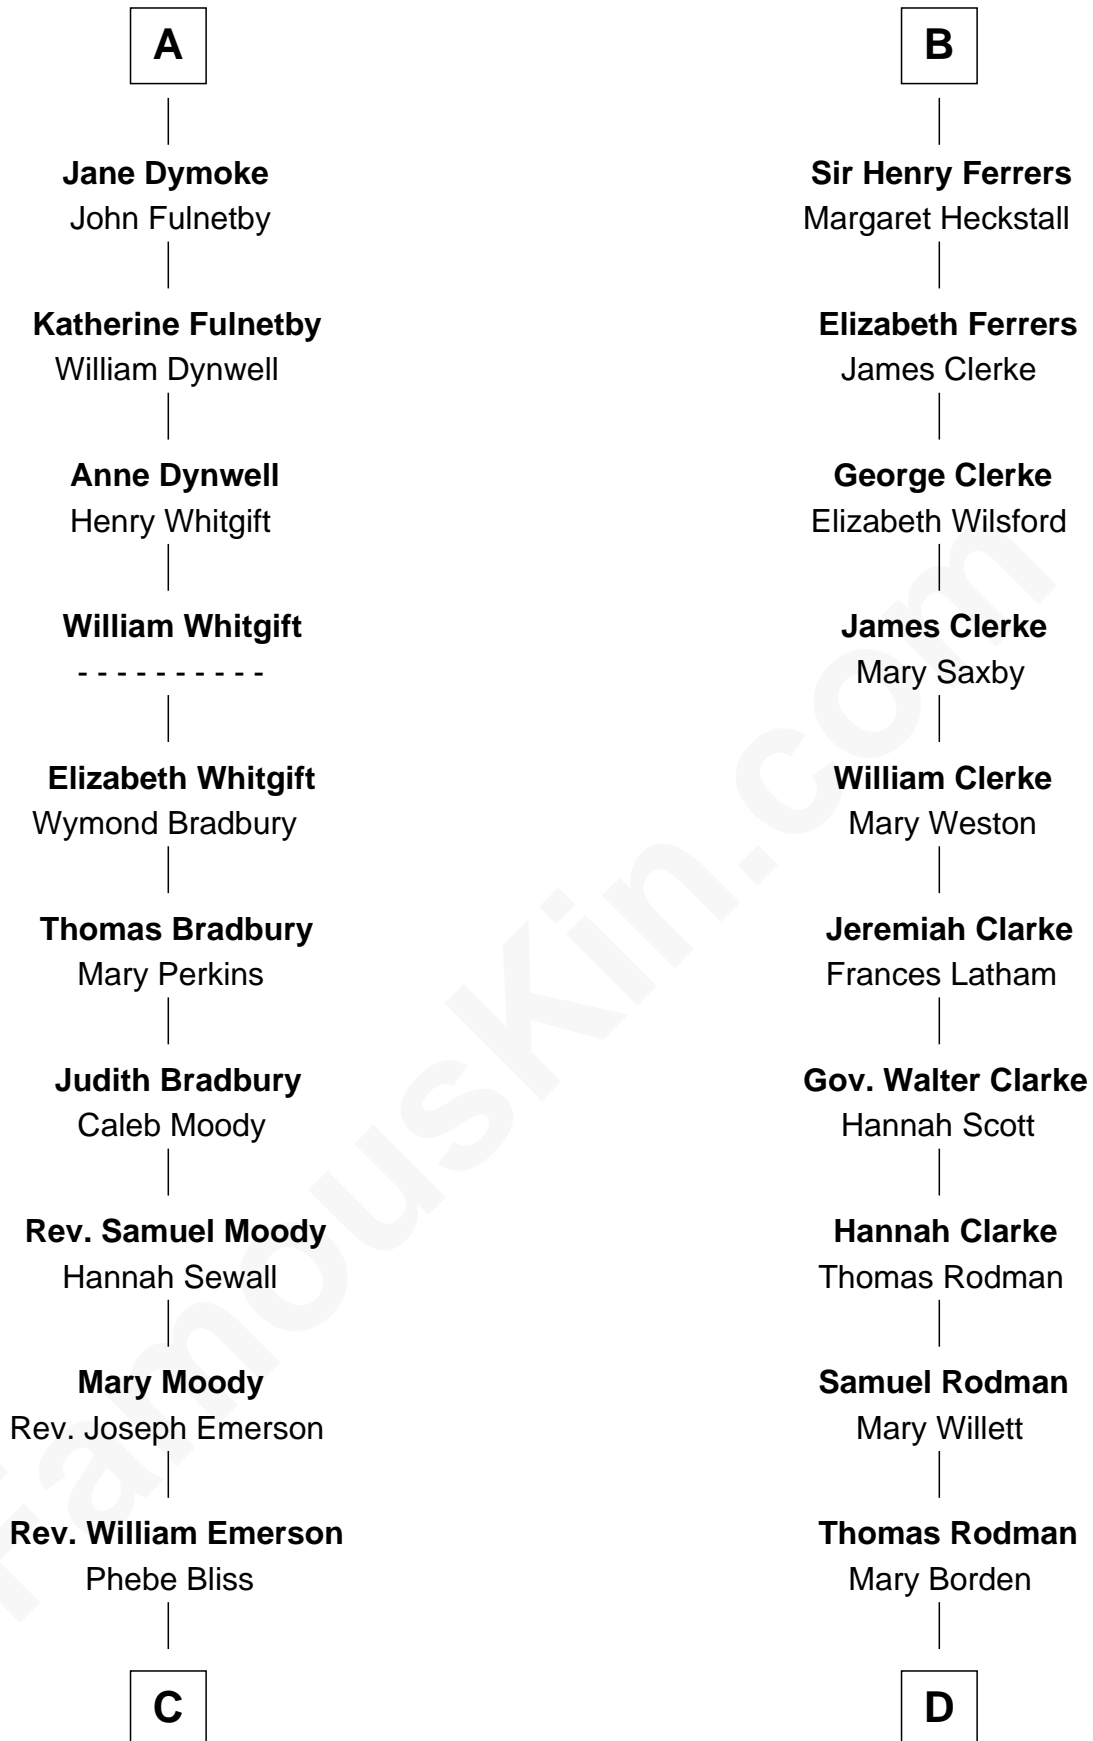

FamousKin.com
Relationship Chart of
Ralph Waldo Emerson
American Poet

18th cousin 1 time removed of

Joseph Wharton
Founder of the Wharton School of Business

C

Rev. William Emerson

Ruth Haskins

Ralph Waldo Emerson

American Poet

D

Hannah Rodman

Samuel Rowland Fisher

Deborah Fisher

William Wharton

Joseph Wharton

Founder, Wharton School of Business