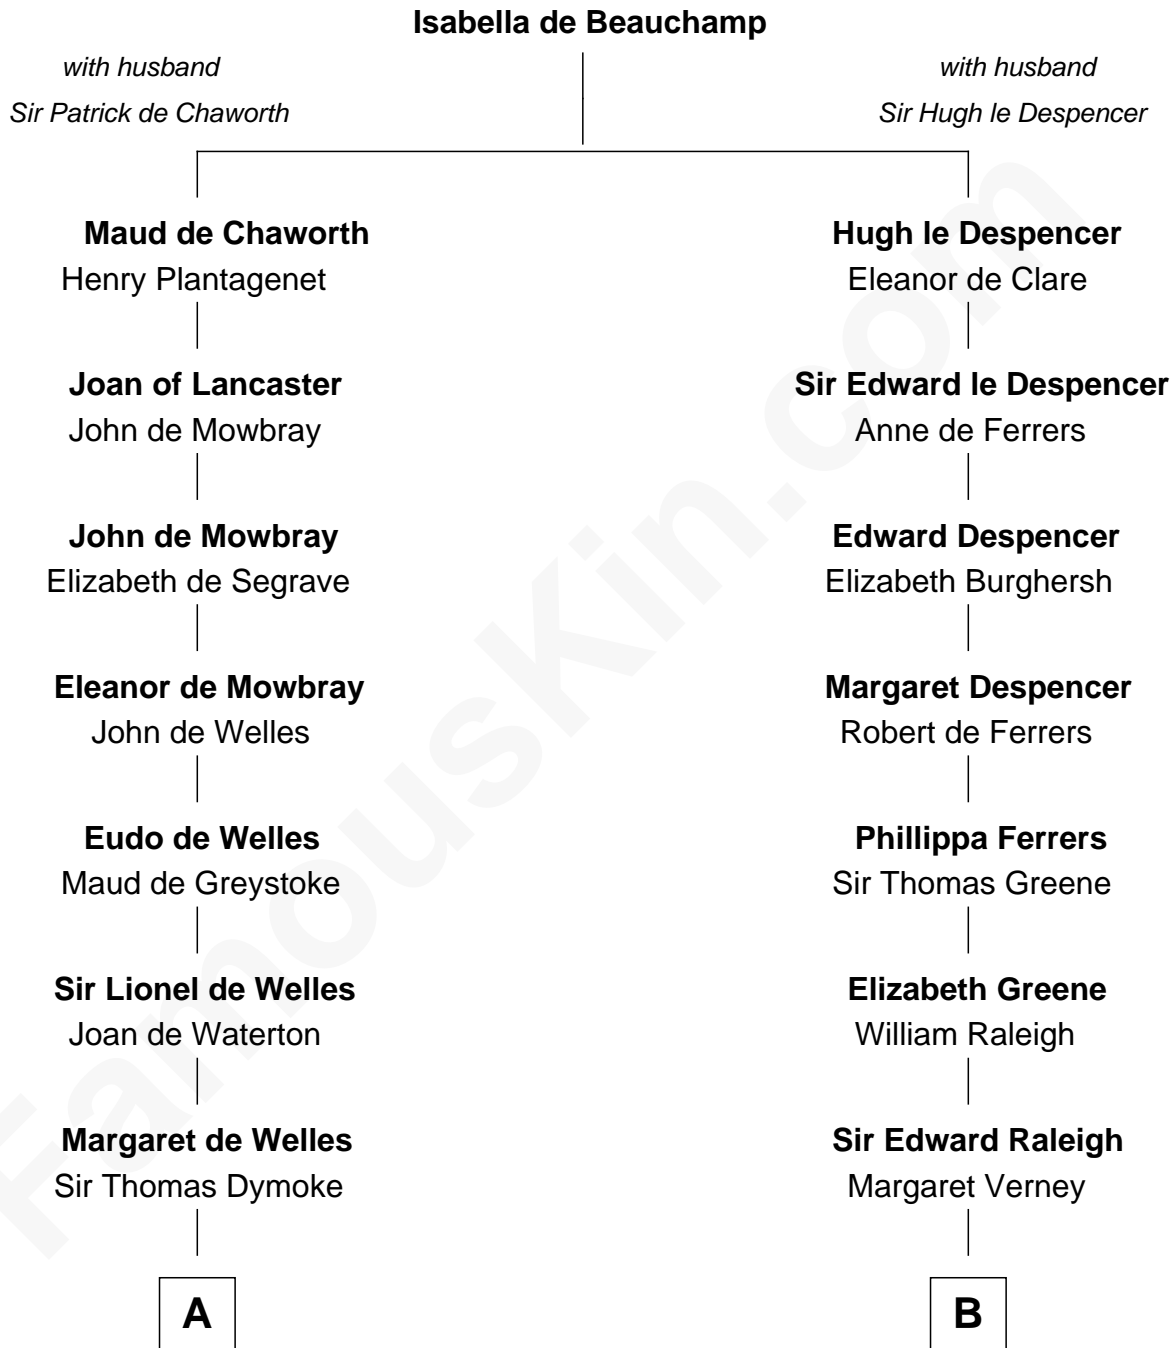

FamousKin.com

Relationship Chart of

Ralph Waldo Emerson

American Poet

18th cousin of

Joseph Wharton

Founder of the Wharton School of Business

FamousKin.com