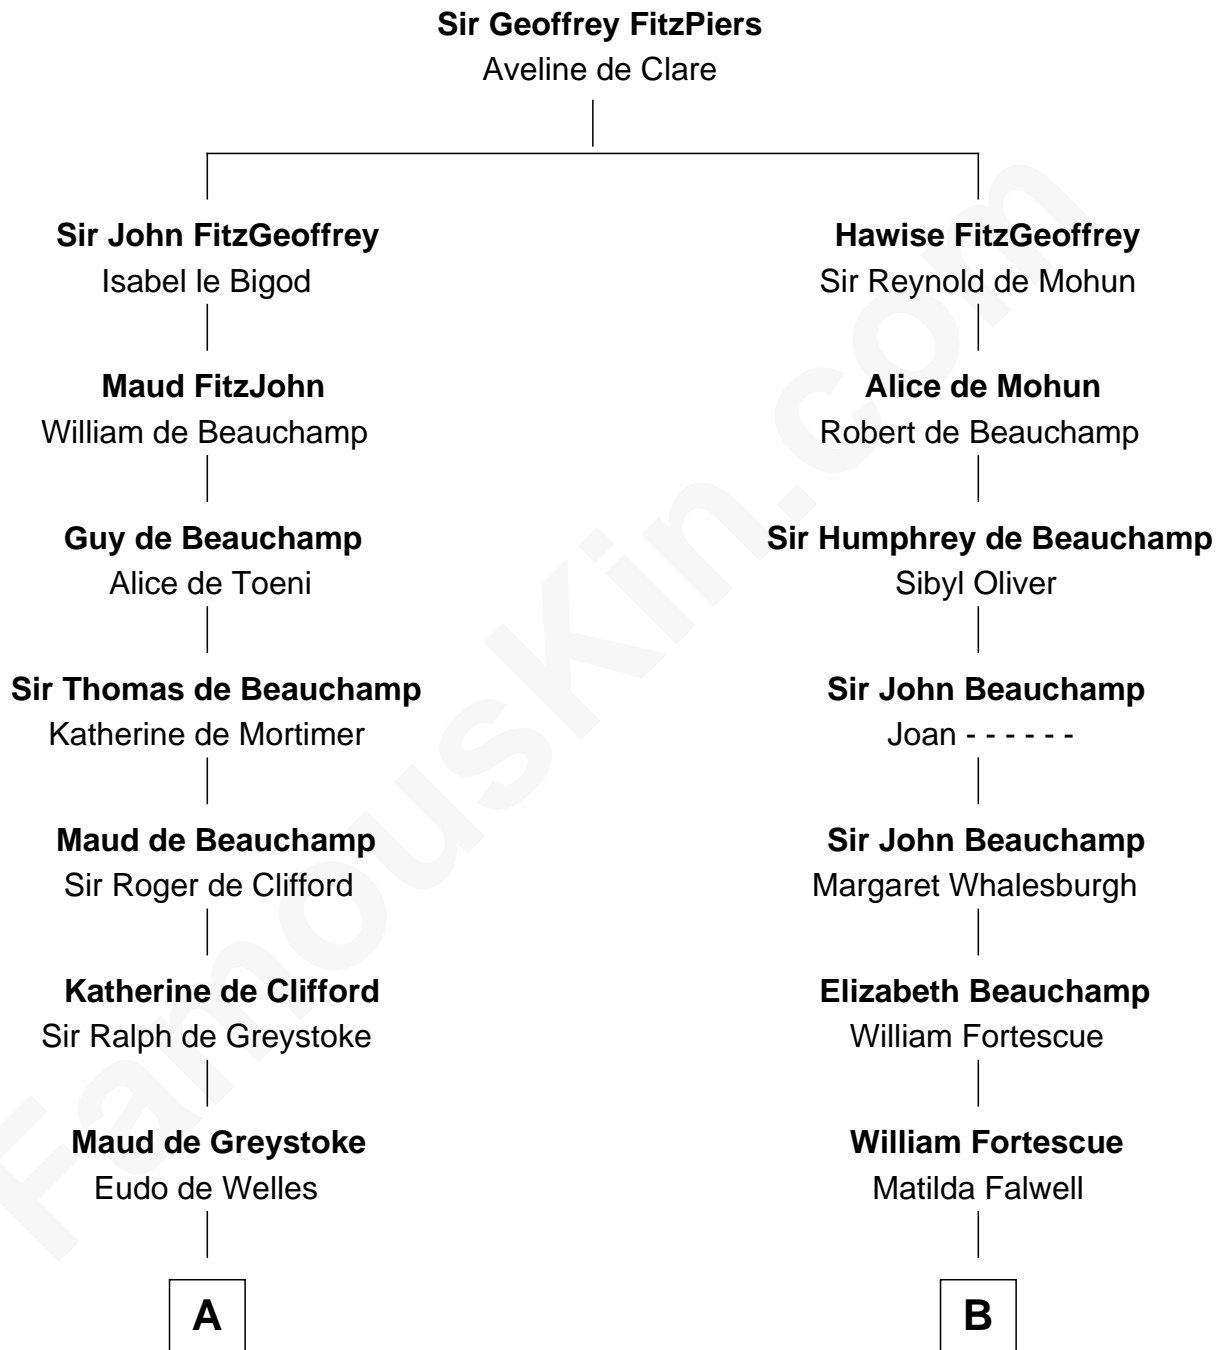

FamousKin.com

Relationship Chart of

Ralph Waldo Emerson

American Poet

20th cousin of

Harriet Beecher Stowe

Author of Uncle Tom's Cabin

C