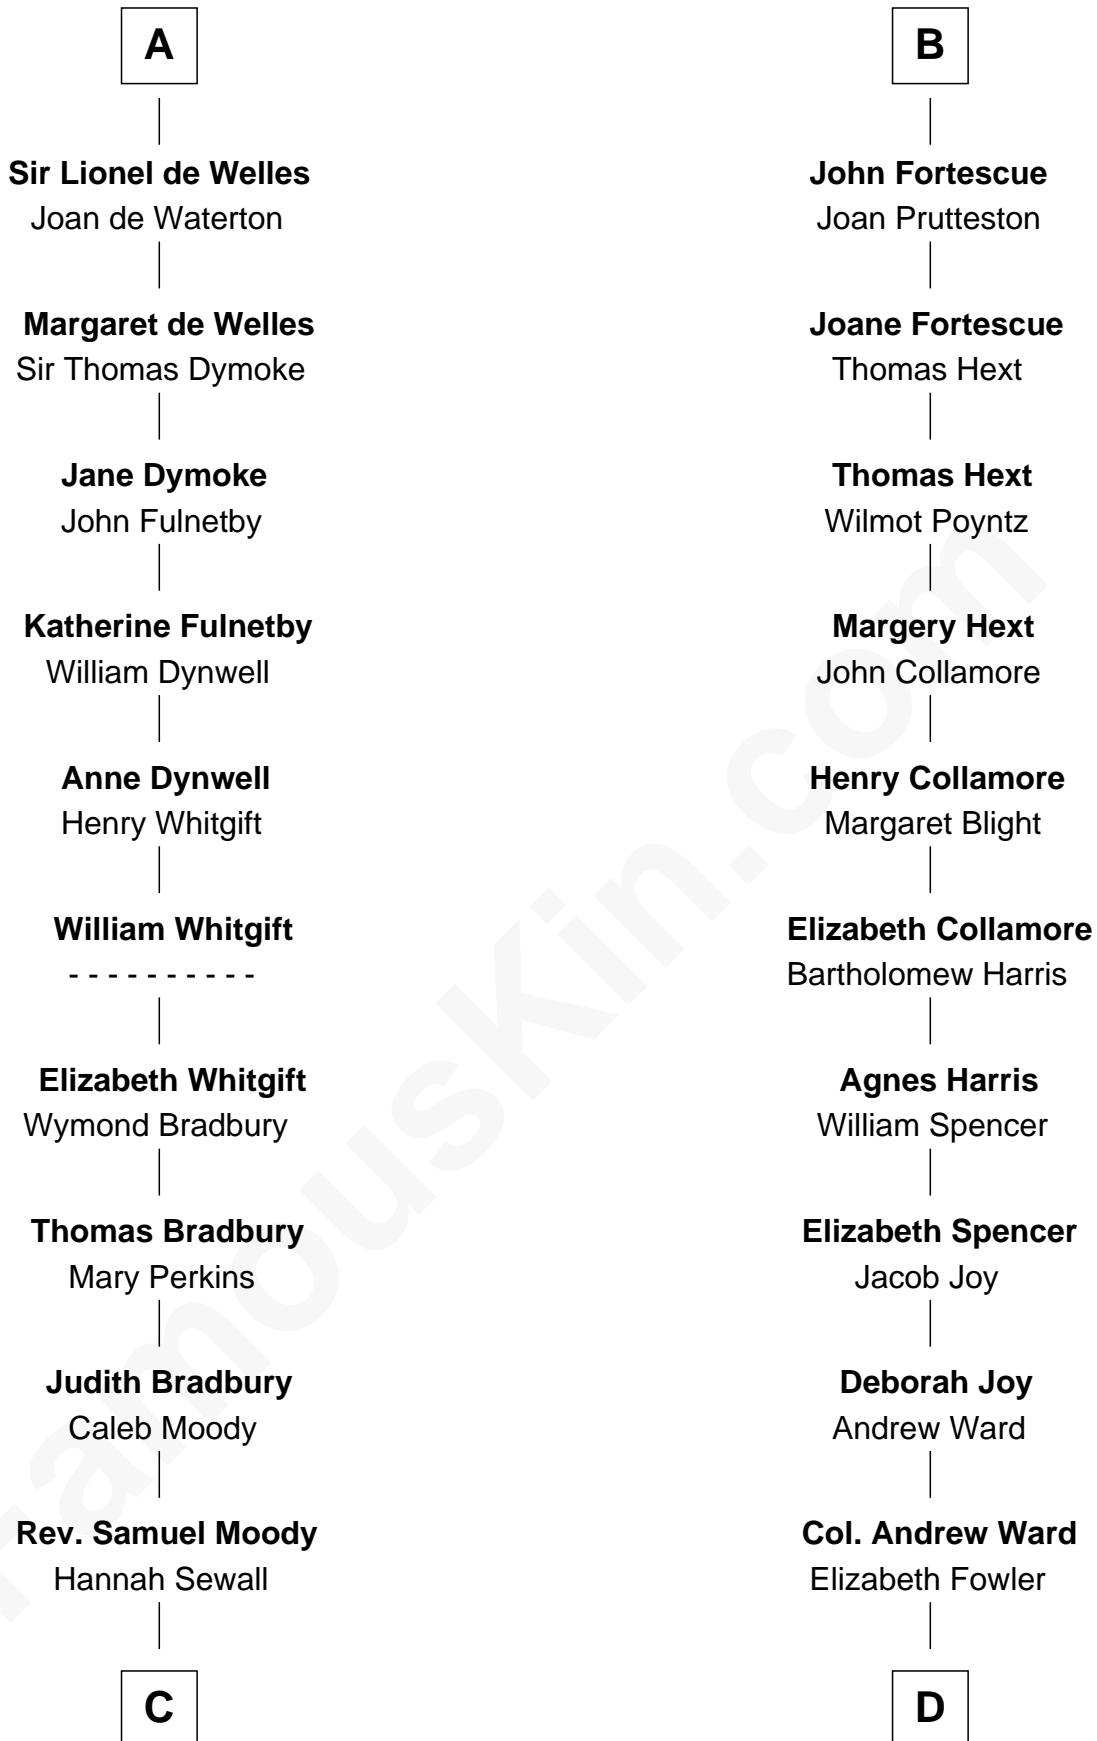

FamousKin.com

Relationship Chart of

Ralph Waldo Emerson

American Poet

20th cousin of

Harriet Beecher Stowe

Author of Uncle Tom's Cabin

C