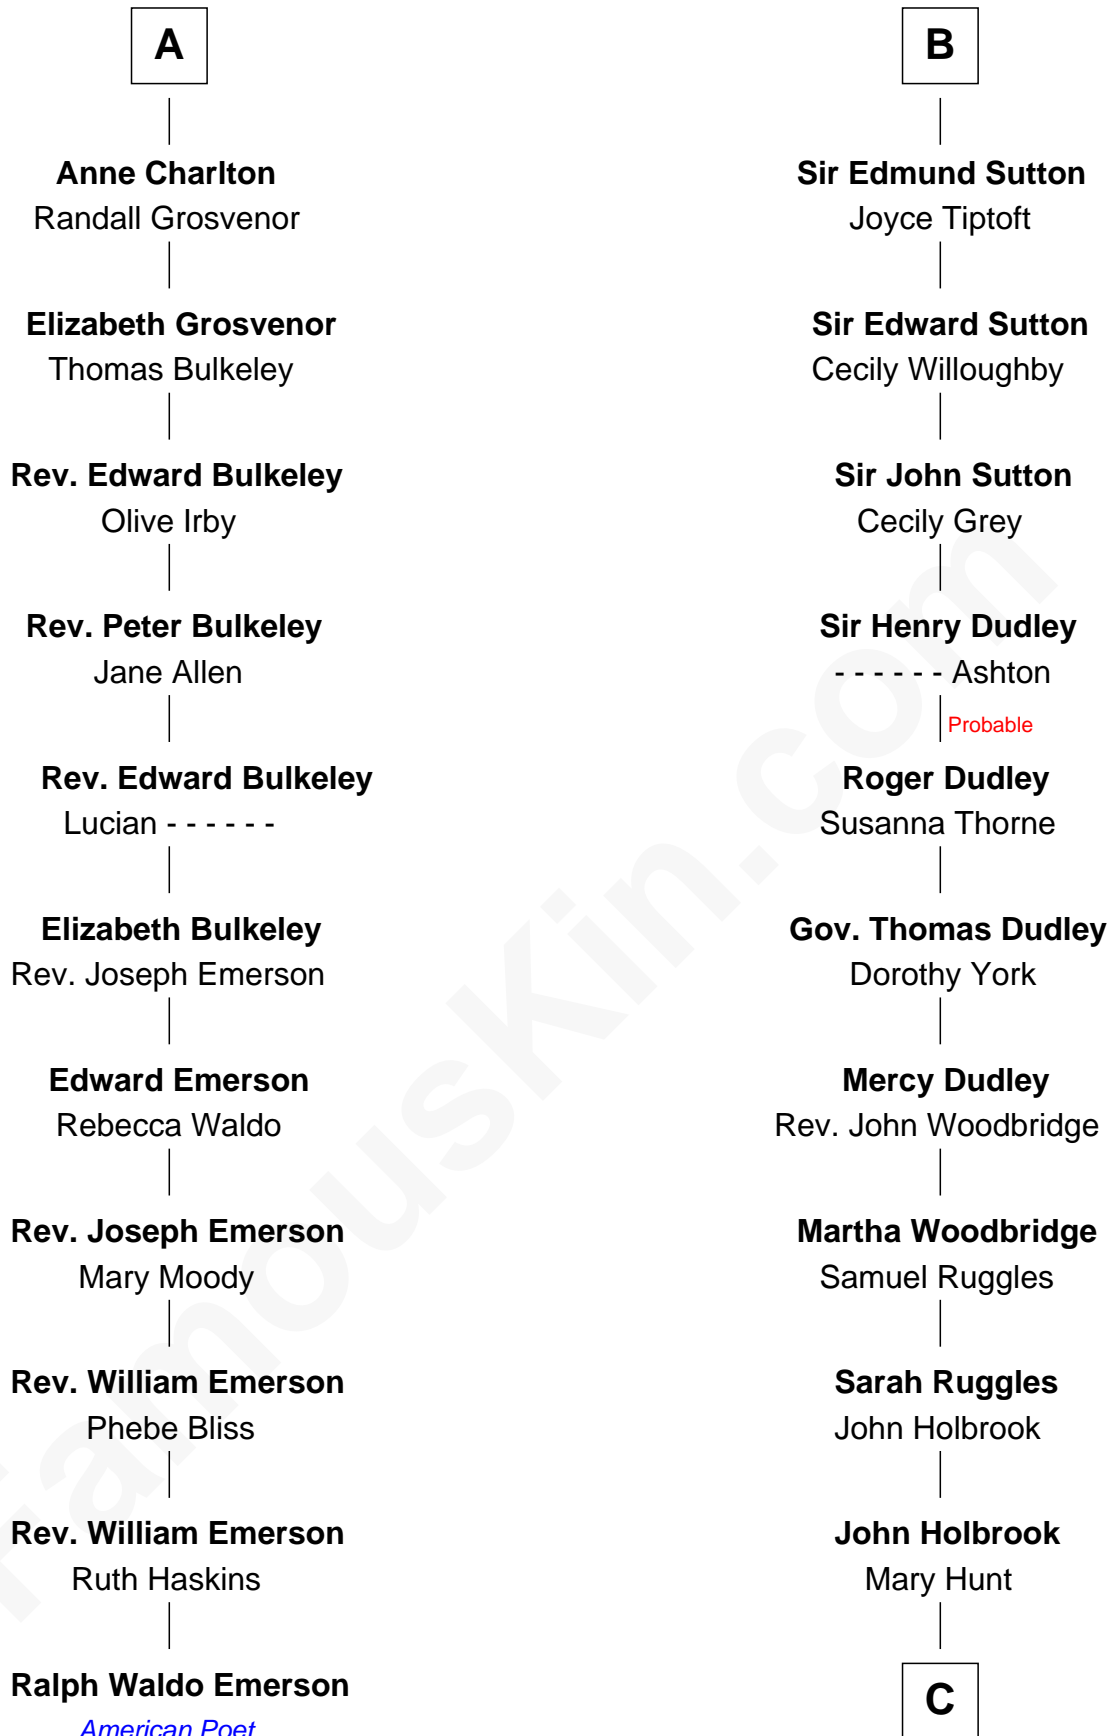

FamousKin.com
Relationship Chart of
Ralph Waldo Emerson
American Poet

17th cousin 3 times removed of
William Marsh Rice
Founder of Rice University

C

Hannah Holbrook

Urban Bates

Sarah Bates

David Rice

David Rice

Patty Hall

William Marsh Rice

Founder of Rice University