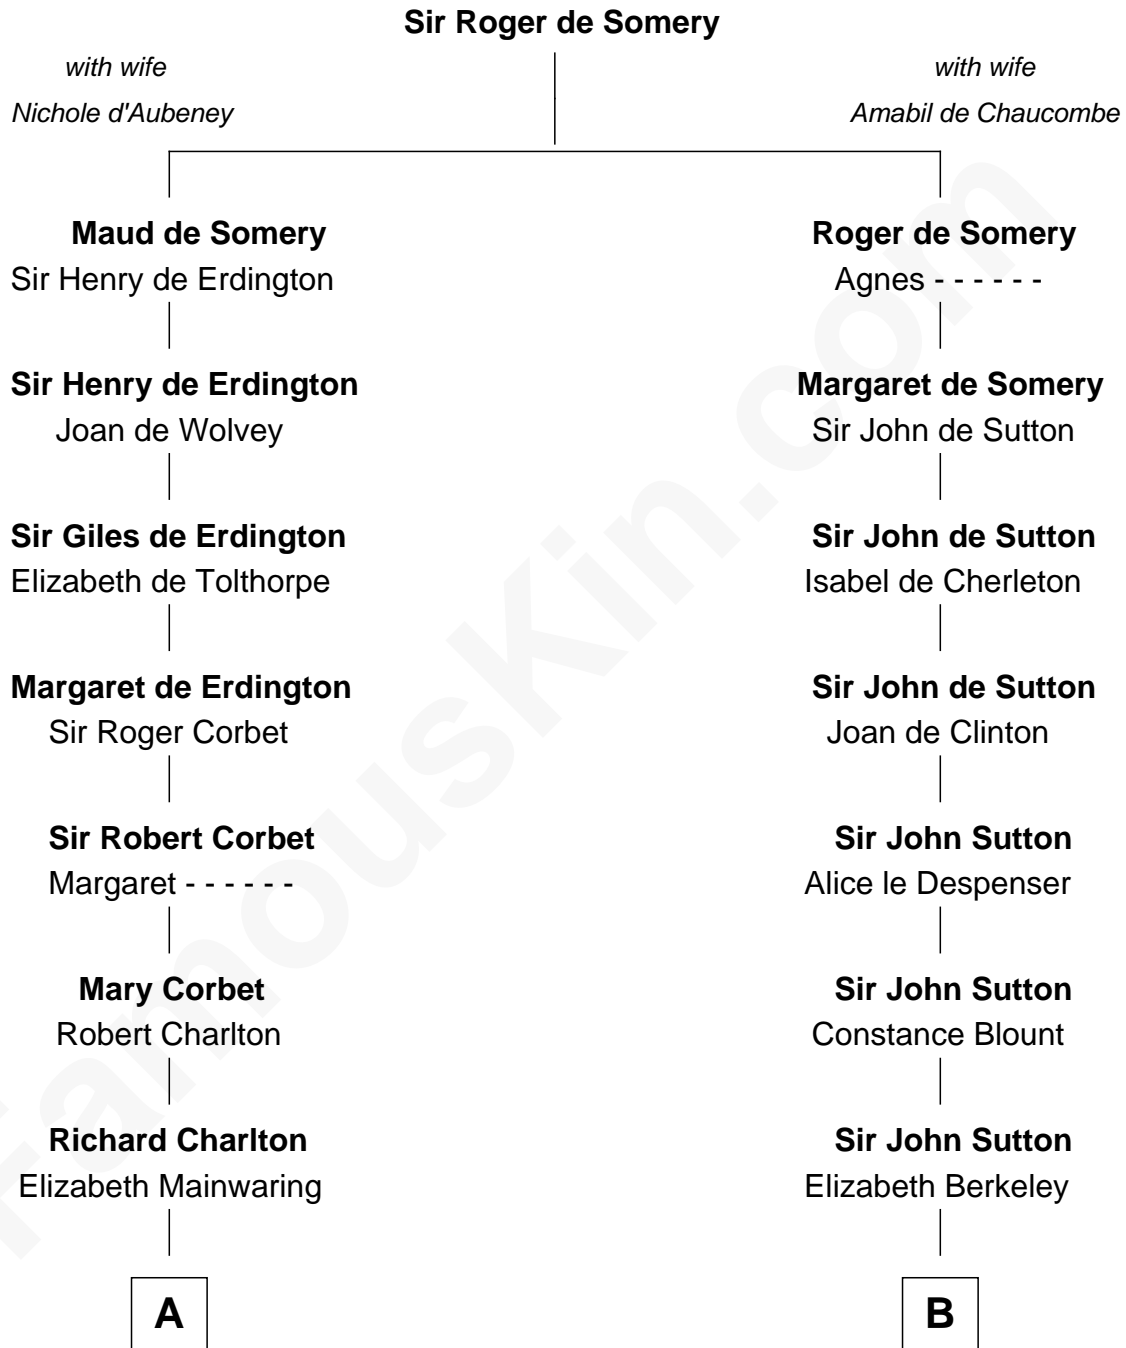

FamousKin.com
Relationship Chart of
Ralph Waldo Emerson
American Poet

17th cousin 3 times removed of
William Marsh Rice
Founder of Rice University

C

Hannah Holbrook

Urban Bates

Sarah Bates

David Rice

David Rice

Patty Hall

William Marsh Rice

Founder of Rice University