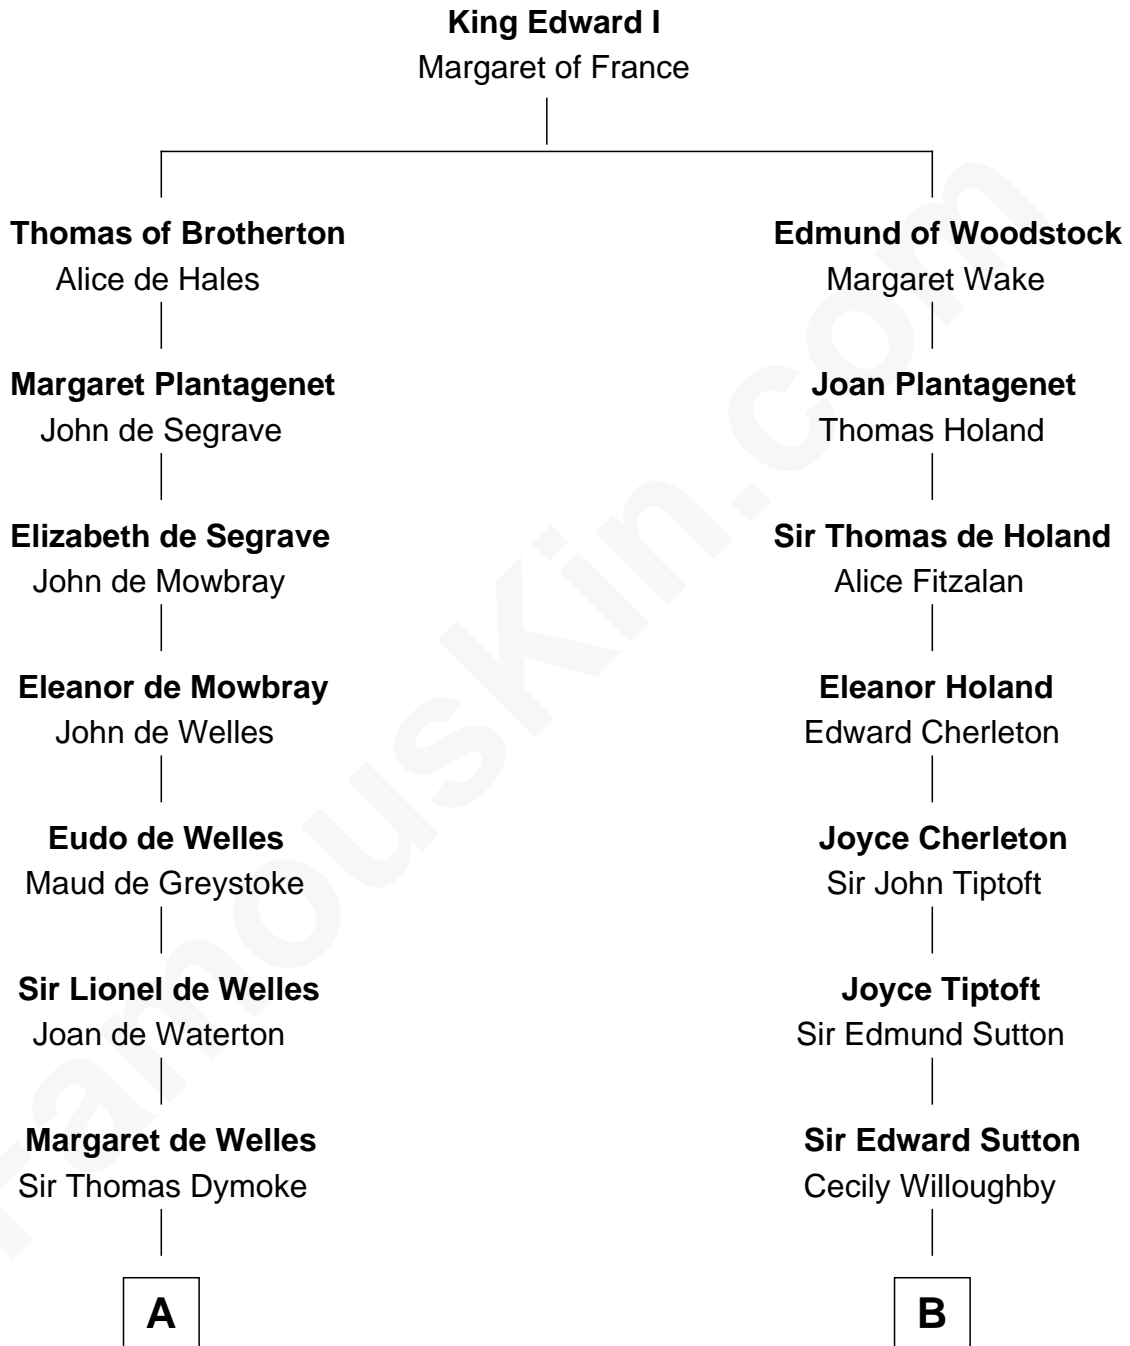

FamousKin.com

Relationship Chart of Ralph Waldo Emerson

American Poet

18th cousin of

William Marsh Rice
Founder of Rice University

FamousKin.com