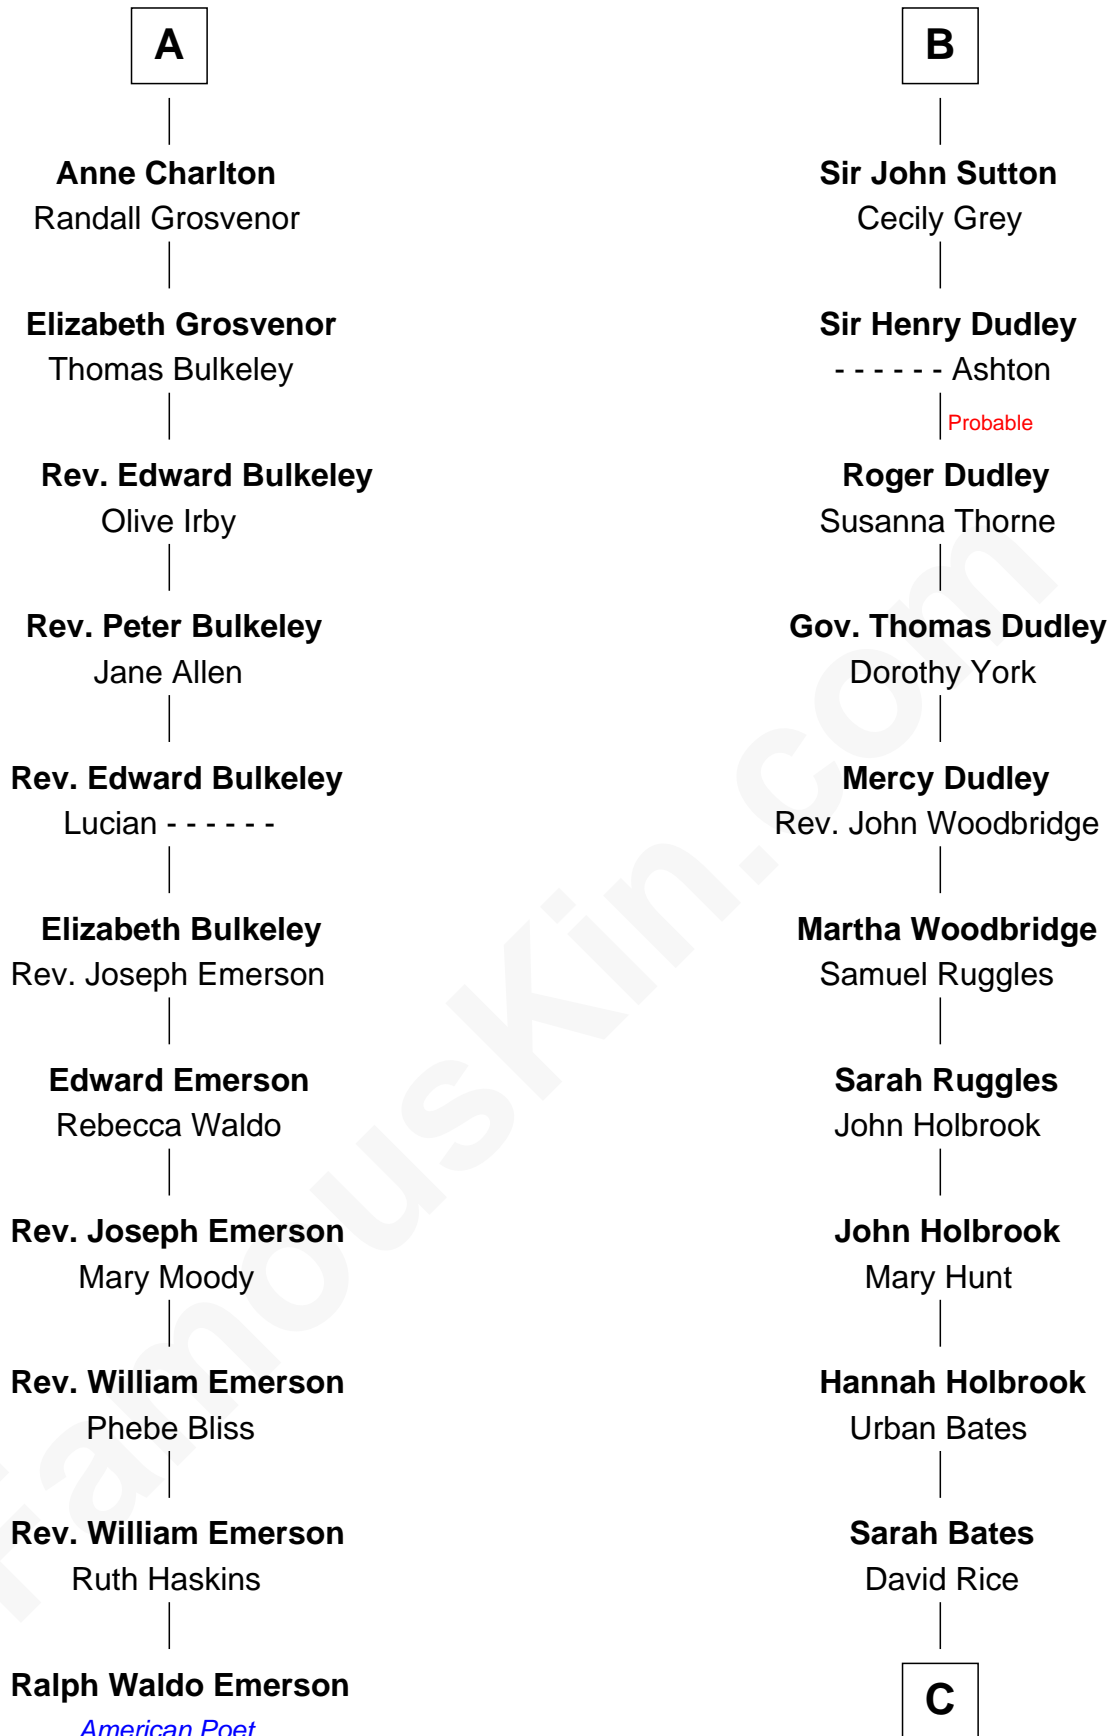

FamousKin.com
Relationship Chart of
Ralph Waldo Emerson
American Poet

17th cousin 1 time removed of
William Marsh Rice
Founder of Rice University

C

—
David Rice

Patty Hall
—

William Marsh Rice

Founder of Rice University

FamousKin.com