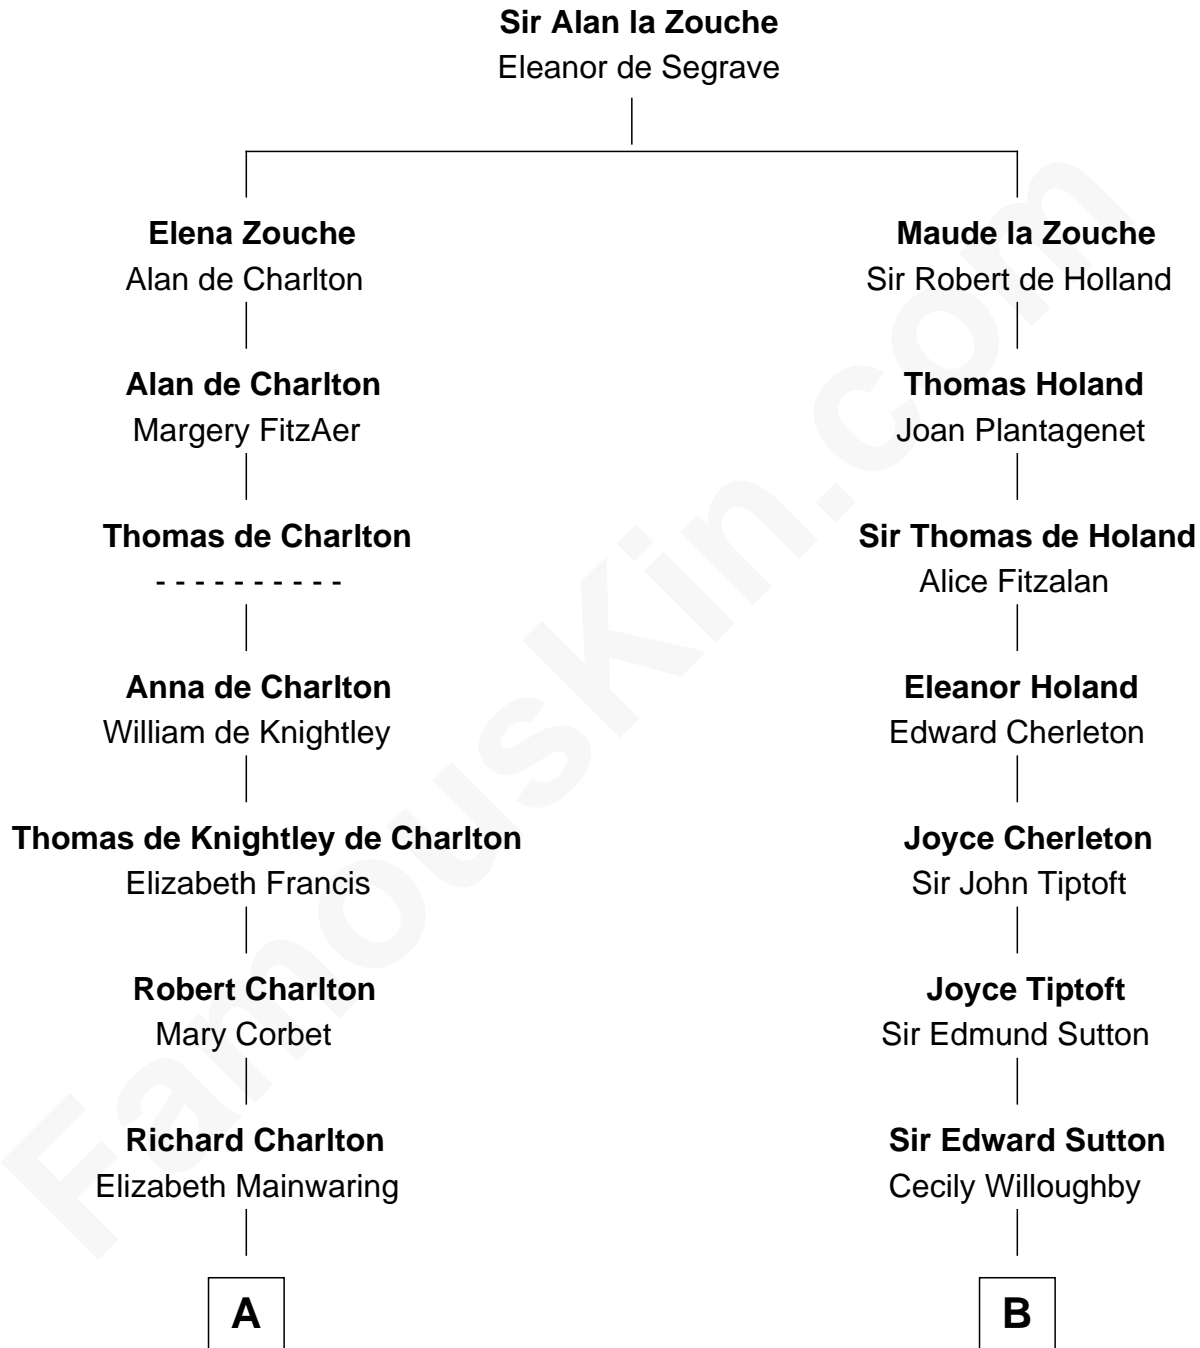

FamousKin.com
Relationship Chart of
Ralph Waldo Emerson
American Poet

17th cousin 1 time removed of
William Marsh Rice
Founder of Rice University

C

—
David Rice

Patty Hall
—

William Marsh Rice

Founder of Rice University

FamousKin.com