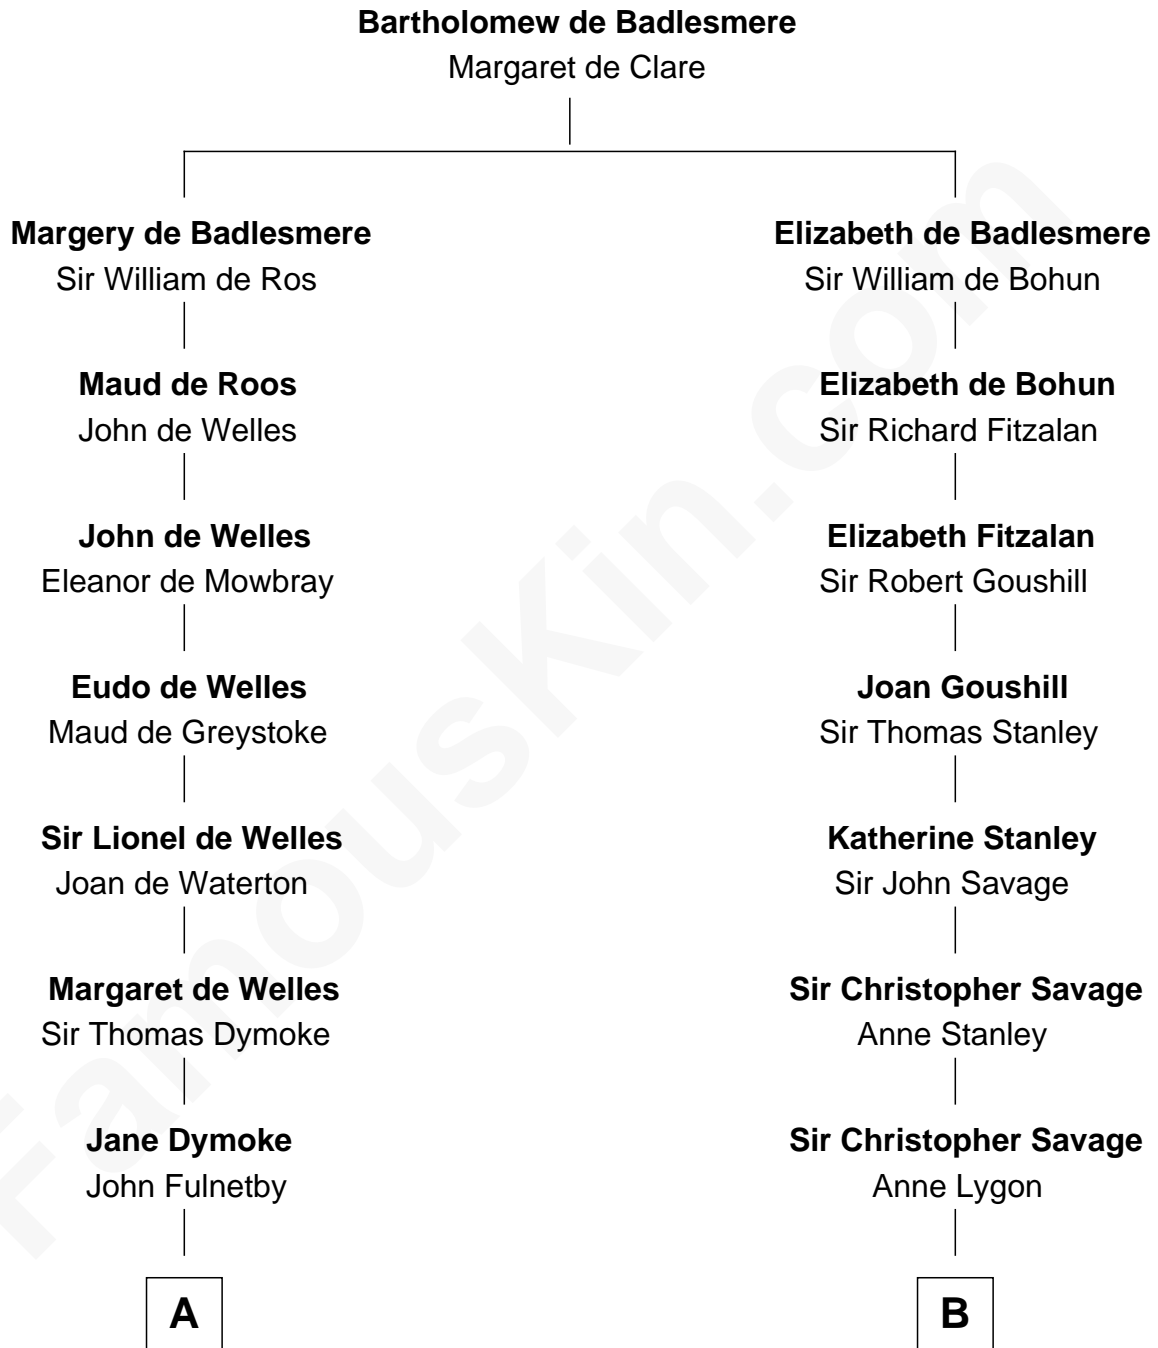

FamousKin.com
Relationship Chart of
Ralph Waldo Emerson
American Poet

17th cousin 2 times removed of
General George C. Marshall
Author of "The Marshall Plan"

C

William Champe Marshall

Susan Myers

George Catlett Marshall

Laura Emily Bradford

General George C. Marshall

U.S. Army - World War II

FamousKin.com