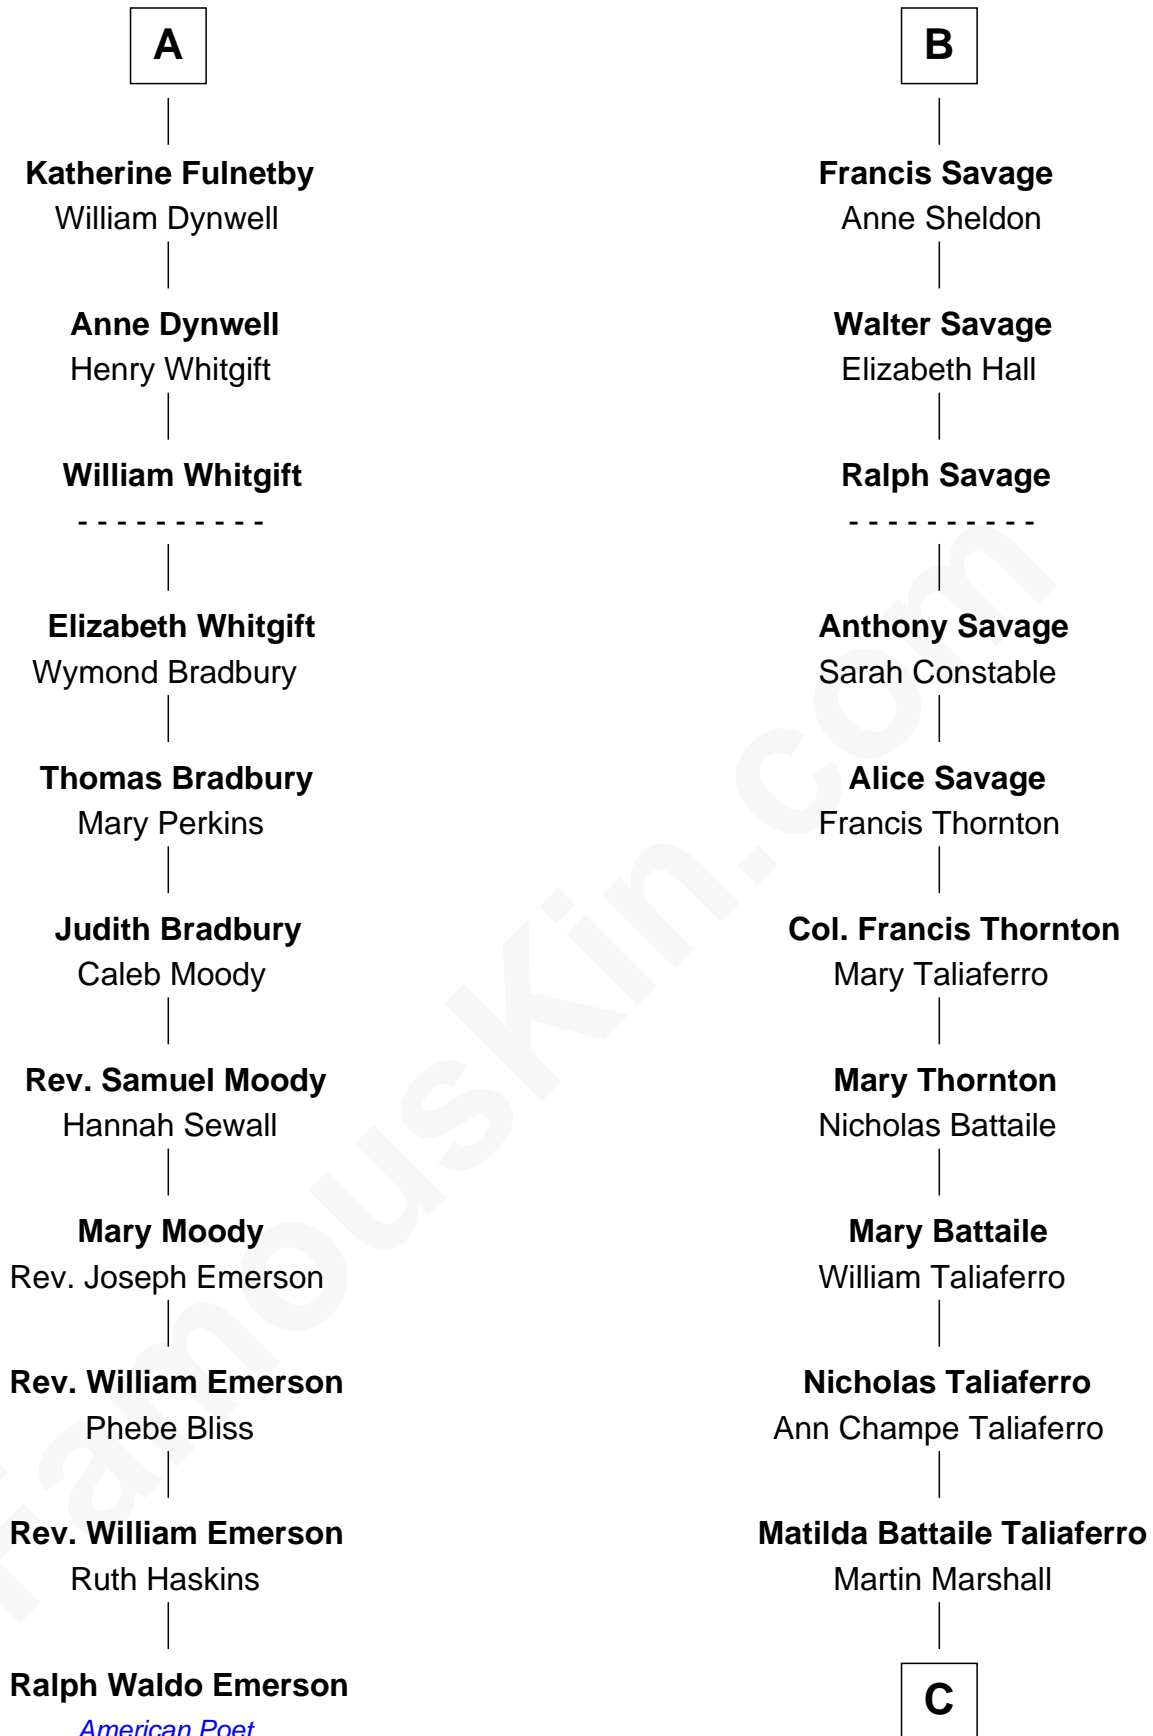

FamousKin.com
Relationship Chart of
Ralph Waldo Emerson
American Poet

17th cousin 2 times removed of
General George C. Marshall
Author of "The Marshall Plan"

C

William Champe Marshall

Susan Myers

George Catlett Marshall

Laura Emily Bradford

General George C. Marshall

U.S. Army - World War II

FamousKin.com