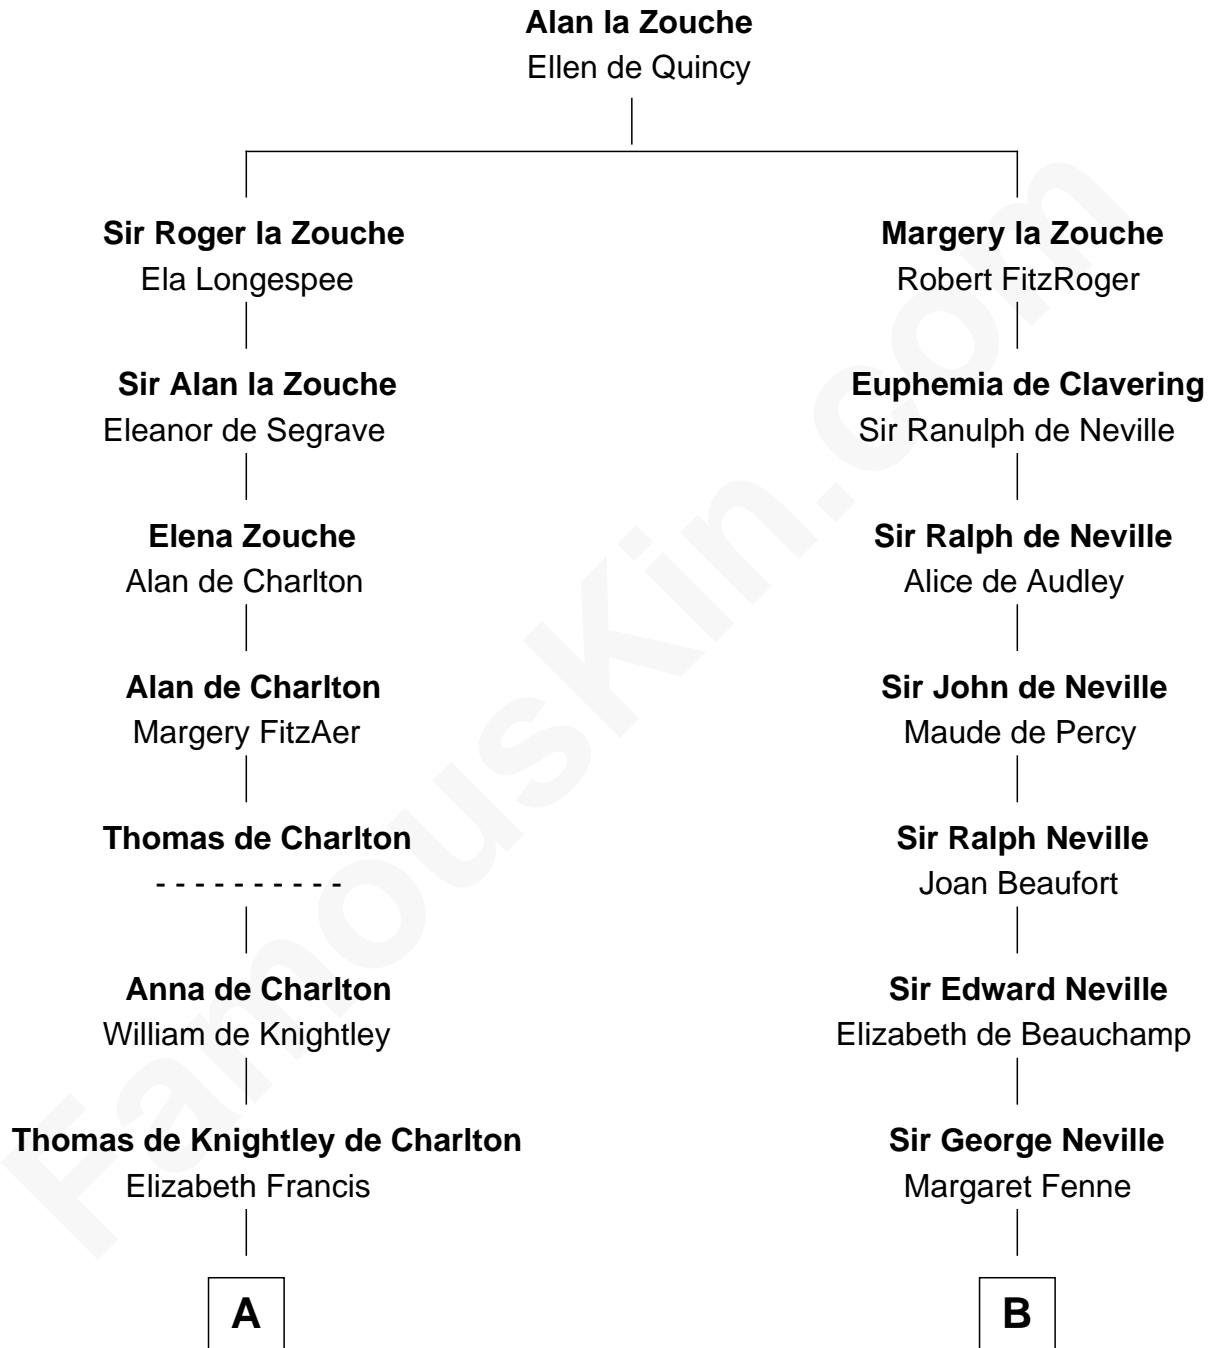

FamousKin.com

Relationship Chart of

Ralph Waldo Emerson

American Poet

19th cousin 1 time removed of

Harry F. Byrd

50th Governor of Virginia

C