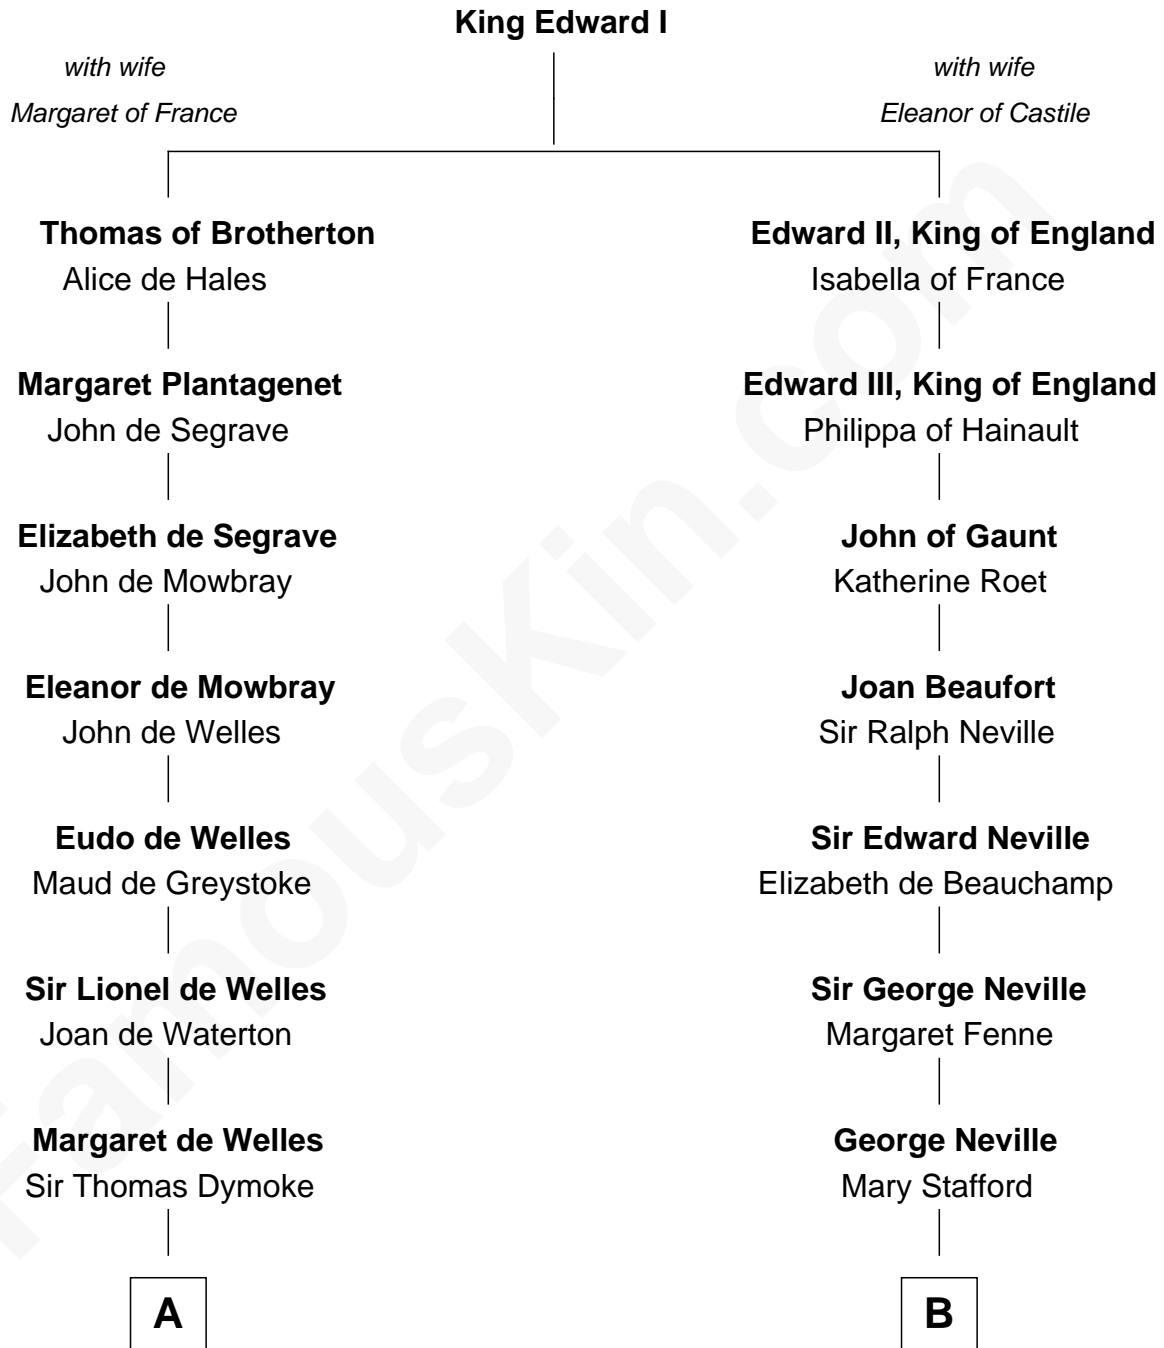

FamousKin.com

Relationship Chart of

Ralph Waldo Emerson

American Poet

18th cousin 1 time removed of

Harry F. Byrd

50th Governor of Virginia

C